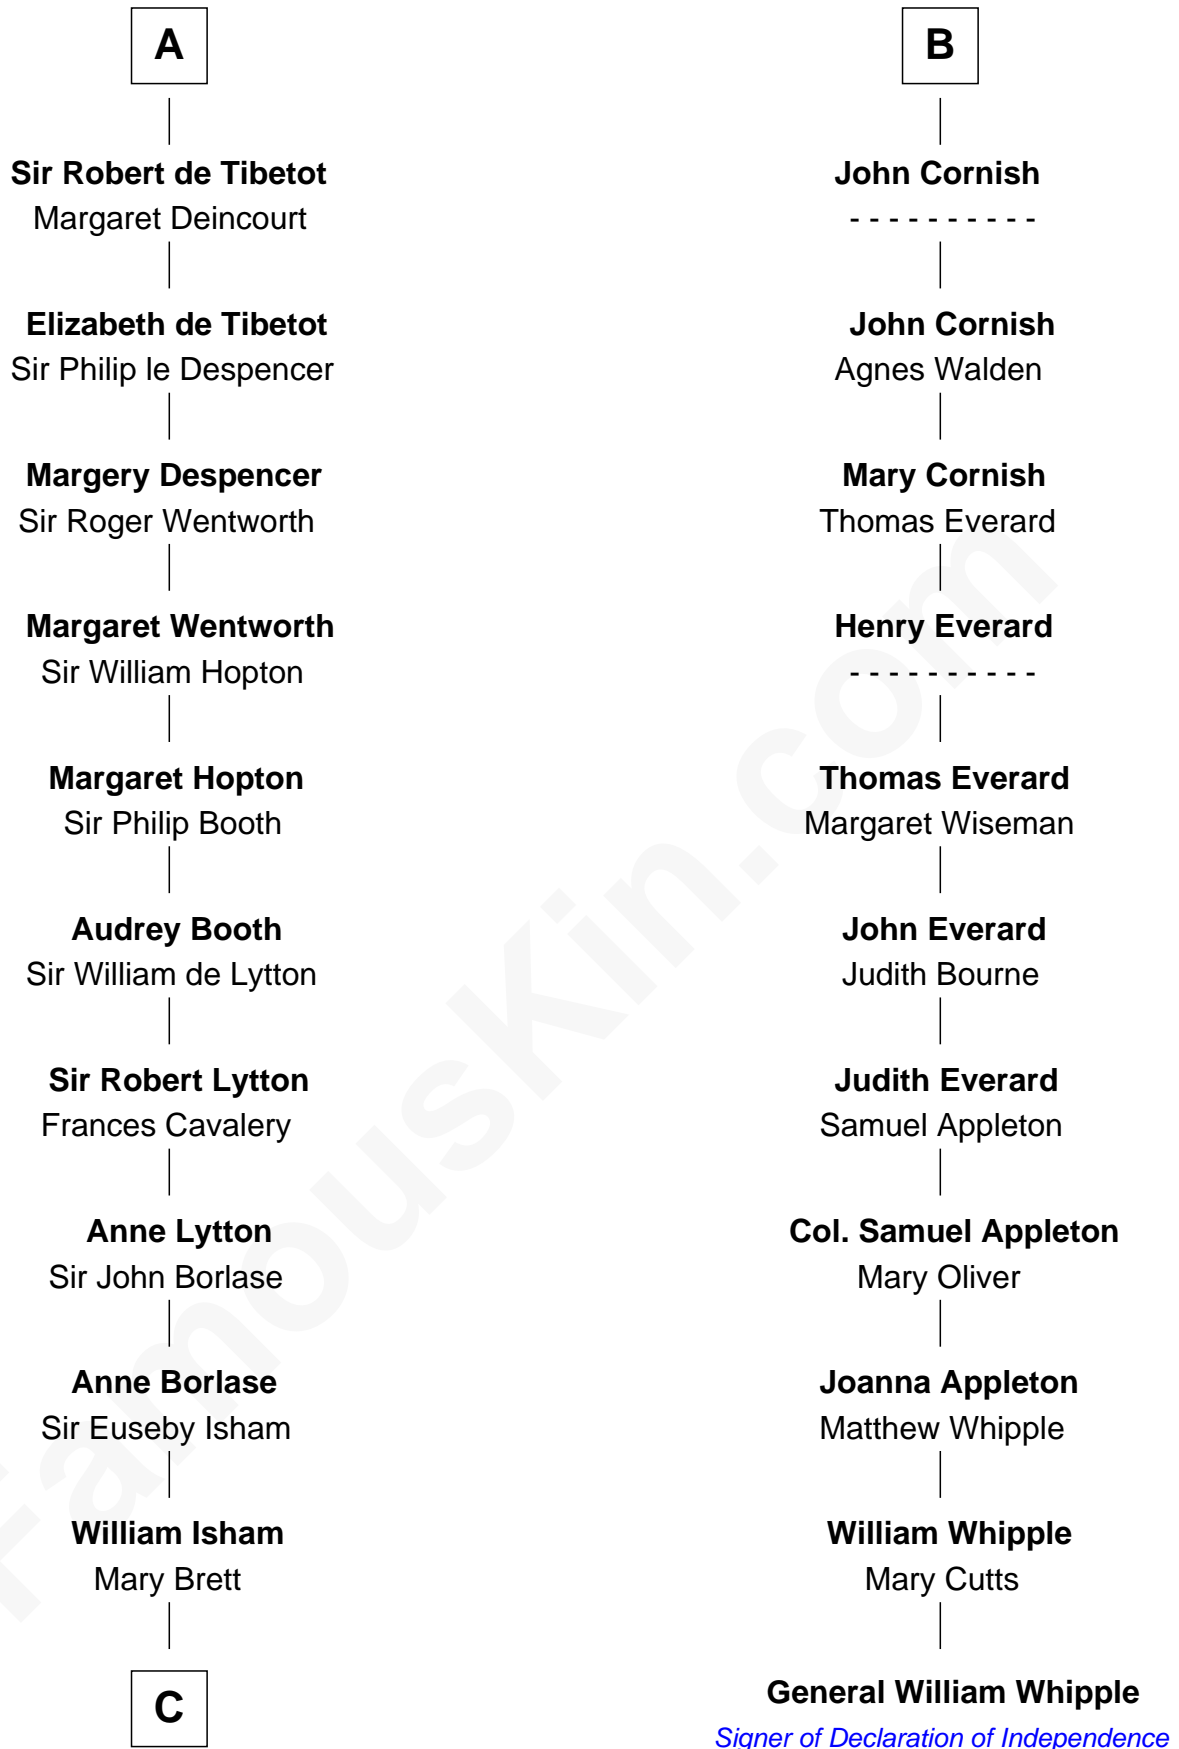

FamousKin.com

Relationship Chart of

Thomas Jefferson

3rd U.S. President and Signer of the Declaration of Independence

17th cousin 4 times removed of

General William Whipple

Signer of the Declaration of Independence

Robert Fitzrichard

Maud de St. Liz

C

Henry Isham
Katherine Banks

Mary Isham
Col. William Randolph

Isham Randolph
Jane Rogers

Jane Randolph
Peter Jefferson

Thomas Jefferson
3rd U.S. President