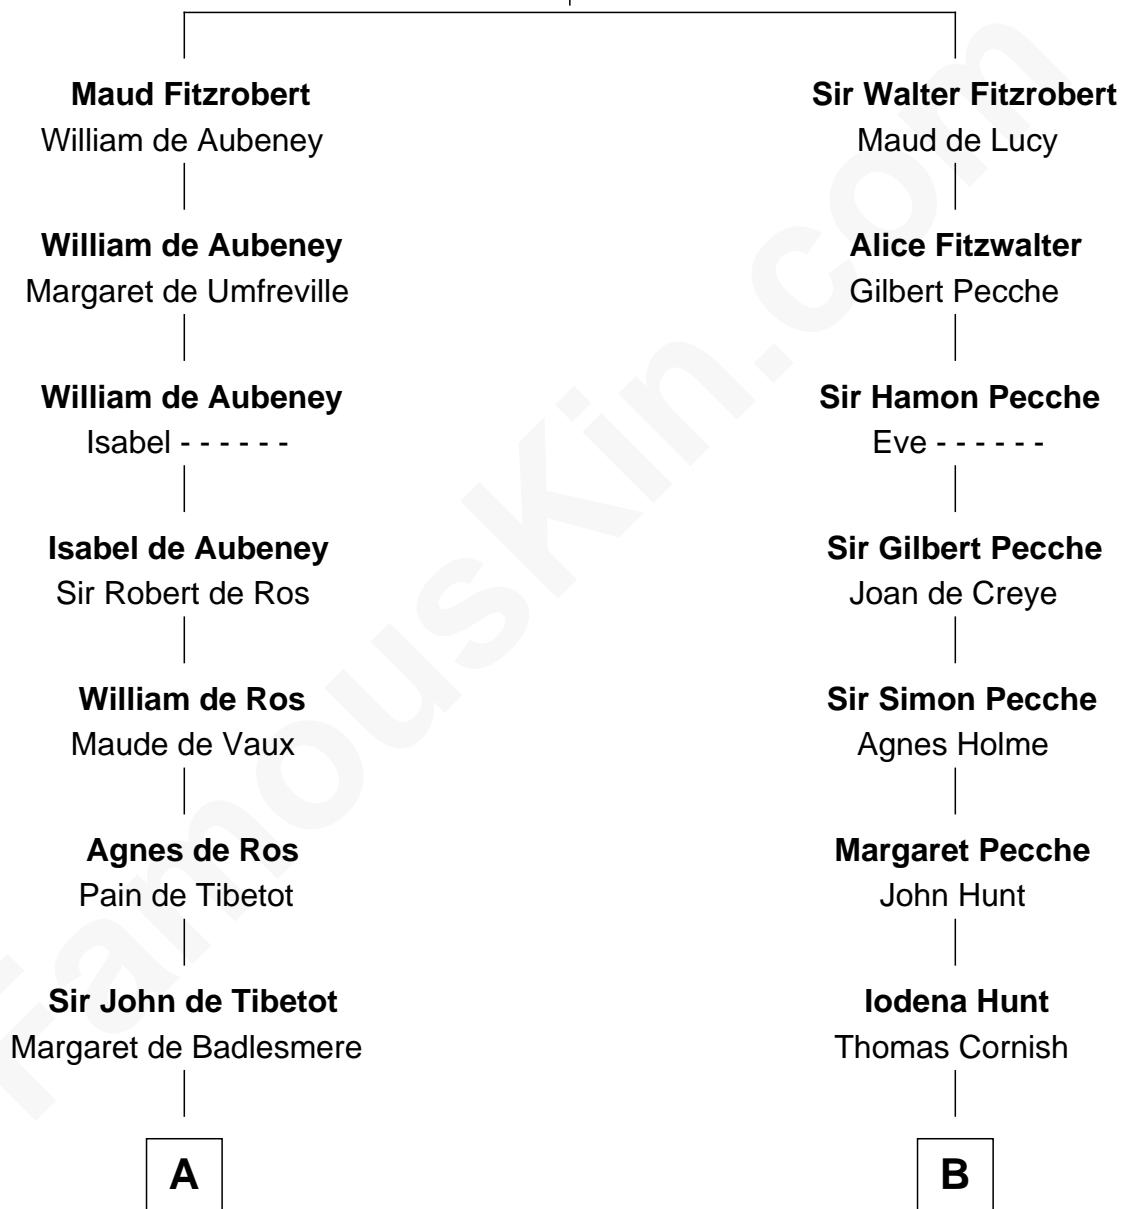

FamousKin.com

Relationship Chart of

Thomas Jefferson

3rd U.S. President and Signer of the Declaration of Independence

17th cousin 4 times removed of

General William Whipple

Signer of the Declaration of Independence

Robert Fitzrichard

Maud de St. Liz

C

Henry Isham
Katherine Banks

Mary Isham
Col. William Randolph

Isham Randolph
Jane Rogers

Jane Randolph
Peter Jefferson

Thomas Jefferson
3rd U.S. President