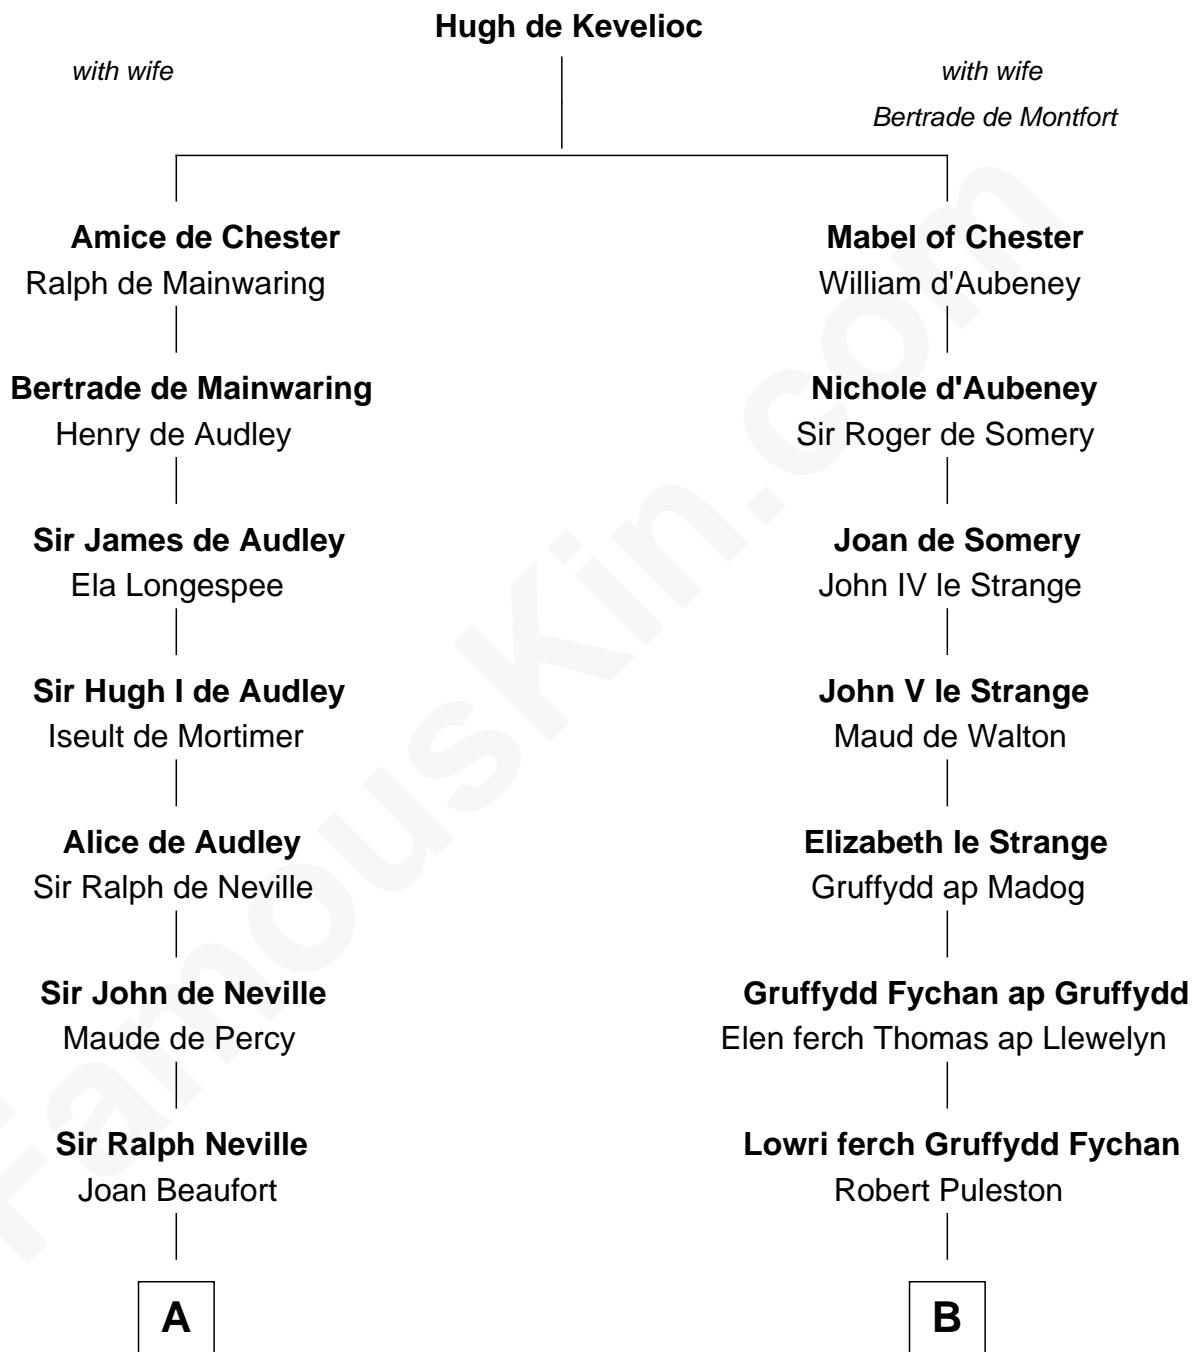

General William Whipple

Signer of the Declaration of Independence