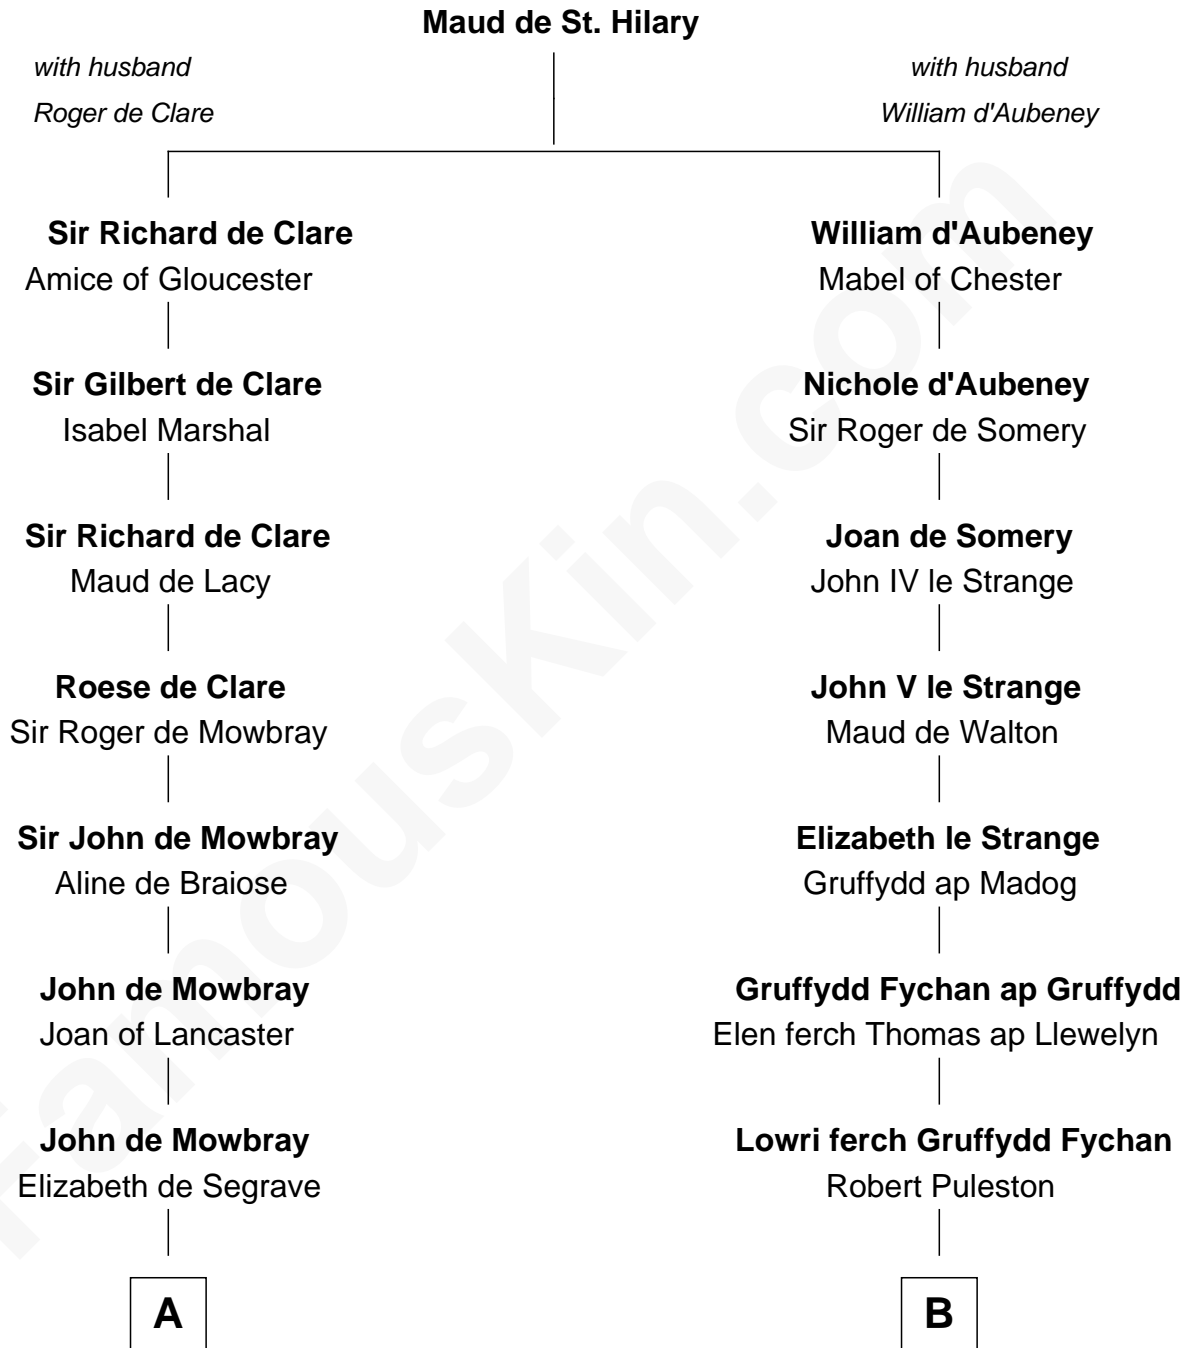

FamousKin.com

Relationship Chart of

Thomas Jefferson

3rd U.S. President and Signer of the Declaration of Independence

17th cousin 3 times removed of

General William Whipple

Signer of the Declaration of Independence

C

Col. William Randolph

Mary Isham

Isham Randolph

Jane Rogers

Jane Randolph

Peter Jefferson

Thomas Jefferson

3rd U.S. President

FamousKin.com