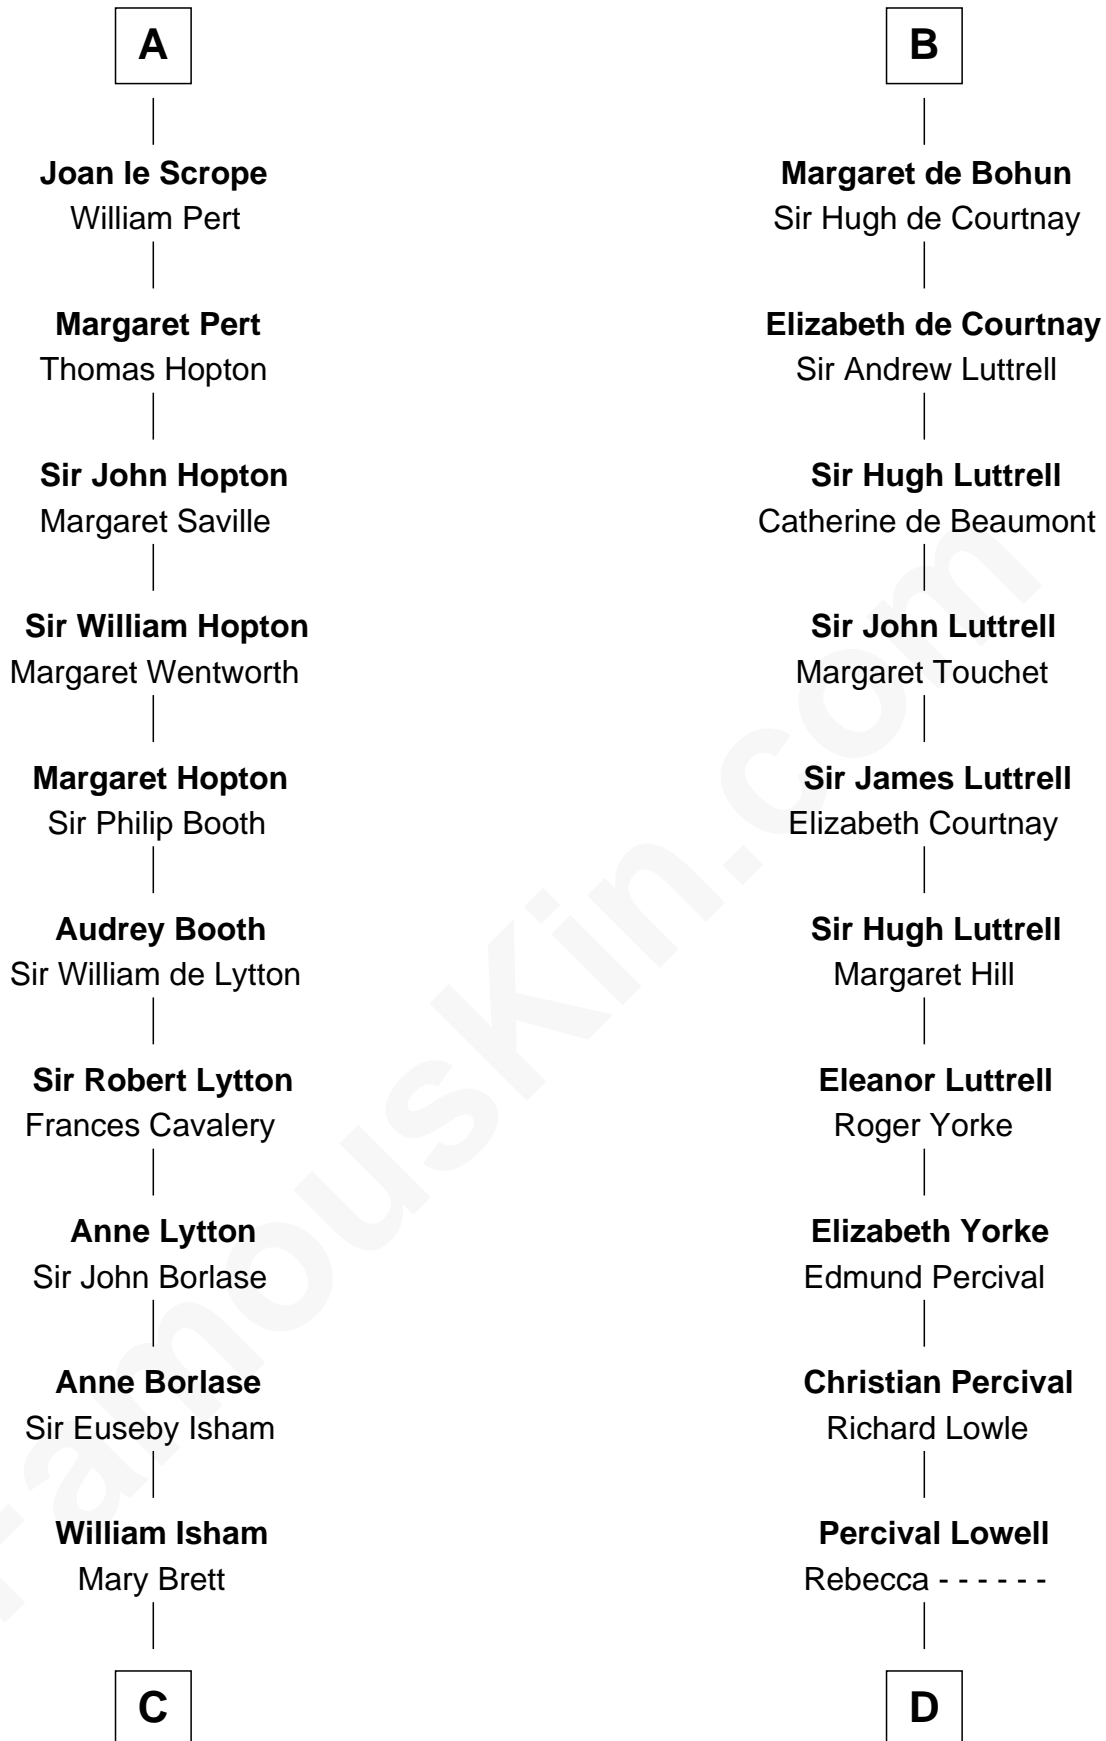

## Relationship Chart of

### Thomas Jefferson

3rd U.S. President and Signer of the Declaration of Independence

21st cousin of

### General William Whipple

Signer of the Declaration of Independence

**C**

**Henry Isham**  
Katherine Banks

**Mary Isham**  
Col. William Randolph

**Isham Randolph**  
Jane Rogers

**Jane Randolph**  
Peter Jefferson

**Thomas Jefferson**  
*3rd U.S. President*

**D**

**Joanna Lowell**  
John Oliver

**Mary Oliver**  
Col. Samuel Appleton

**Joanna Appleton**  
Matthew Whipple

**William Whipple**  
Mary Cutts

**General William Whipple**  
*Signer of Declaration of Independence*