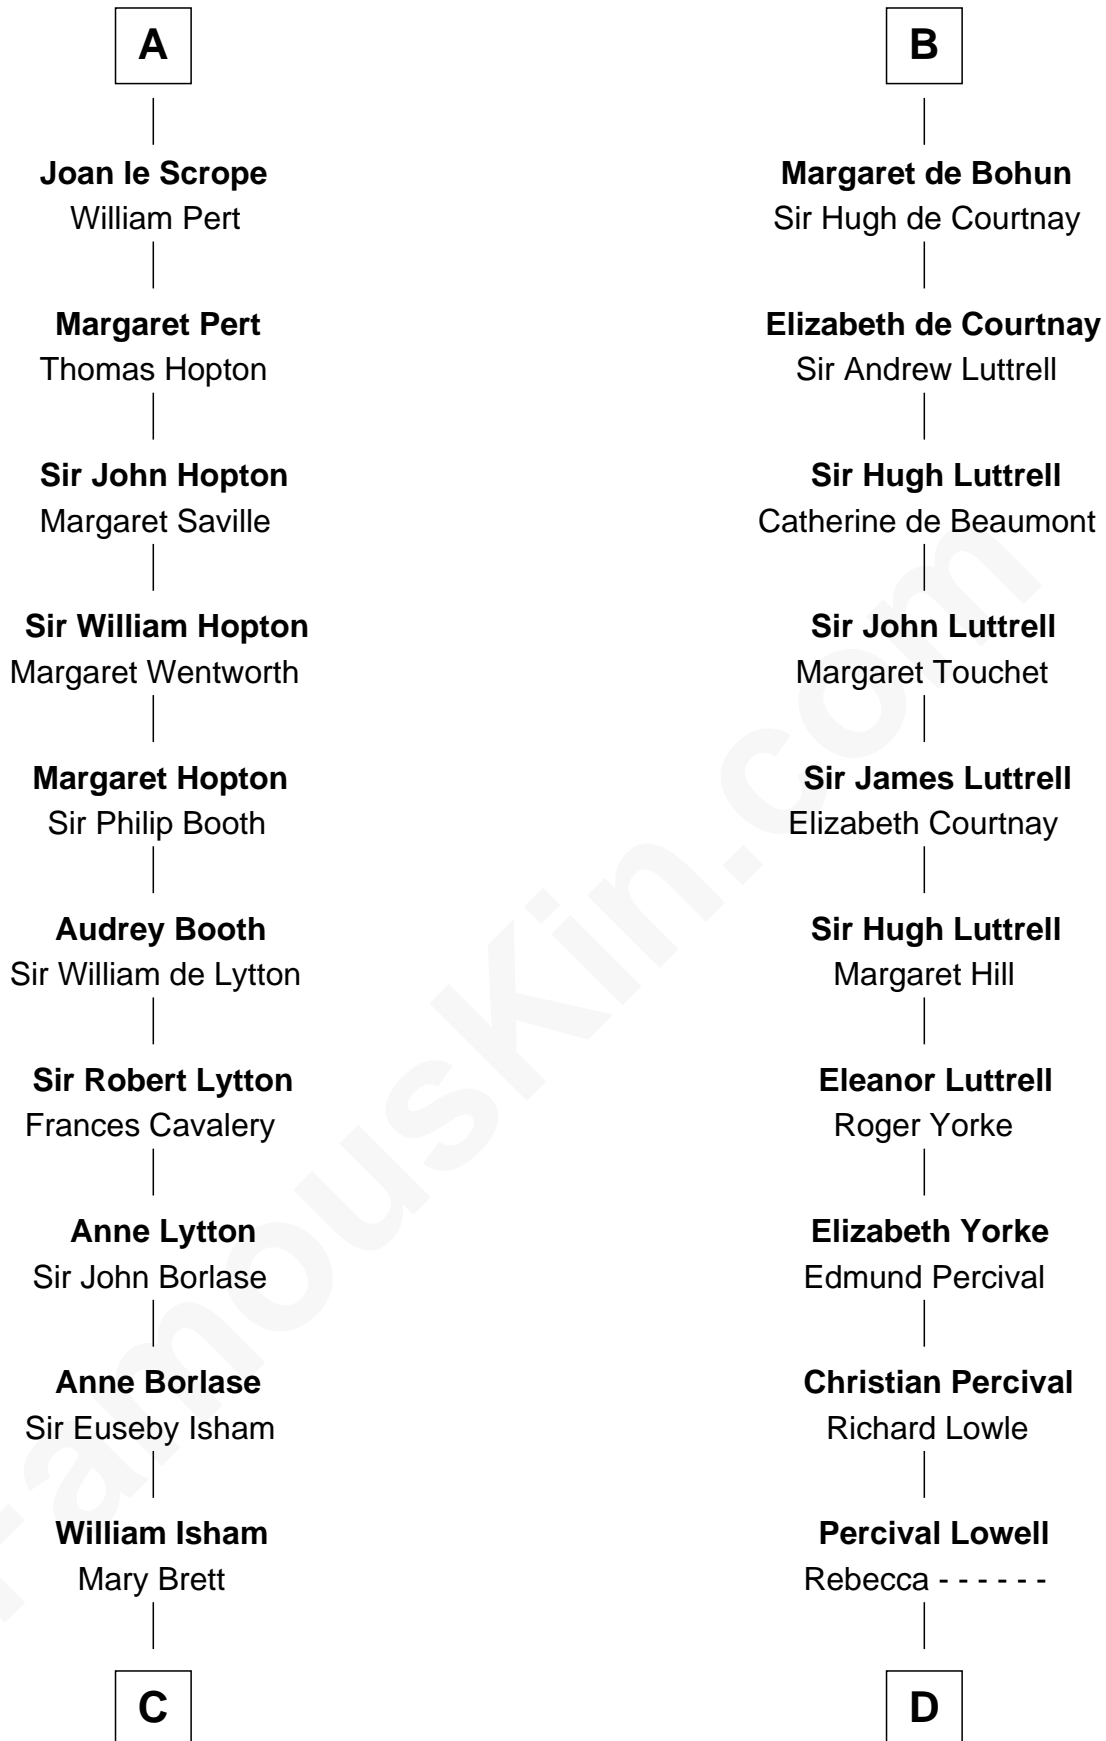

FamousKin.com

Relationship Chart of

Thomas Jefferson

3rd U.S. President and Signer of the Declaration of Independence

21st cousin of

General William Whipple

Signer of the Declaration of Independence

David I, King of Scotland
Maud of Northumberland

C

Henry Isham
Katherine Banks

Mary Isham
Col. William Randolph

Isham Randolph
Jane Rogers

Jane Randolph
Peter Jefferson

Thomas Jefferson
3rd U.S. President

D

Joanna Lowell
John Oliver

Mary Oliver
Col. Samuel Appleton

Joanna Appleton
Matthew Whipple

William Whipple
Mary Cutts

General William Whipple
Signer of Declaration of Independence