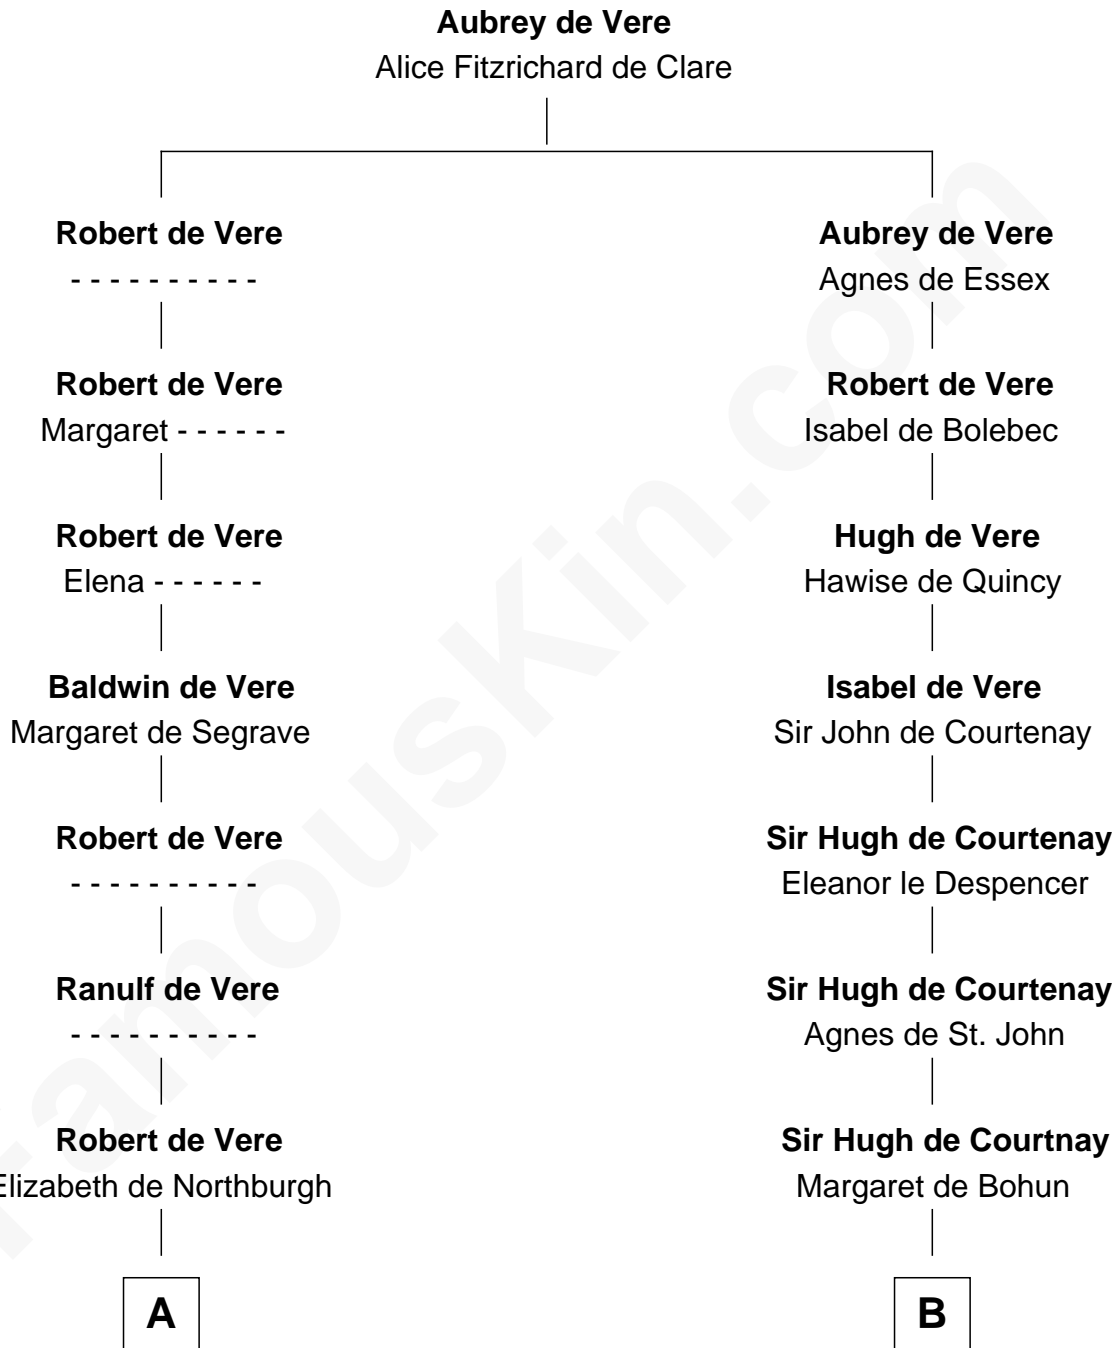

FamousKin.com

Relationship Chart of

Thomas Jefferson

3rd U.S. President and Signer of the Declaration of Independence

19th cousin 1 time removed of

General William Whipple

Signer of the Declaration of Independence

C

Isham Randolph

Jane Rogers

Jane Randolph

Peter Jefferson

Thomas Jefferson

3rd U.S. President

D