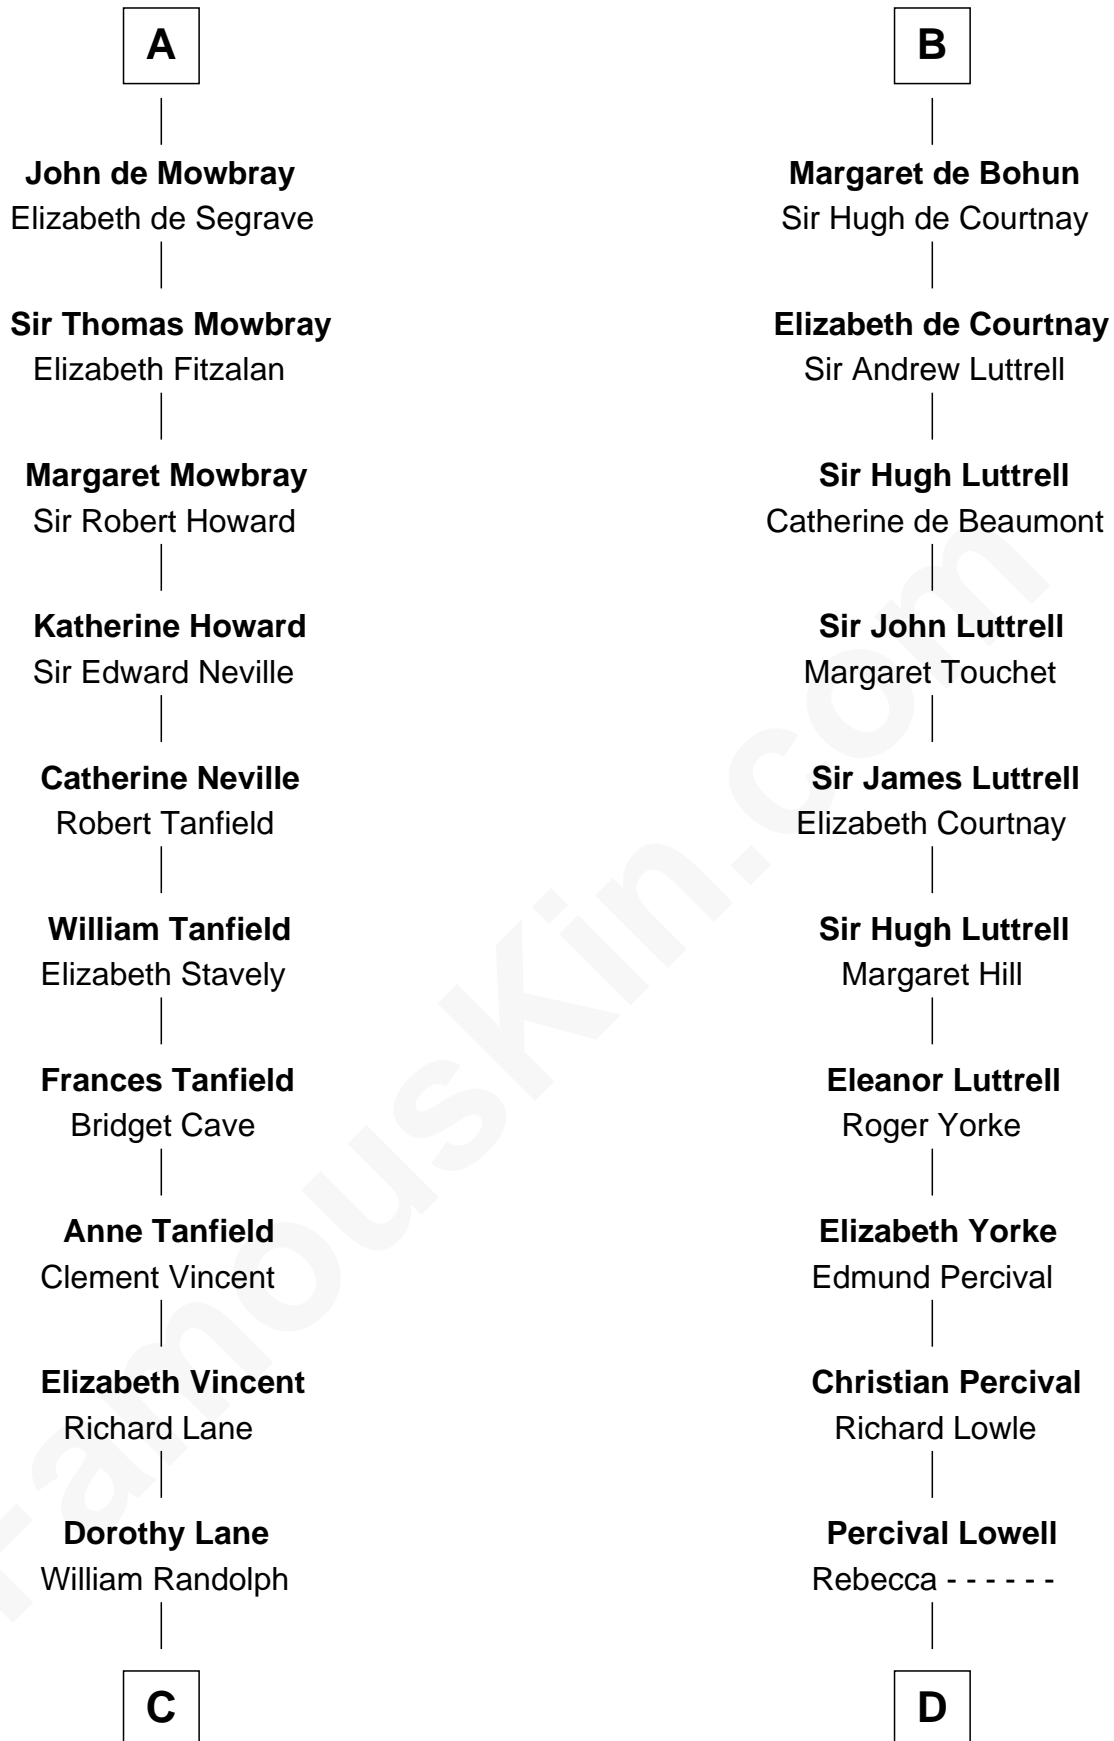

FamousKin.com

Relationship Chart of

Thomas Jefferson

3rd U.S. President and Signer of the Declaration of Independence

21st cousin of

General William Whipple

Signer of the Declaration of Independence

Geoffrey de Mandeville

Rohese de Vere

C

Richard Randolph

Elizabeth Ryland

Col. William Randolph

Mary Isham

Isham Randolph

Jane Rogers

Jane Randolph

Peter Jefferson

Thomas Jefferson

3rd U.S. President

D

Joanna Lowell

John Oliver

Mary Oliver