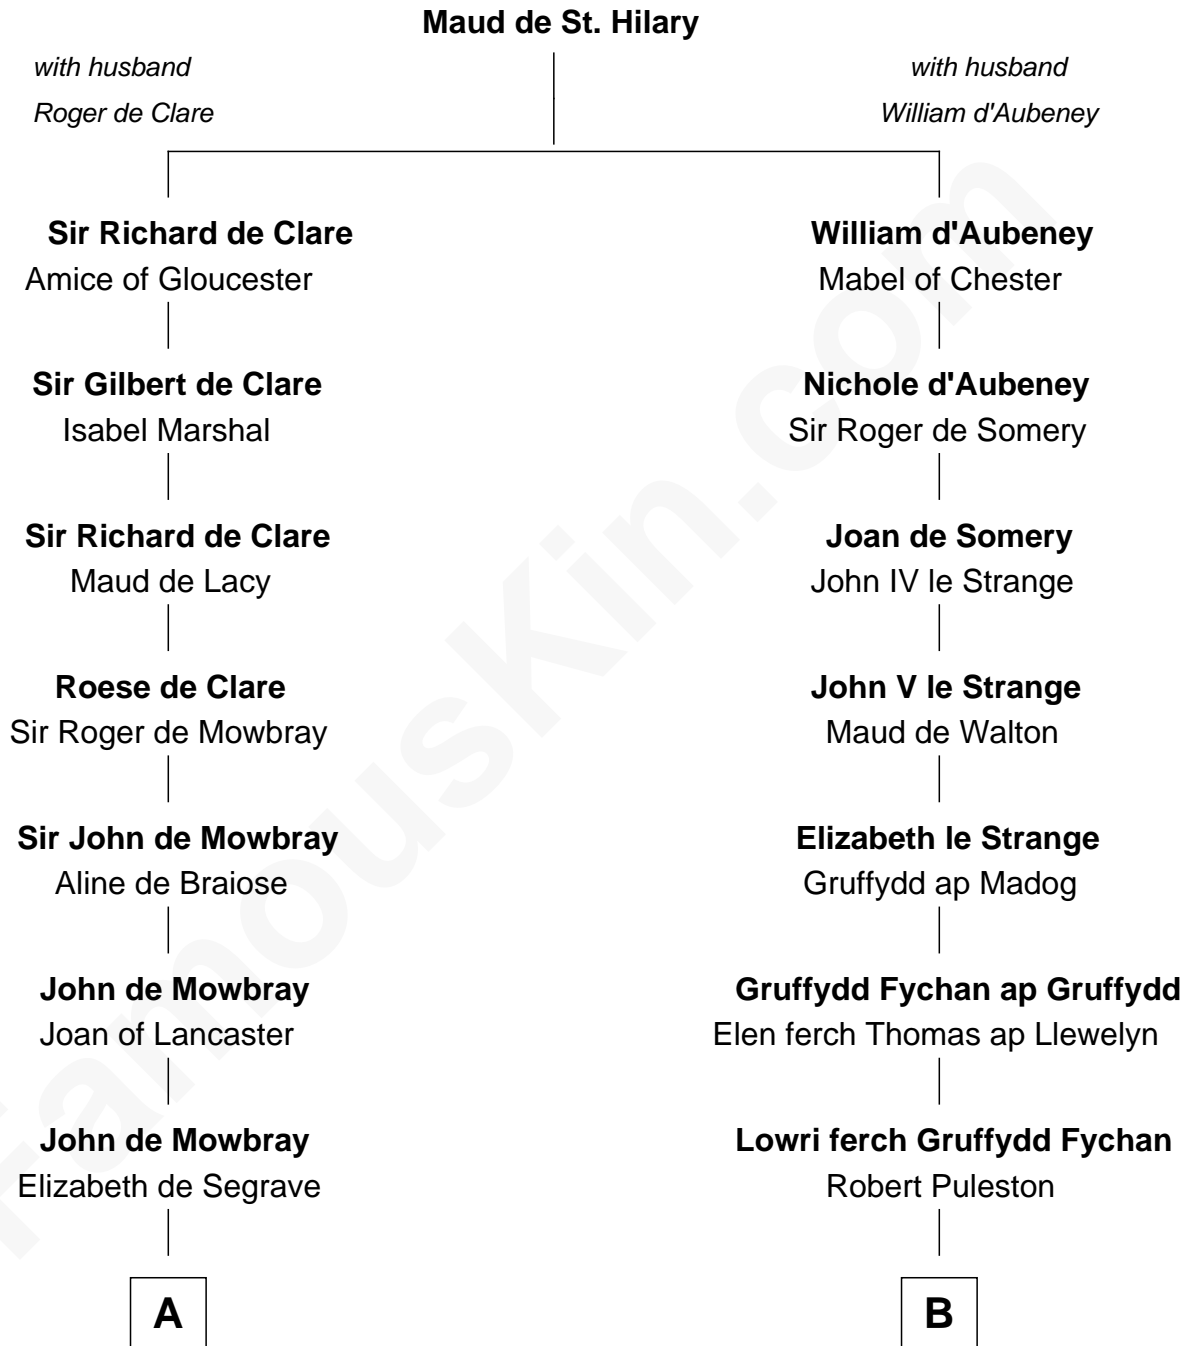

## Relationship Chart of

### Thomas Jefferson

3rd U.S. President and Signer of the Declaration of Independence

13th cousin 7 times removed of

### Samuel Appleton

(c1586 - 1670) Great Migration Immigrant 1636

**C**

Col. William Randolph

Mary Isham

Isham Randolph

Jane Rogers

Jane Randolph