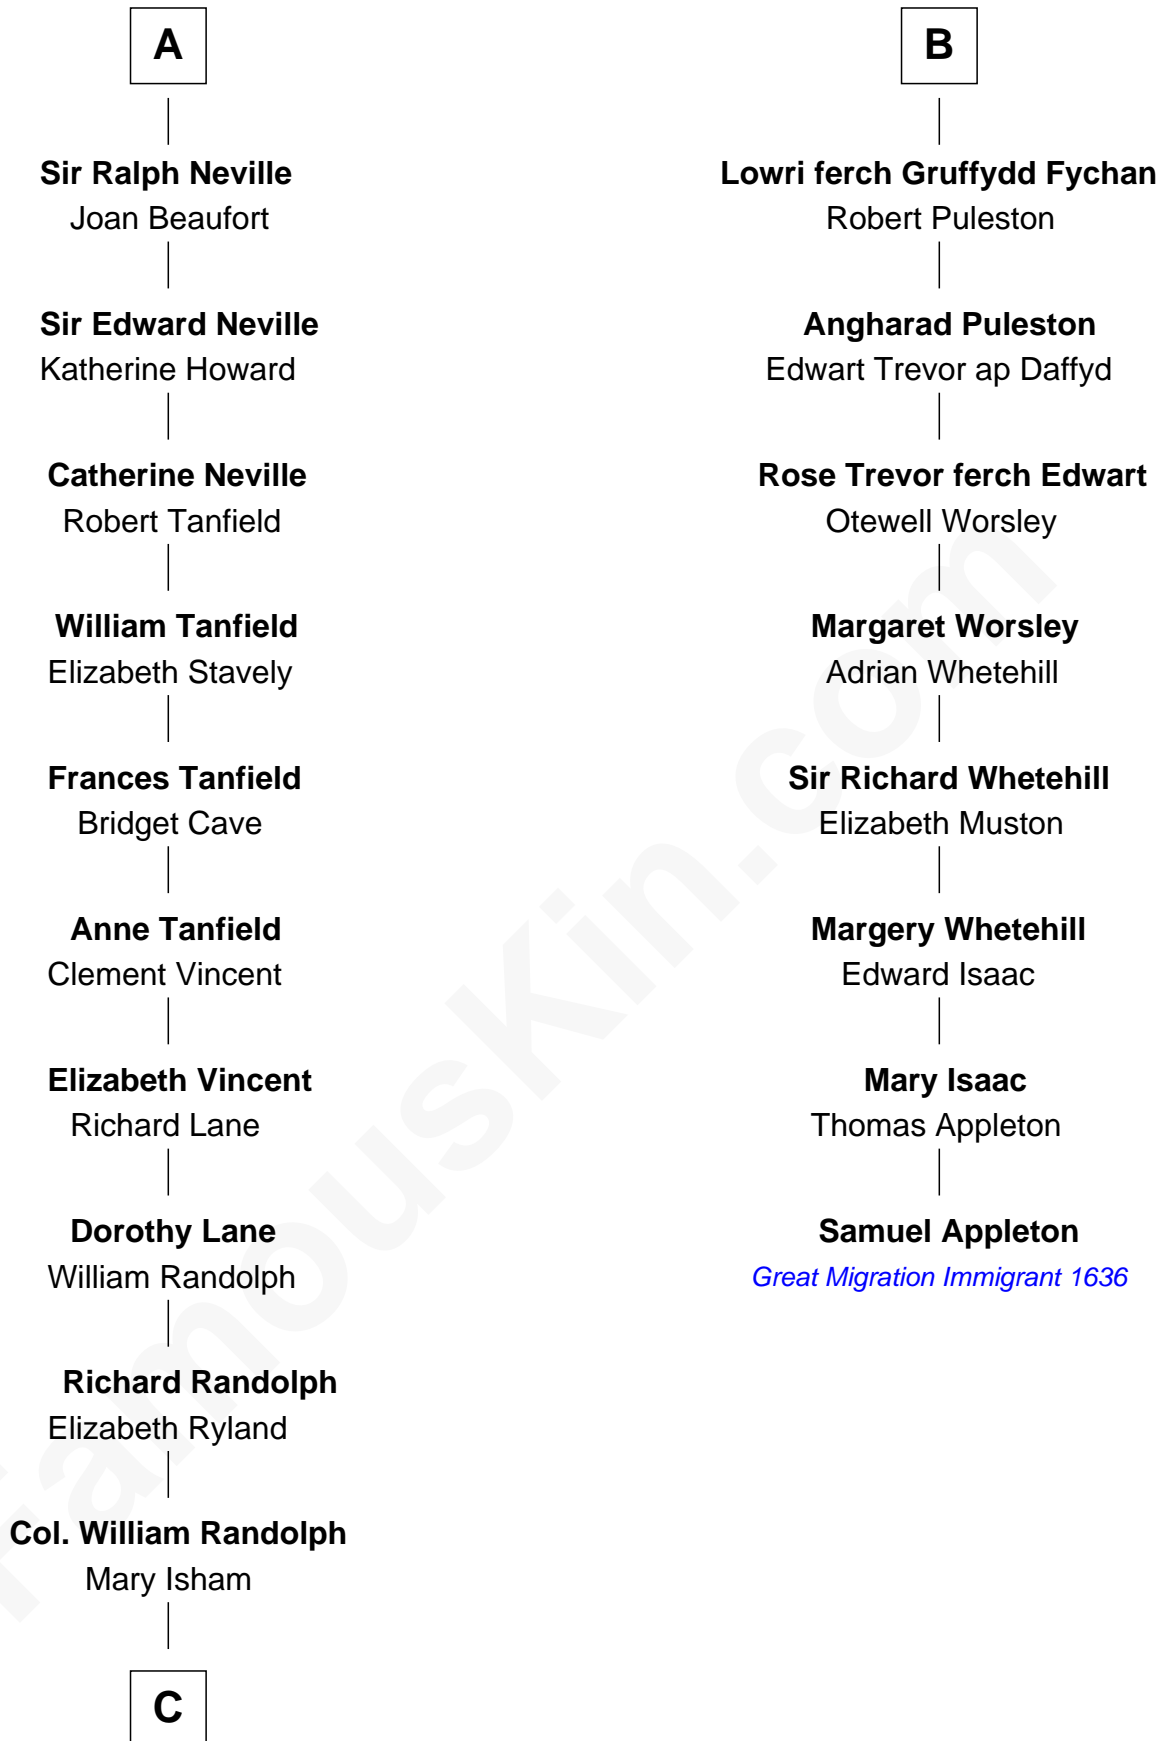

FamousKin.com

Relationship Chart of

Thomas Jefferson

3rd U.S. President and Signer of the Declaration of Independence

14th cousin 5 times removed of

Samuel Appleton

(c1586 - 1670) Great Migration Immigrant 1636

C

|
Isham Randolph

Jane Rogers

|
Jane Randolph

Peter Jefferson

|
Thomas Jefferson

3rd U.S. President

FamousKin.com