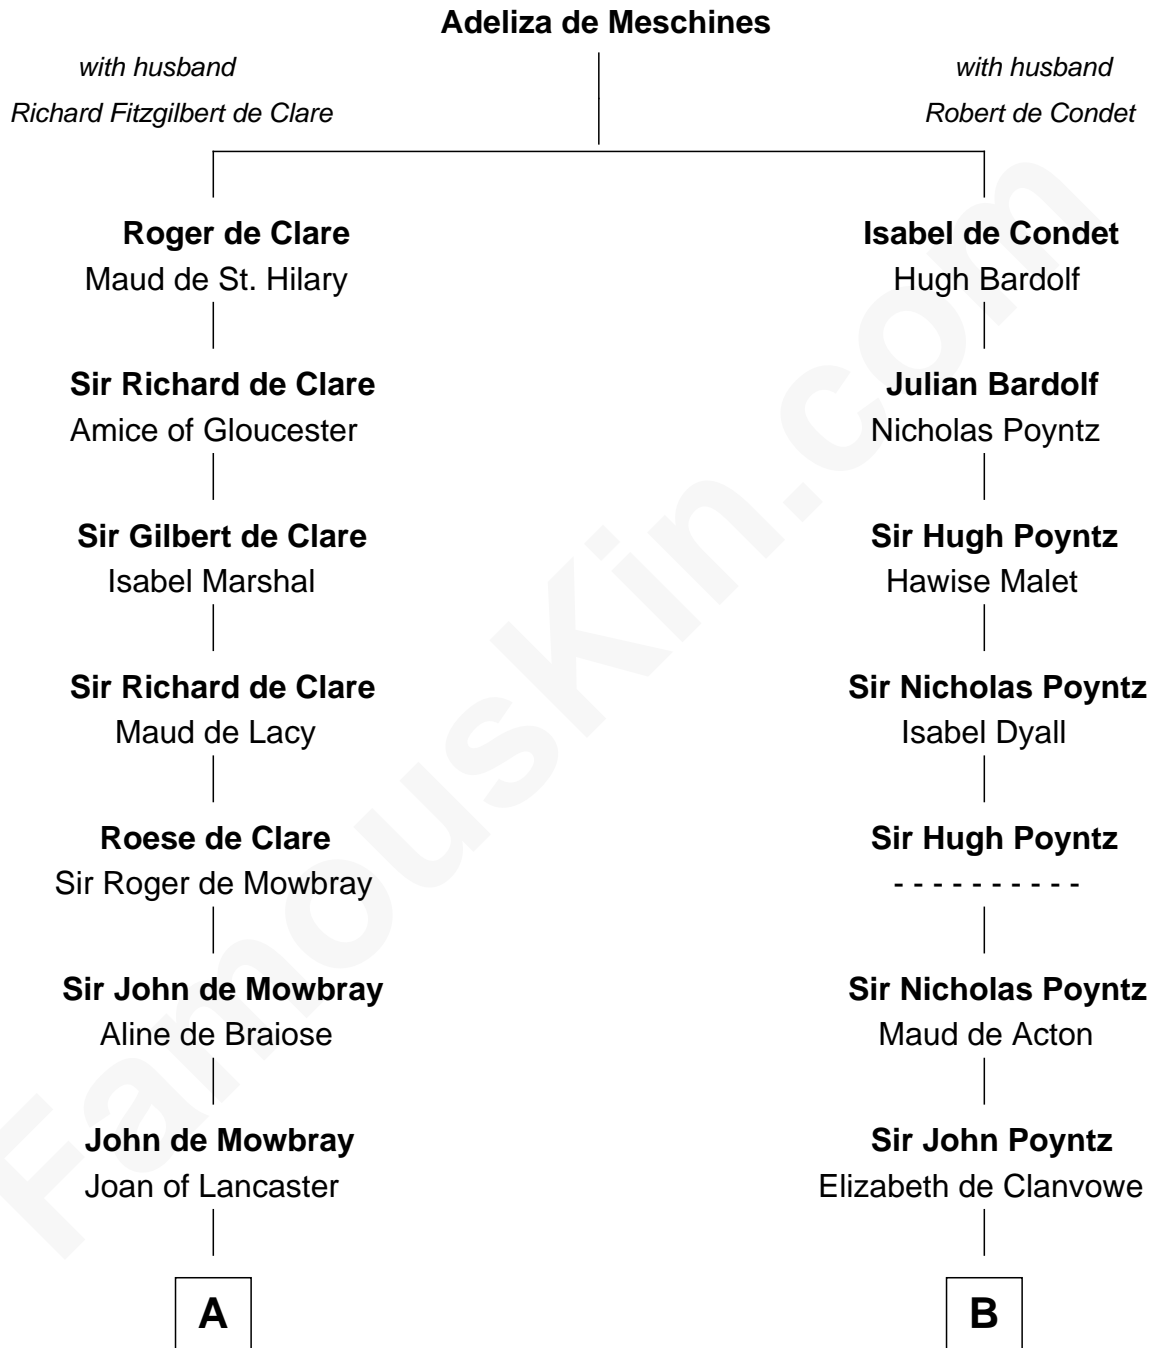

## Relationship Chart of

### Thomas Jefferson

3rd U.S. President and Signer of the Declaration of Independence

20th cousin 1 time removed of

### Robert Townsend

Member of the Culper Spy Ring during the American Revolution

**C**

**Richard Randolph**  
Elizabeth Ryland

**Col. William Randolph**  
Mary Isham

**Isham Randolph**  
Jane Rogers

**Jane Randolph**  
Peter Jefferson