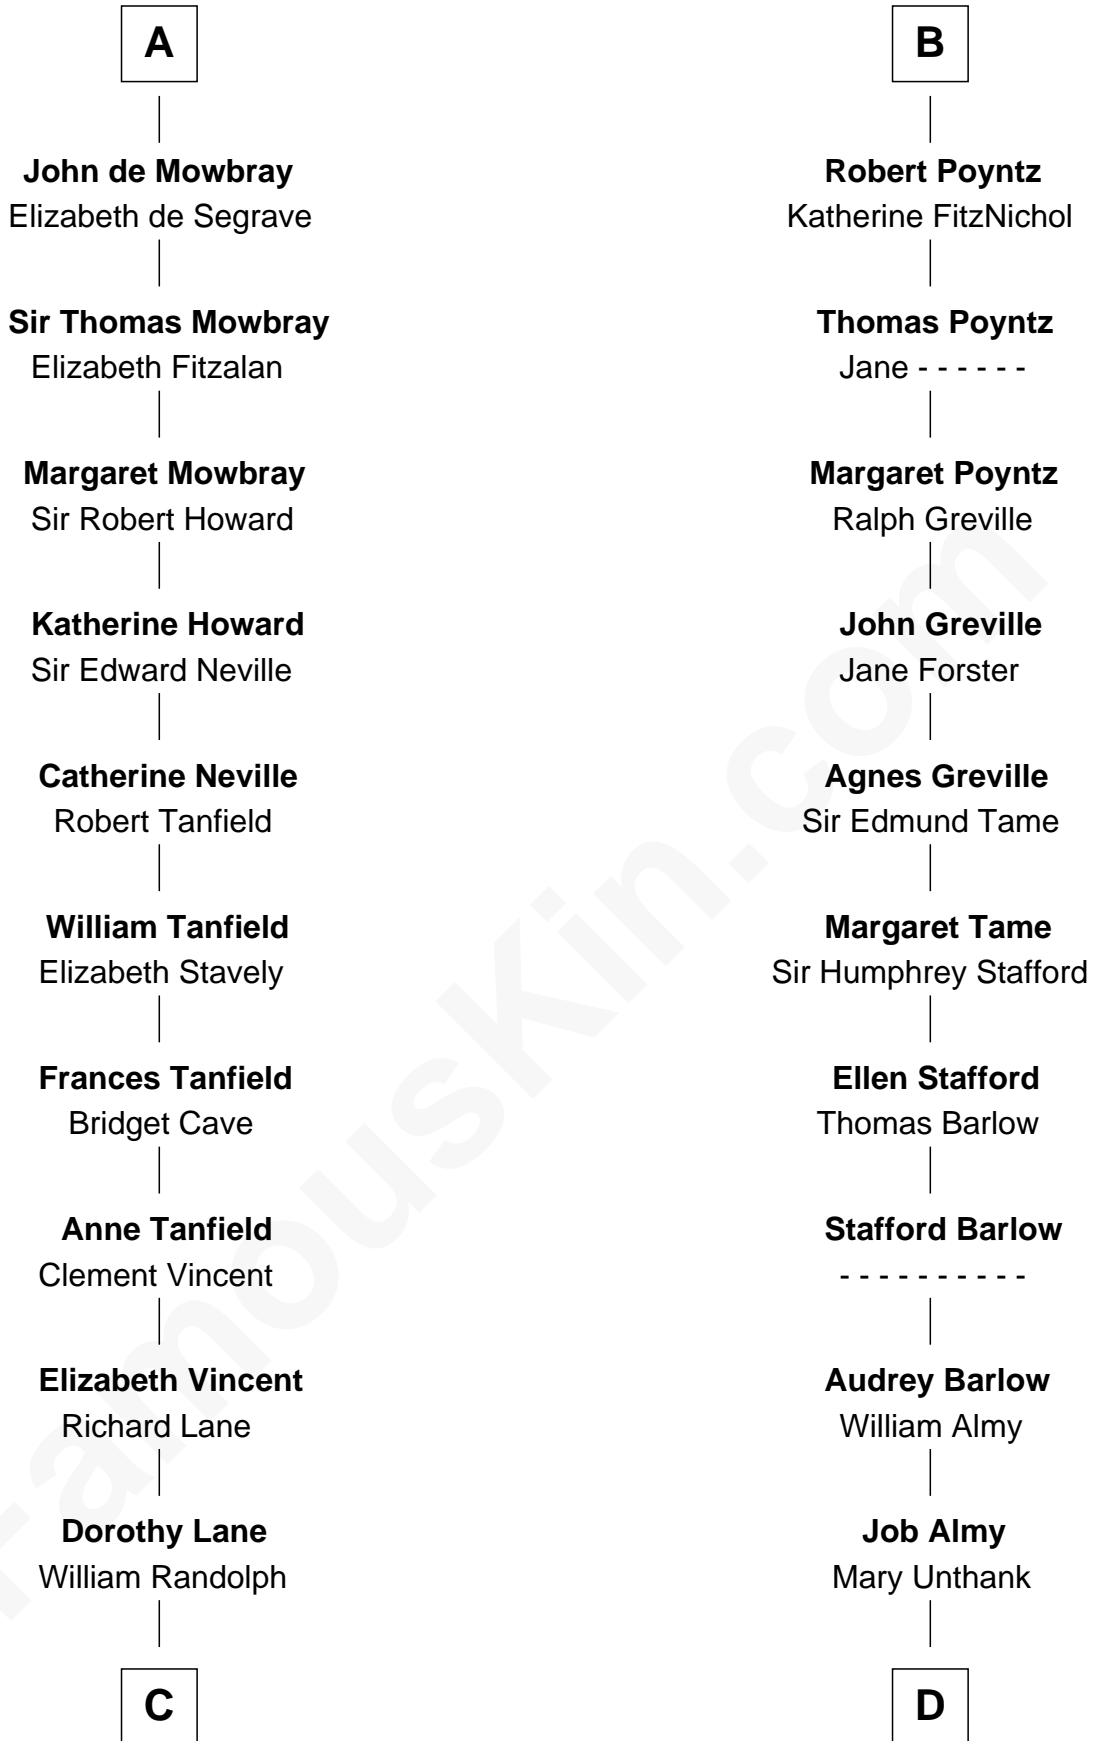

## Relationship Chart of

### Thomas Jefferson

3rd U.S. President and Signer of the Declaration of Independence

20th cousin 1 time removed of

### Robert Townsend

Member of the Culper Spy Ring during the American Revolution

**C**

**Richard Randolph**  
Elizabeth Ryland

**Col. William Randolph**  
Mary Isham

**Isham Randolph**  
Jane Rogers

**Jane Randolph**  
Peter Jefferson