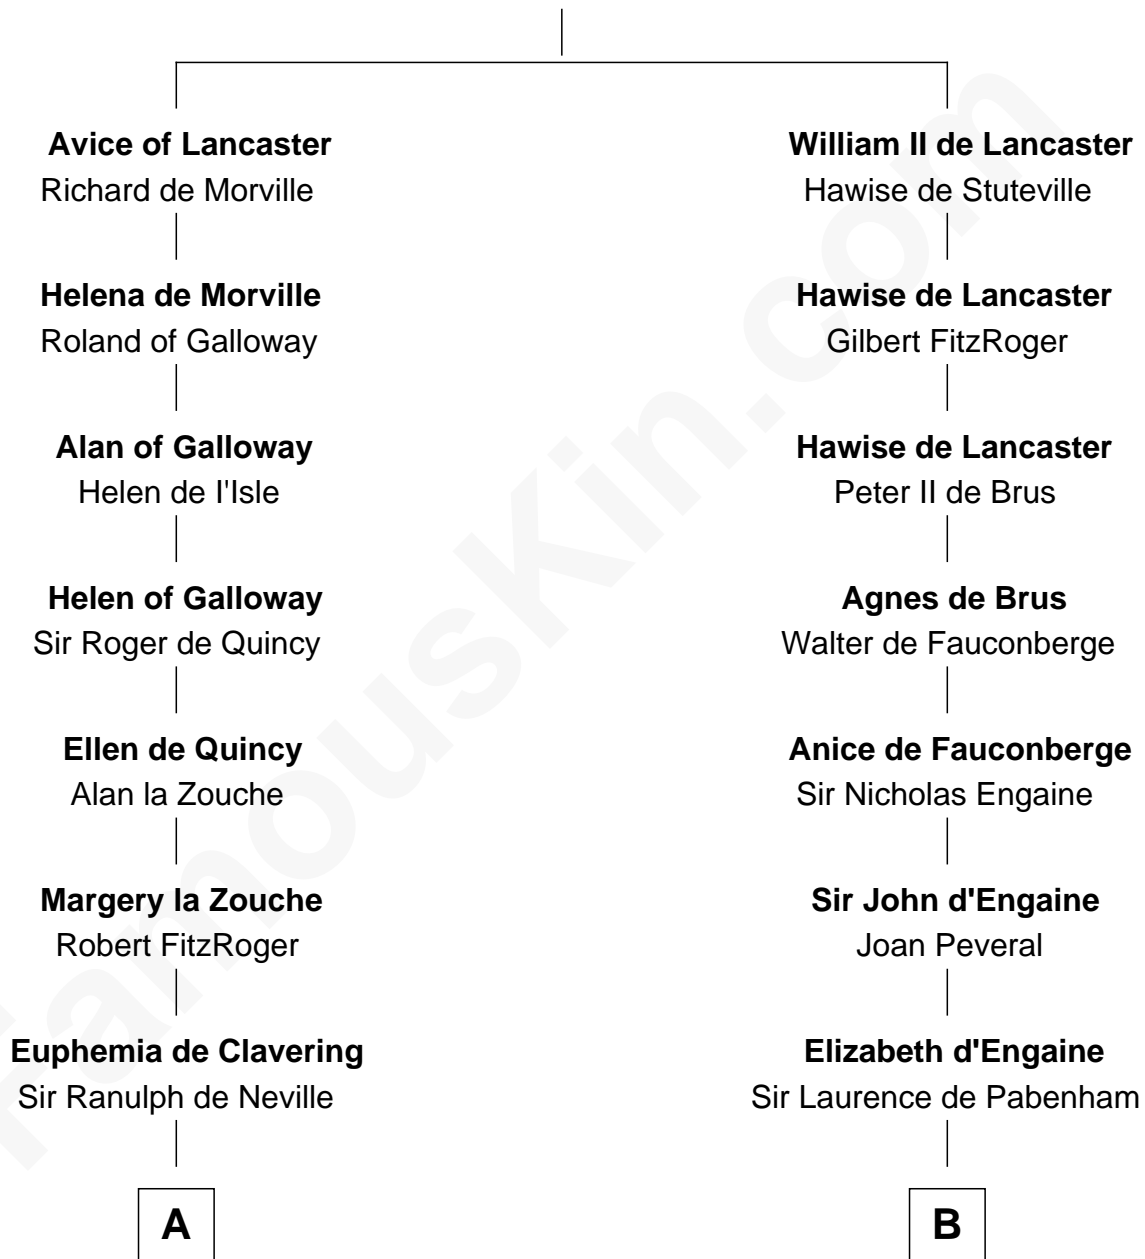

## Relationship Chart of

### Thomas Jefferson

3rd U.S. President and Signer of the Declaration of Independence

19th cousin 2 times removed of

### Robert Townsend

Member of the Culper Spy Ring during the American Revolution

**William I de Lancaster**  
Gundred de Warenne

**C**

**Richard Randolph**  
Elizabeth Ryland

**Col. William Randolph**  
Mary Isham

**Isham Randolph**  
Jane Rogers

**Jane Randolph**  
Peter Jefferson

**Thomas Jefferson**  
*3rd U.S. President*

**D**

**Jacob Townsend**  
Phoebe Seaman

**Samuel Townsend**  
Sarah Stoddard

**Robert Townsend**  
*Spy known as "Culper Jr."*