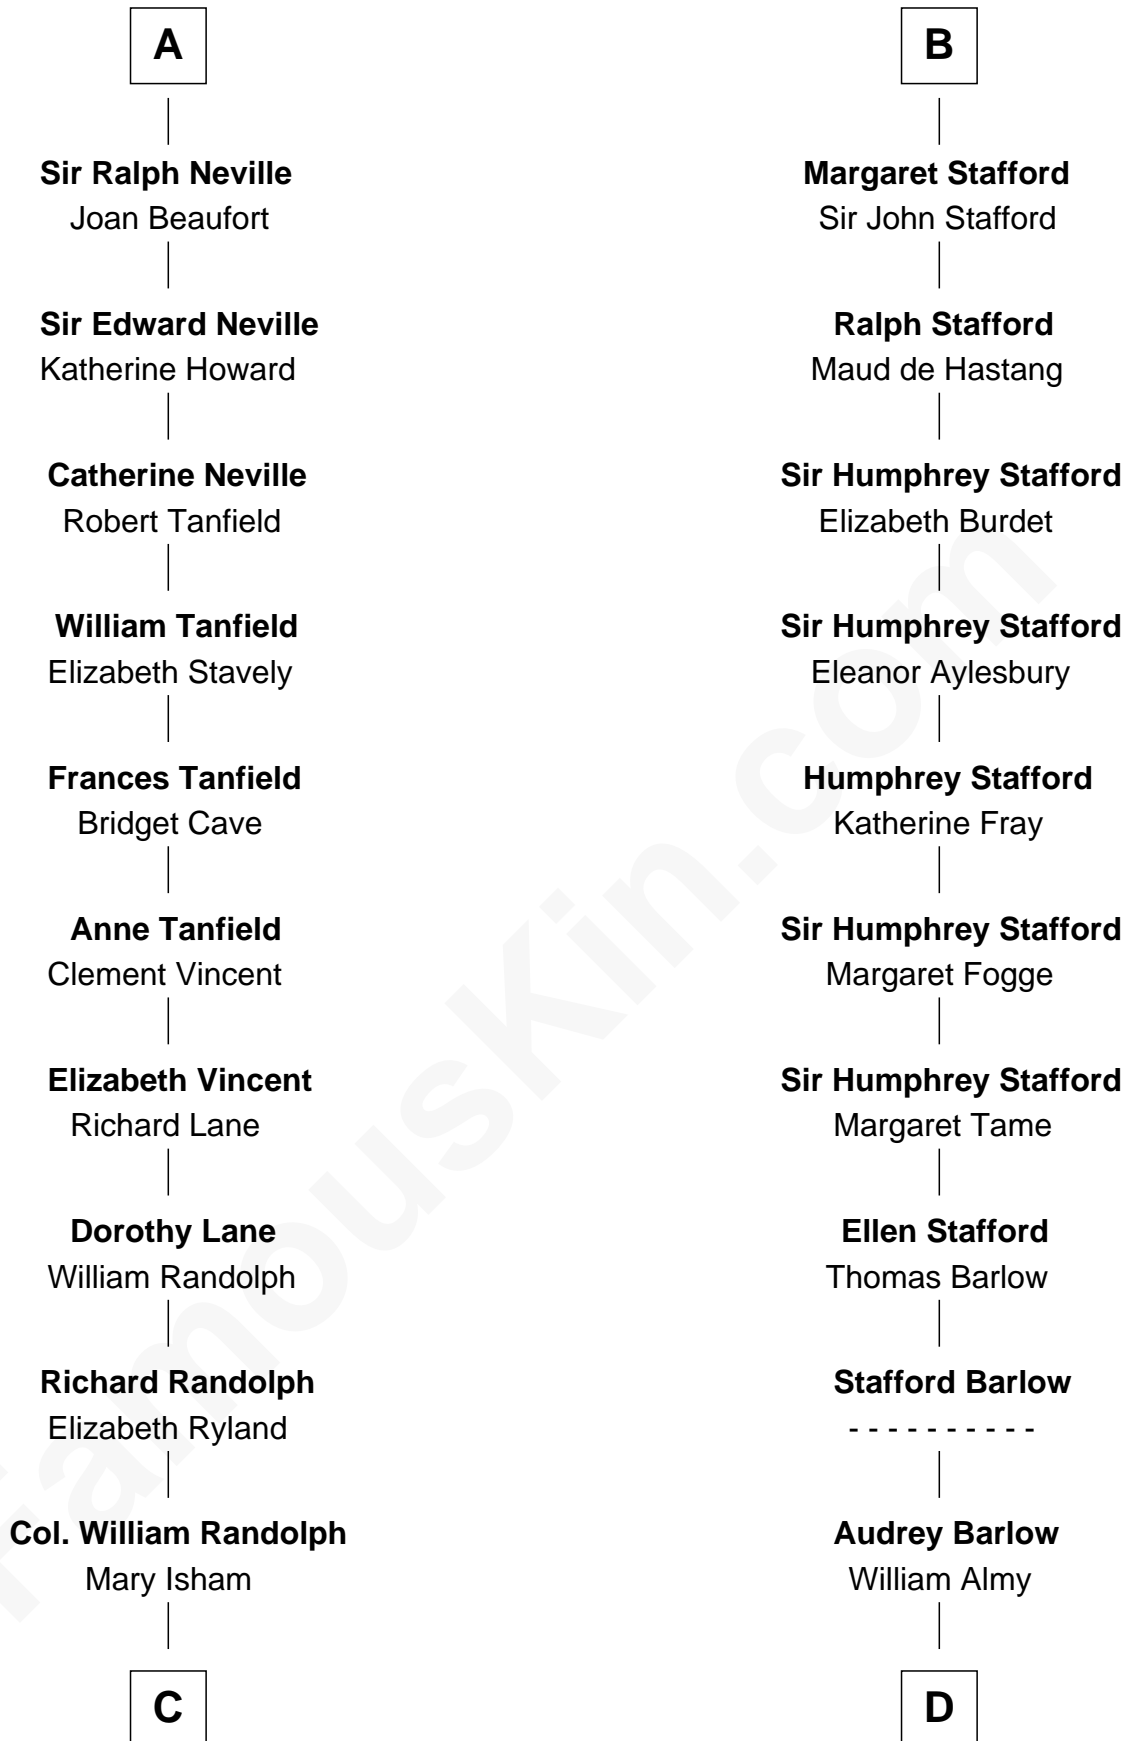

FamousKin.com

Relationship Chart of

Thomas Jefferson

3rd U.S. President and Signer of the Declaration of Independence

19th cousin 2 times removed of

Robert Townsend

Member of the Culper Spy Ring during the American Revolution

C

Isham Randolph

Jane Rogers

Jane Randolph

Peter Jefferson

Thomas Jefferson

3rd U.S. President

D

Job Almy

Mary Unthank

Audrey Almy

James Townsend

Jacob Townsend

Phoebe Seaman

Samuel Townsend

Sarah Stoddard