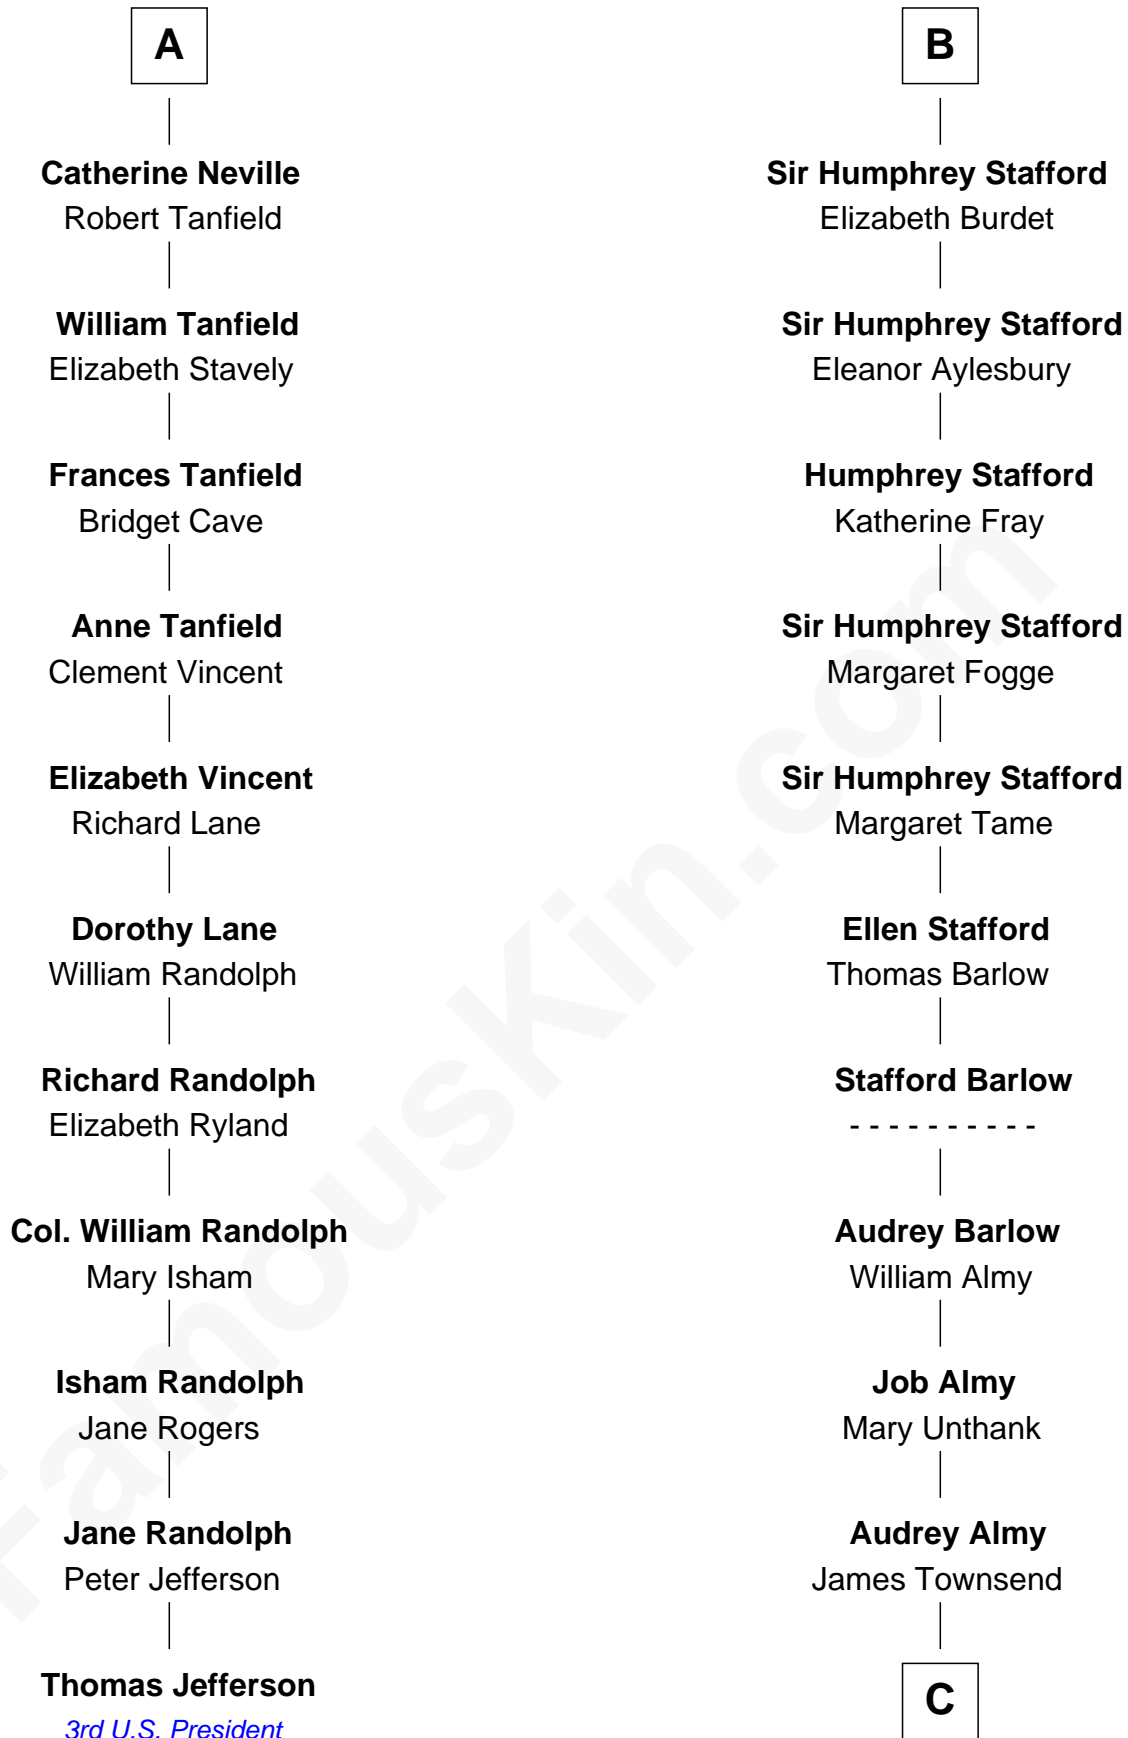

## Relationship Chart of

### Thomas Jefferson

3rd U.S. President and Signer of the Declaration of Independence

17th cousin 2 times removed of

### Robert Townsend

Member of the Culper Spy Ring during the American Revolution

#### Sir William Longespee

Ela of Salisbury

**C**

|

**Jacob Townsend**  
Phoebe Seaman

|

**Samuel Townsend**  
Sarah Stoddard

|