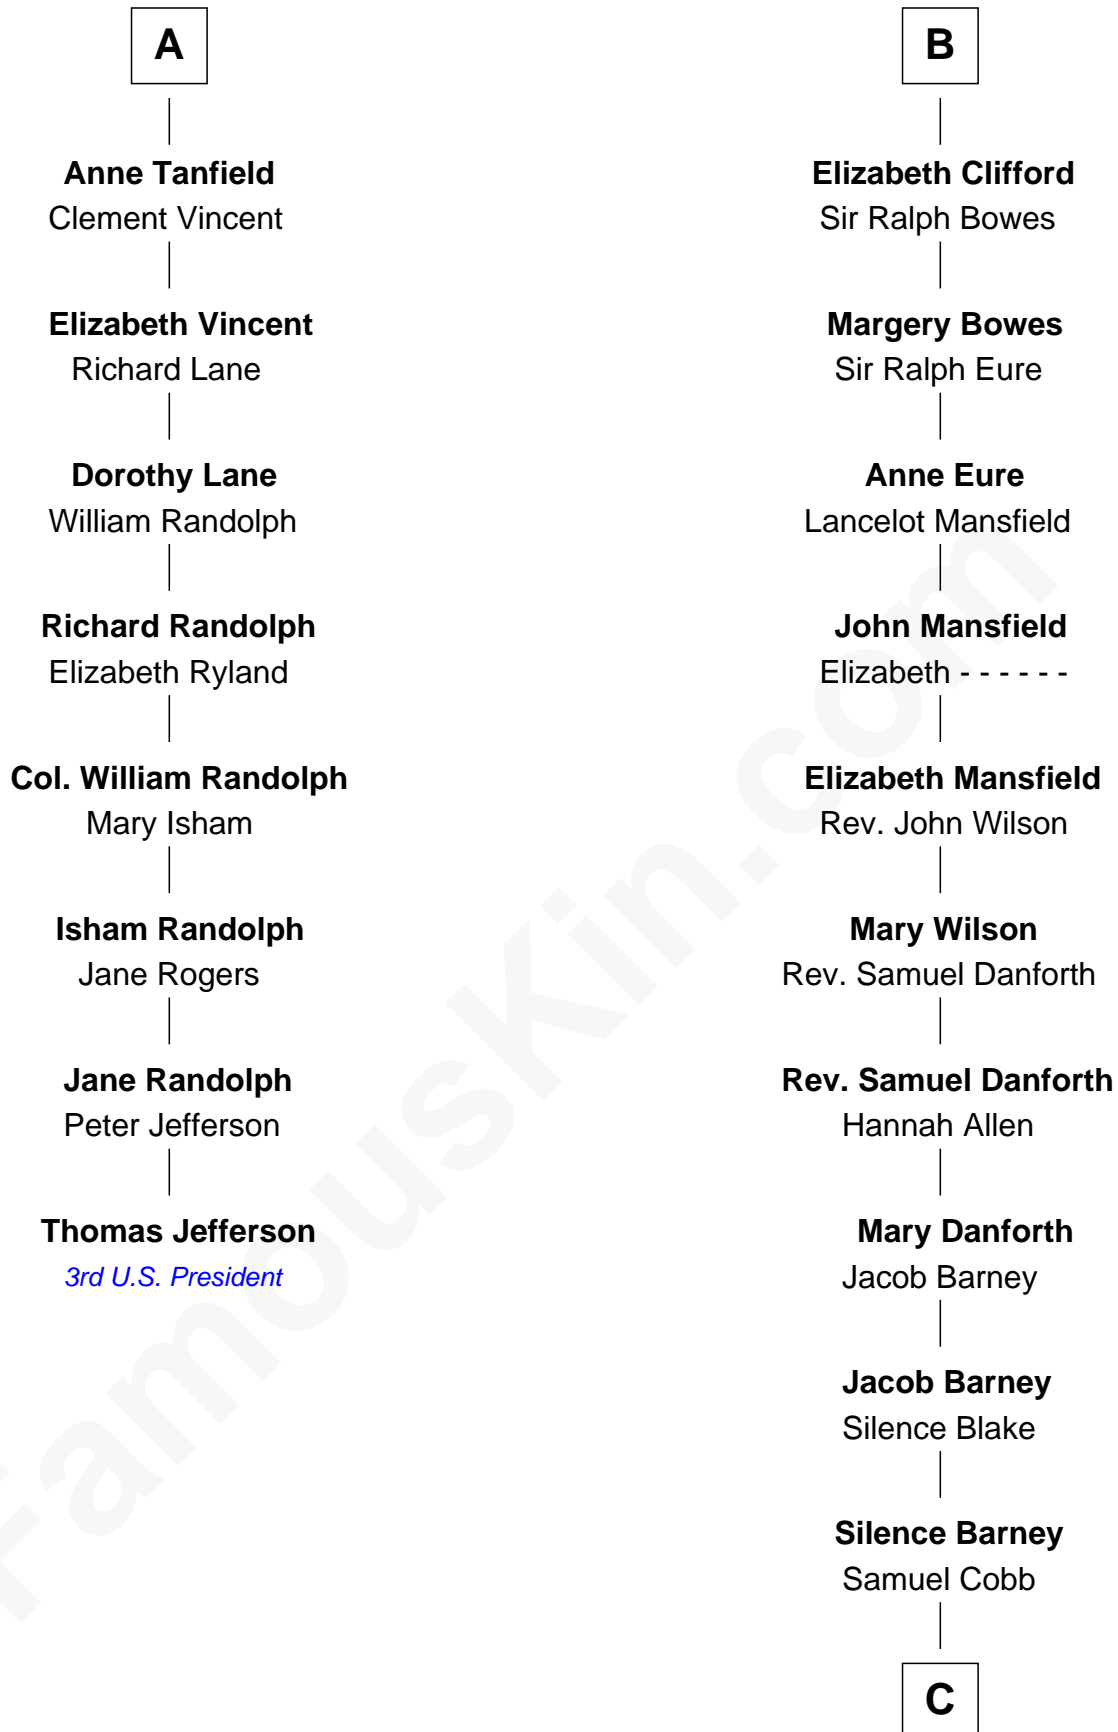

FamousKin.com

Relationship Chart of

Thomas Jefferson

3rd U.S. President and Signer of the Declaration of Independence

14th cousin 7 times removed of

Sandra Day O'Connor

First Female U.S. Supreme Court Justice

C

Lettice Carlyle Cobb

Luke Day

Hollis Day

Eliza L. Flanders

Henry Clay Day

Alice Edith Hilton

Henry R. Day