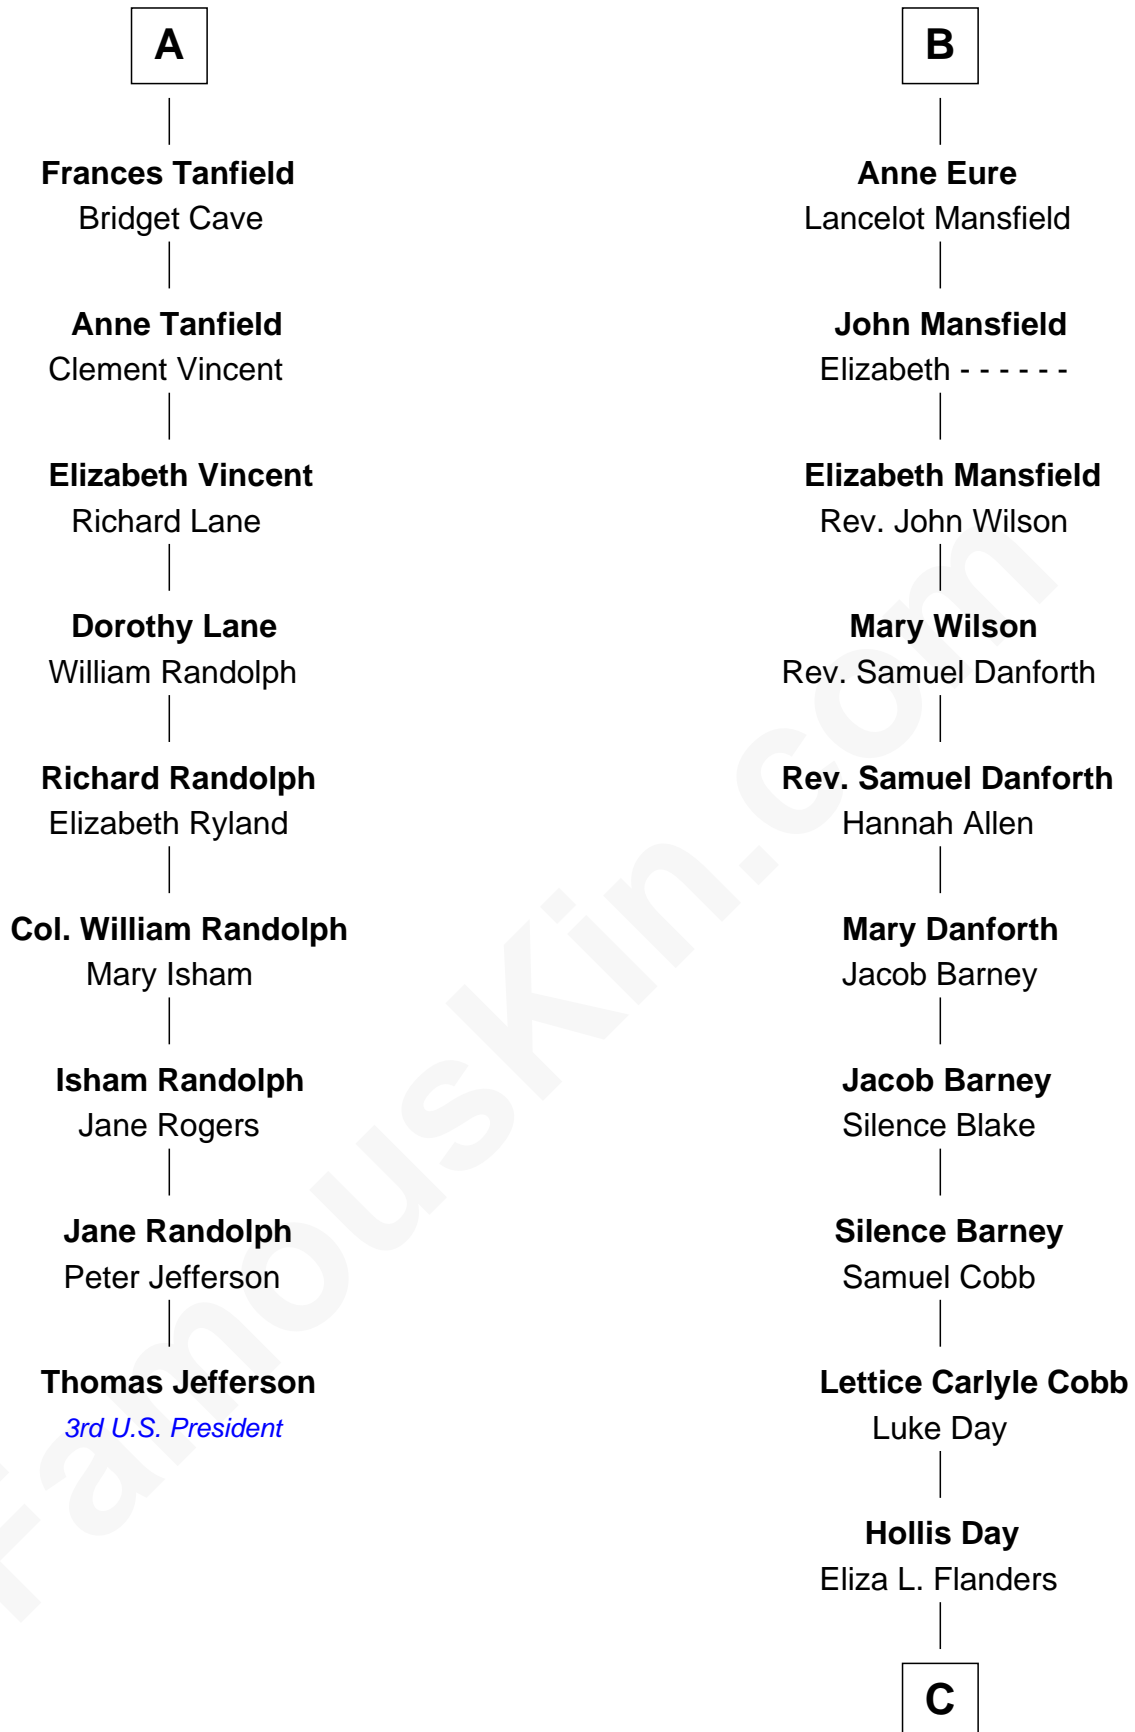

FamousKin.com

Relationship Chart of

Thomas Jefferson

3rd U.S. President and Signer of the Declaration of Independence

15th cousin 4 times removed of

Sandra Day O'Connor

First Female U.S. Supreme Court Justice

C

Henry Clay Day
Alice Edith Hilton

Henry R. Day
Ada Mae Wilkey

Sandra Day O'Connor
U.S. Supreme Court Justice

FamousKin.com