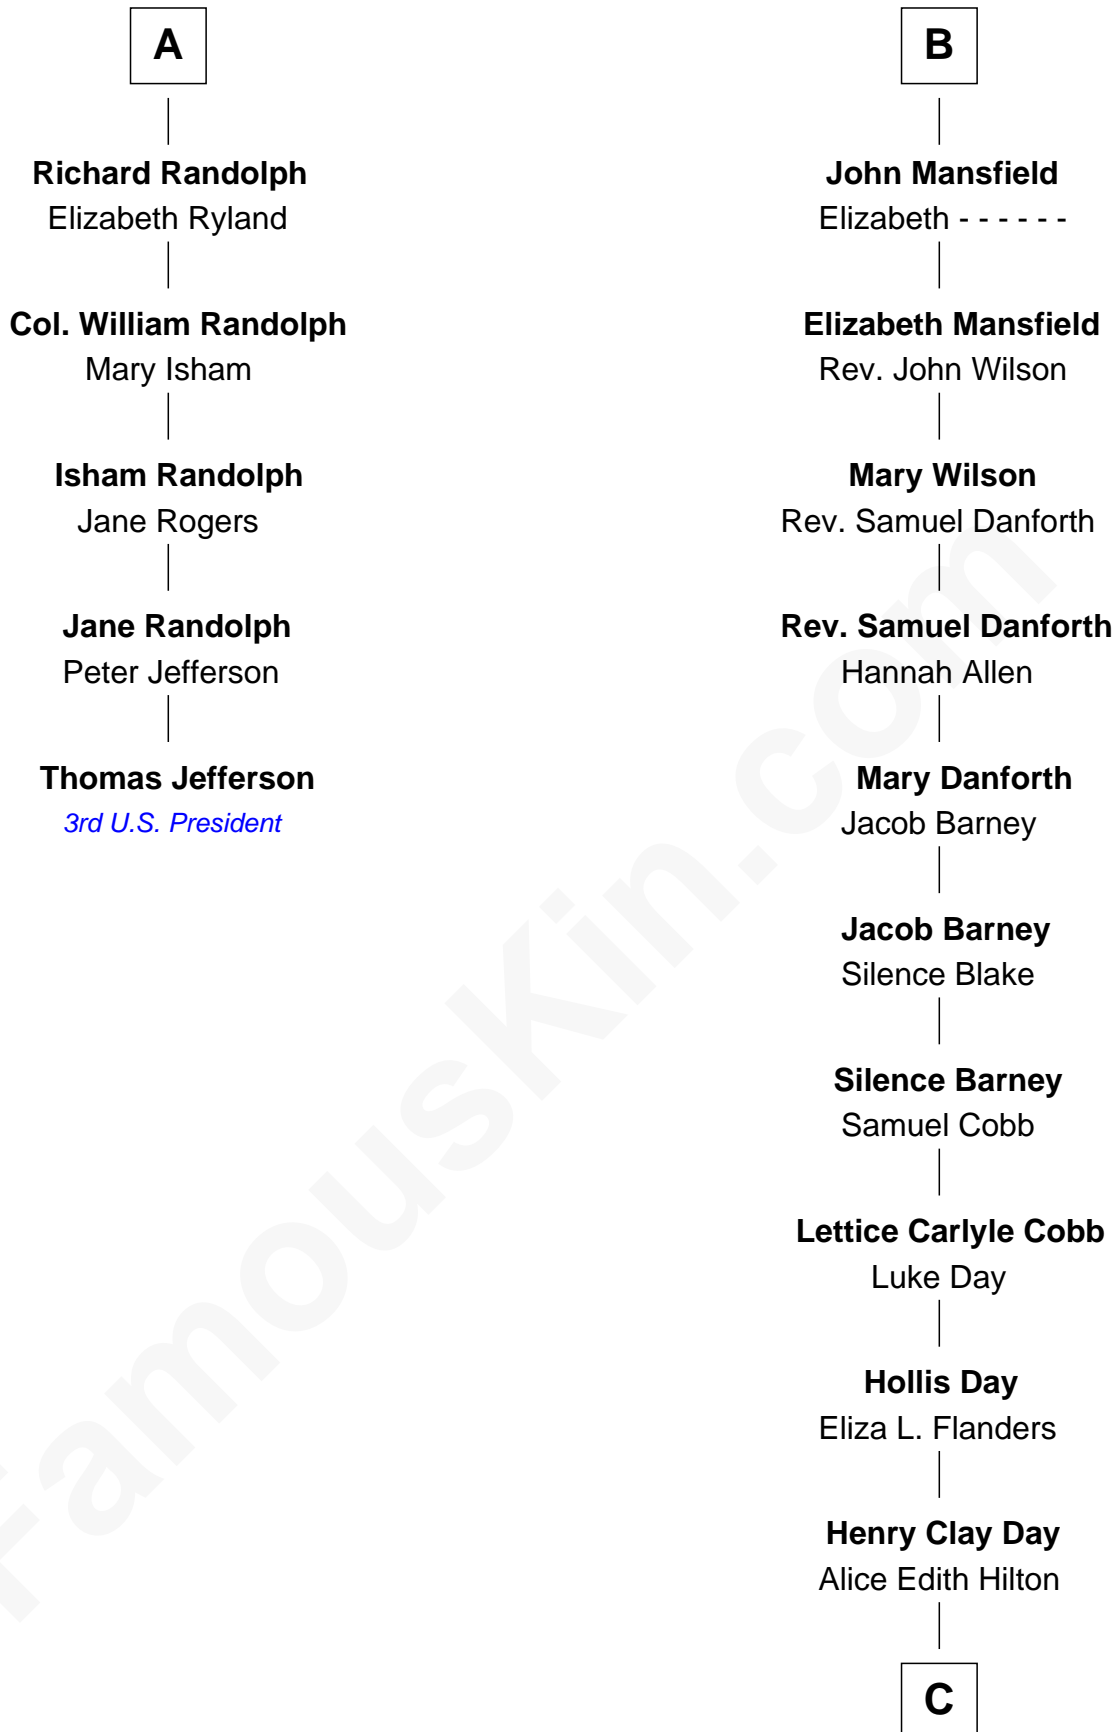

FamousKin.com

Relationship Chart of

Thomas Jefferson

3rd U.S. President and Signer of the Declaration of Independence

11th cousin 7 times removed of

Sandra Day O'Connor

First Female U.S. Supreme Court Justice

C

Henry R. Day
Ada Mae Wilkey

Sandra Day O'Connor
U.S. Supreme Court Justice

FamousKin.com