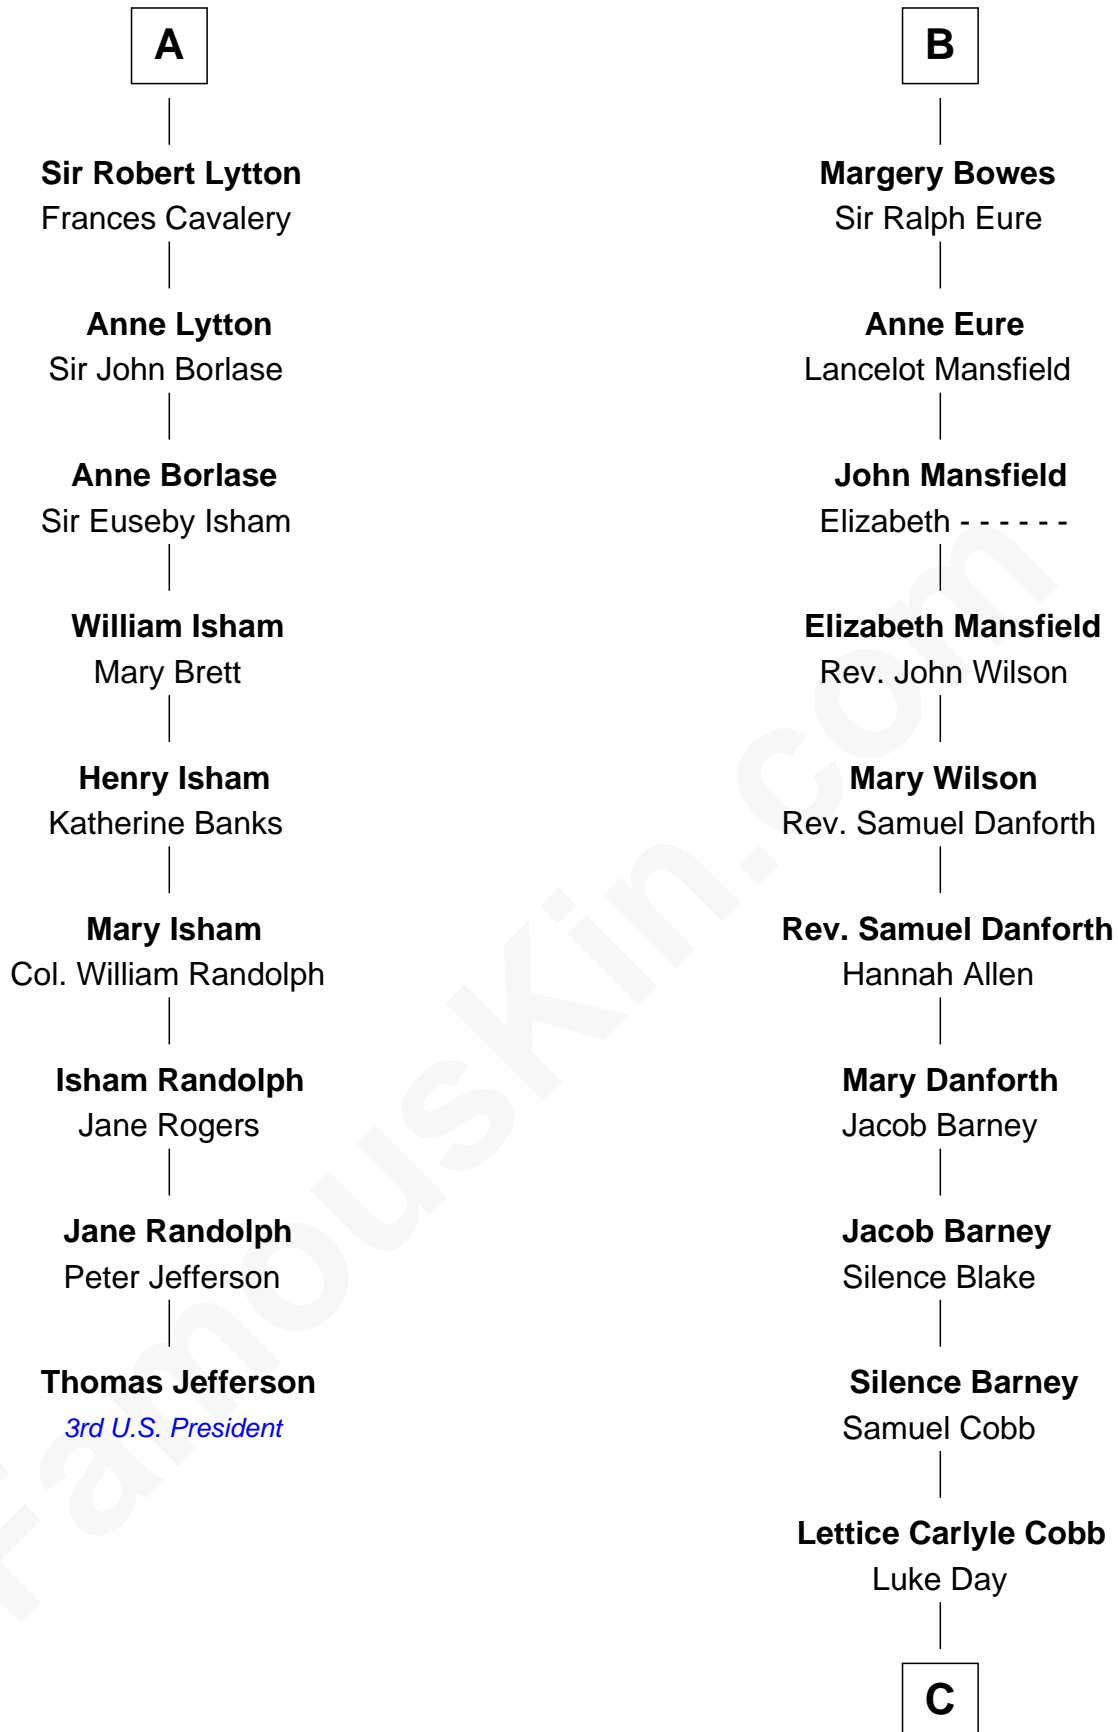

FamousKin.com

Relationship Chart of

Thomas Jefferson

3rd U.S. President and Signer of the Declaration of Independence

15th cousin 5 times removed of

Sandra Day O'Connor

First Female U.S. Supreme Court Justice

C

Hollis Day

Eliza L. Flanders

Henry Clay Day

Alice Edith Hilton

Henry R. Day

Ada Mae Wilkey

Sandra Day O'Connor