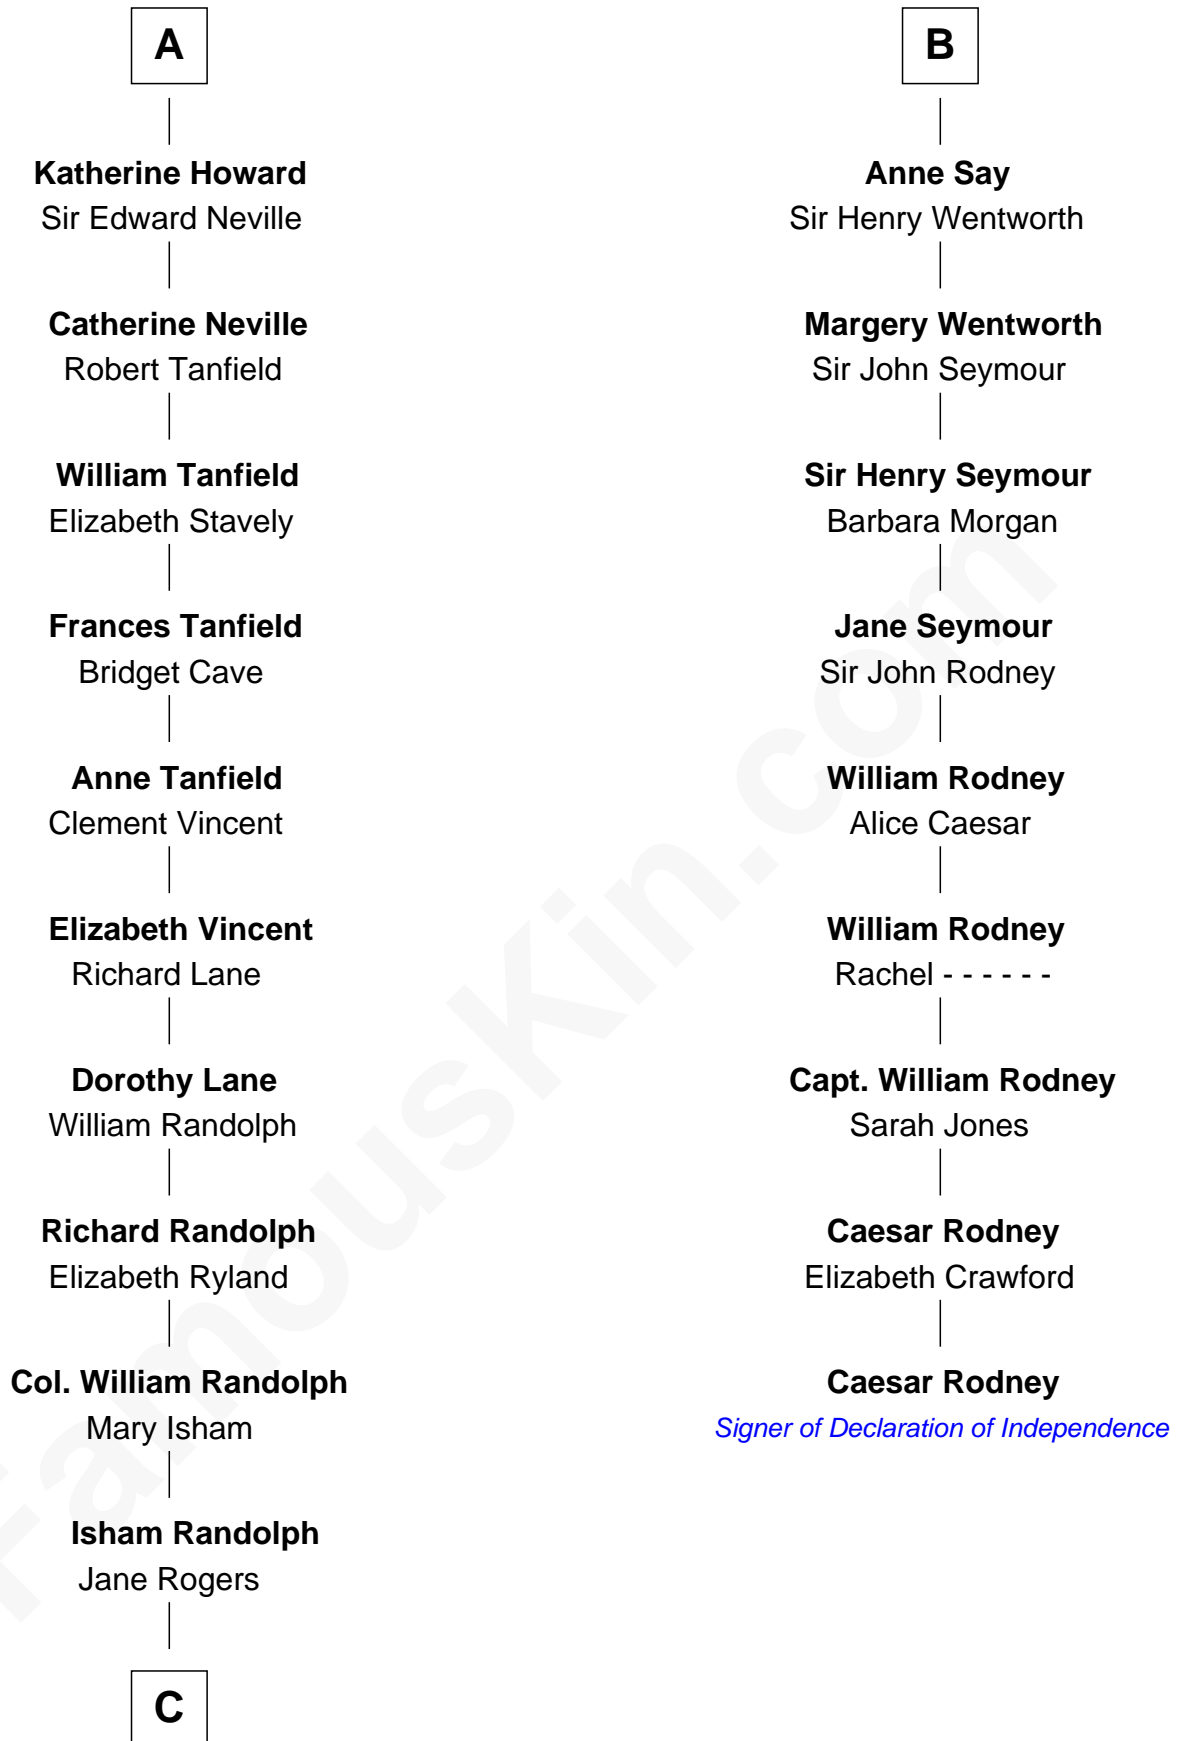

FamousKin.com

Relationship Chart of

Thomas Jefferson

3rd U.S. President and Signer of the Declaration of Independence

15th cousin 3 times removed of

Caesar Rodney

Signer of the Declaration of Independence

Sir Humphrey de Bohun

Eleanor de Bohun

Sir John de Verdun

Maud de Verdun

Sir John de Grey

Sir Roger de Grey

Elizabeth de Hastings

Sir Reynold de Grey

Eleanor le Strange

Ida Grey

John Cokayne

Elizabeth Cokayne

Sir Laurence Cheney

Elizabeth Cheney

Sir John Say

B

C