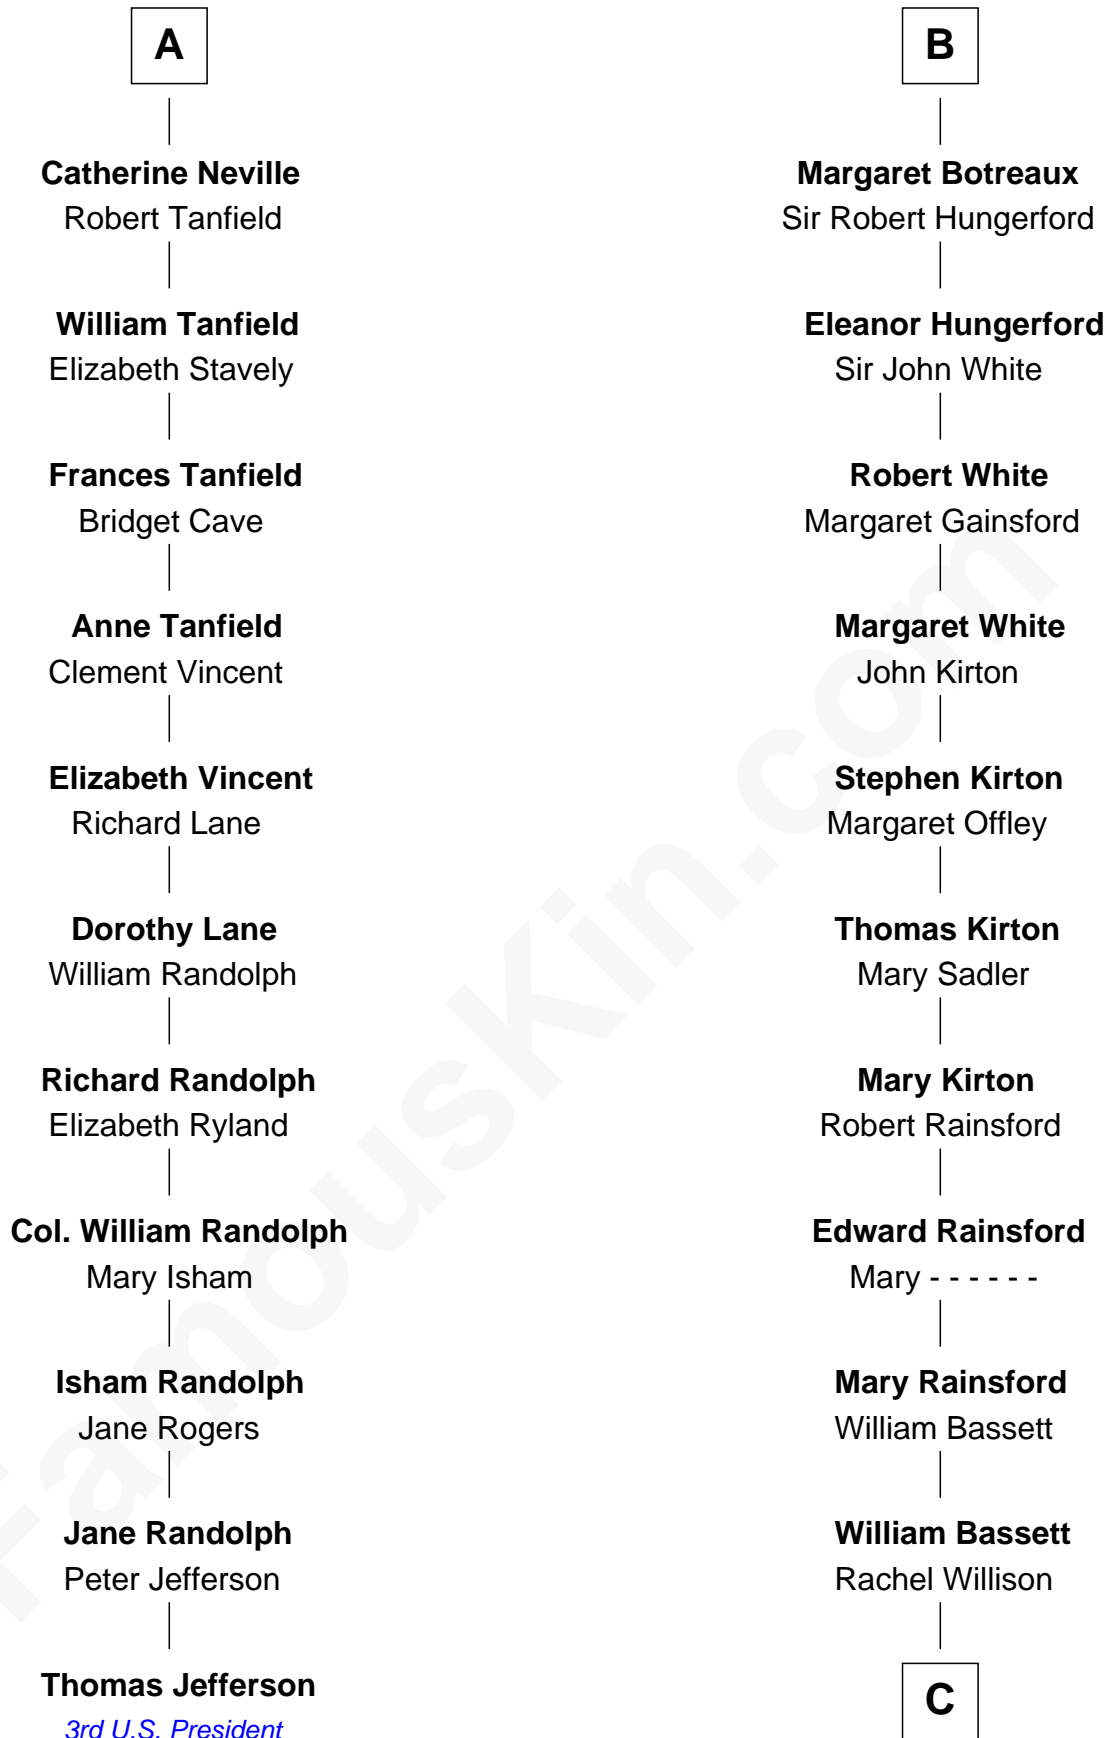

FamousKin.com

Relationship Chart of

Thomas Jefferson

3rd U.S. President and Signer of the Declaration of Independence

17th cousin 4 times removed of

Sir Charles Tupper

6th Prime Minister of Canada

C

William Bassett

Abigail Bourne

Mary Bassett

Eliakim Tupper

Charles Tupper

Elizabeth West

Rev. Charles Tupper

Miriam Lockhart