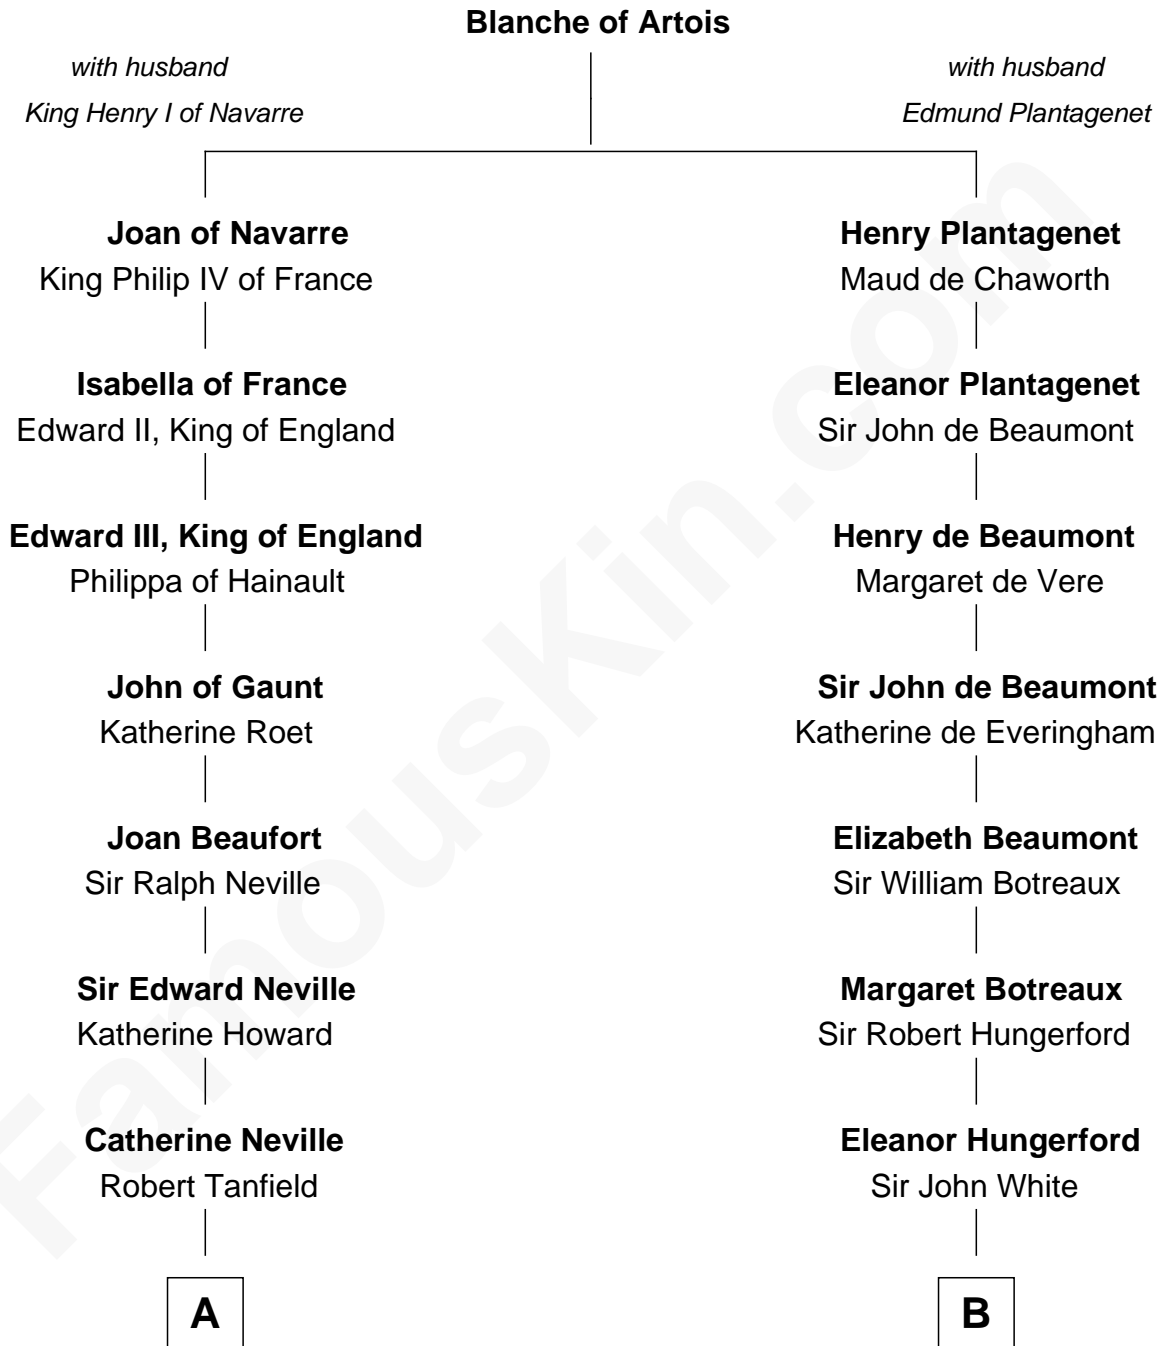

FamousKin.com

Relationship Chart of

Thomas Jefferson

3rd U.S. President and Signer of the Declaration of Independence

16th cousin 3 times removed of

Sir Charles Tupper

6th Prime Minister of Canada

C

Charles Tupper

Elizabeth West

Rev. Charles Tupper

Miriam Lockhart

Sir Charles Tupper

6th Prime Minister of Canada

FamousKin.com