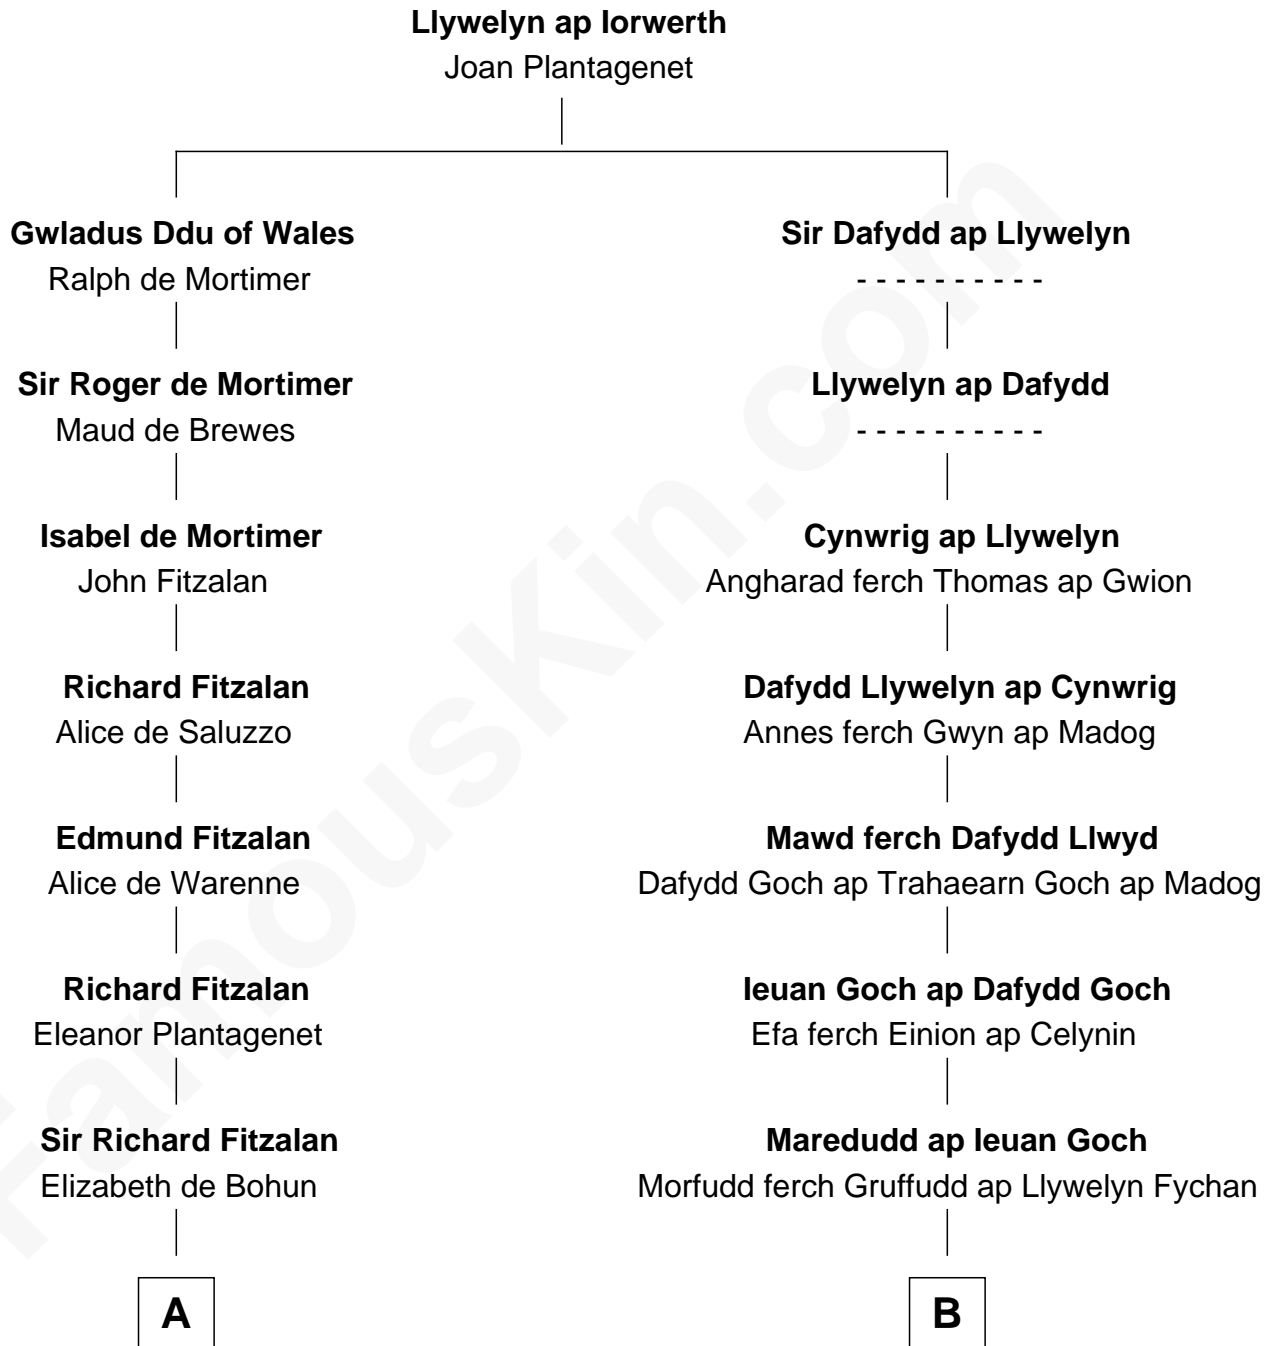

FamousKin.com

Relationship Chart of

Thomas Jefferson

3rd U.S. President and Signer of the Declaration of Independence

16th cousin 4 times removed of

Elihu Yale

Benefactor and Namesake of Yale College

A

Elizabeth Fitzalan
Sir Thomas Mowbray

Margaret Mowbray
Sir Robert Howard

Katherine Howard
Sir Edward Neville

Catherine Neville
Robert Tanfield

William Tanfield
Elizabeth Stavelly

Frances Tanfield
Bridget Cave

Anne Tanfield
Clement Vincent

Elizabeth Vincent
Richard Lane

Dorothy Lane
William Randolph

Richard Randolph
Elizabeth Ryland

C

B

Lleucu ferch Maredudd
Gruffudd ap Cynwrig ap Bleddyn Llwyd

Dafydd Llwyd ap Gruffudd
Gwen ferch Gruffudd Goch ap Ieuan

Isham Randolph

Jane Rogers

Jane Randolph

Peter Jefferson

Thomas Jefferson

3rd U.S. President

FamousKin.com