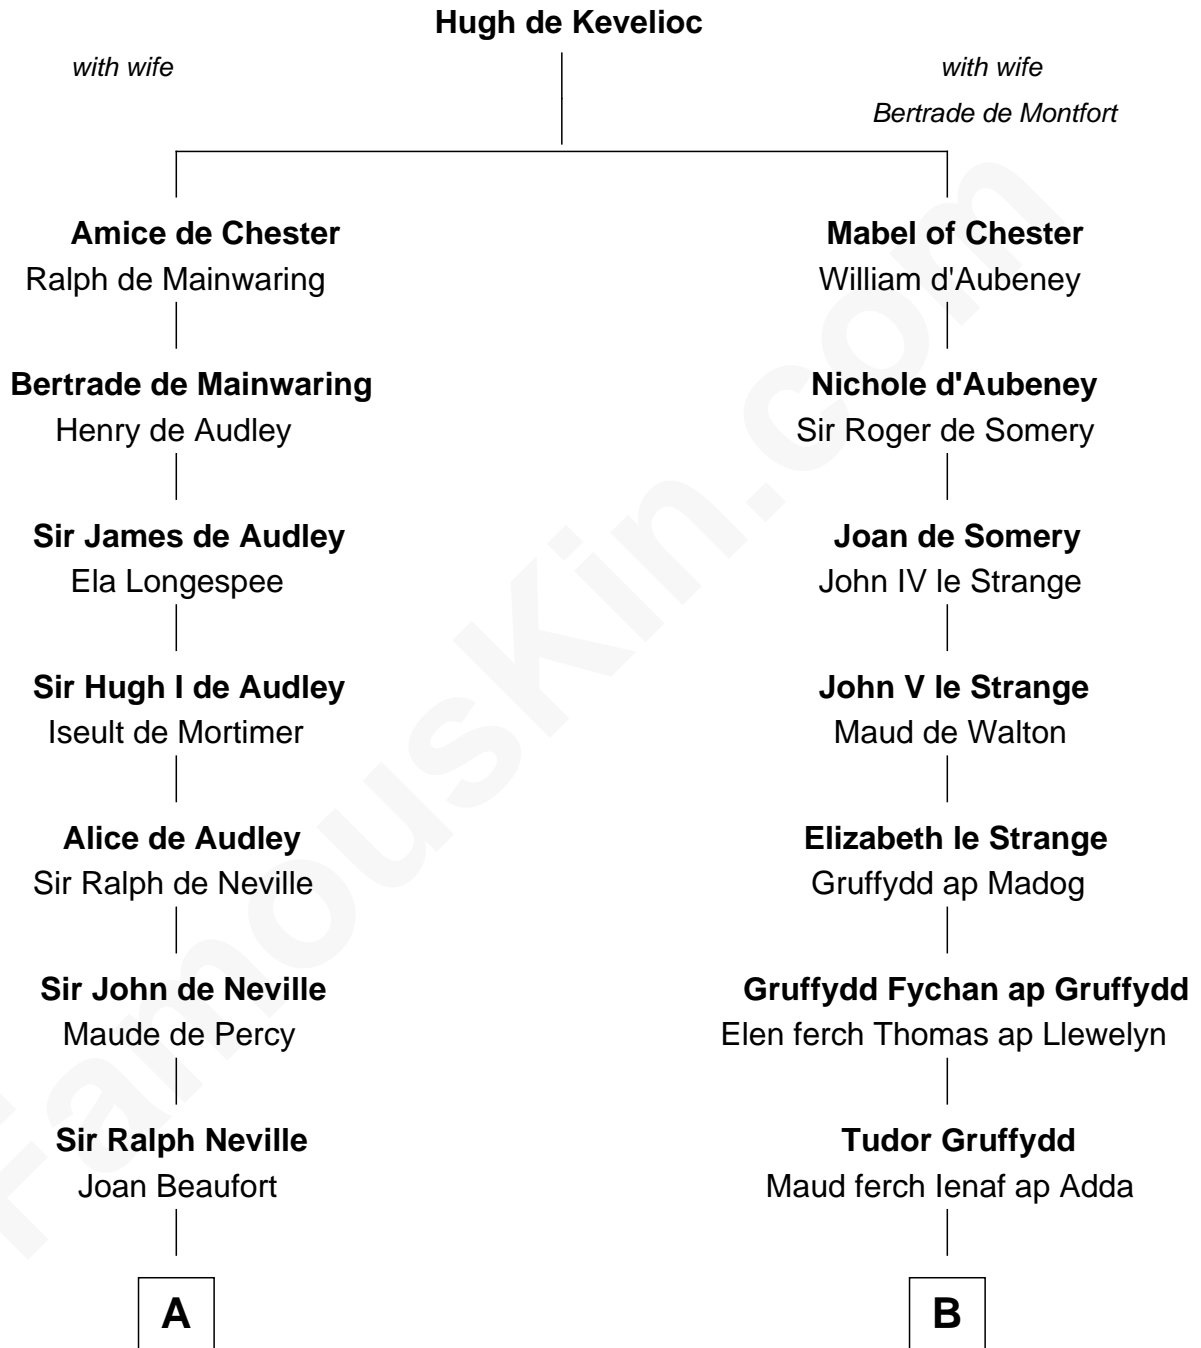

FamousKin.com

Relationship Chart of

Thomas Jefferson

3rd U.S. President and Signer of the Declaration of Independence

14th cousin 4 times removed of

Elihu Yale

Benefactor and Namesake of Yale College