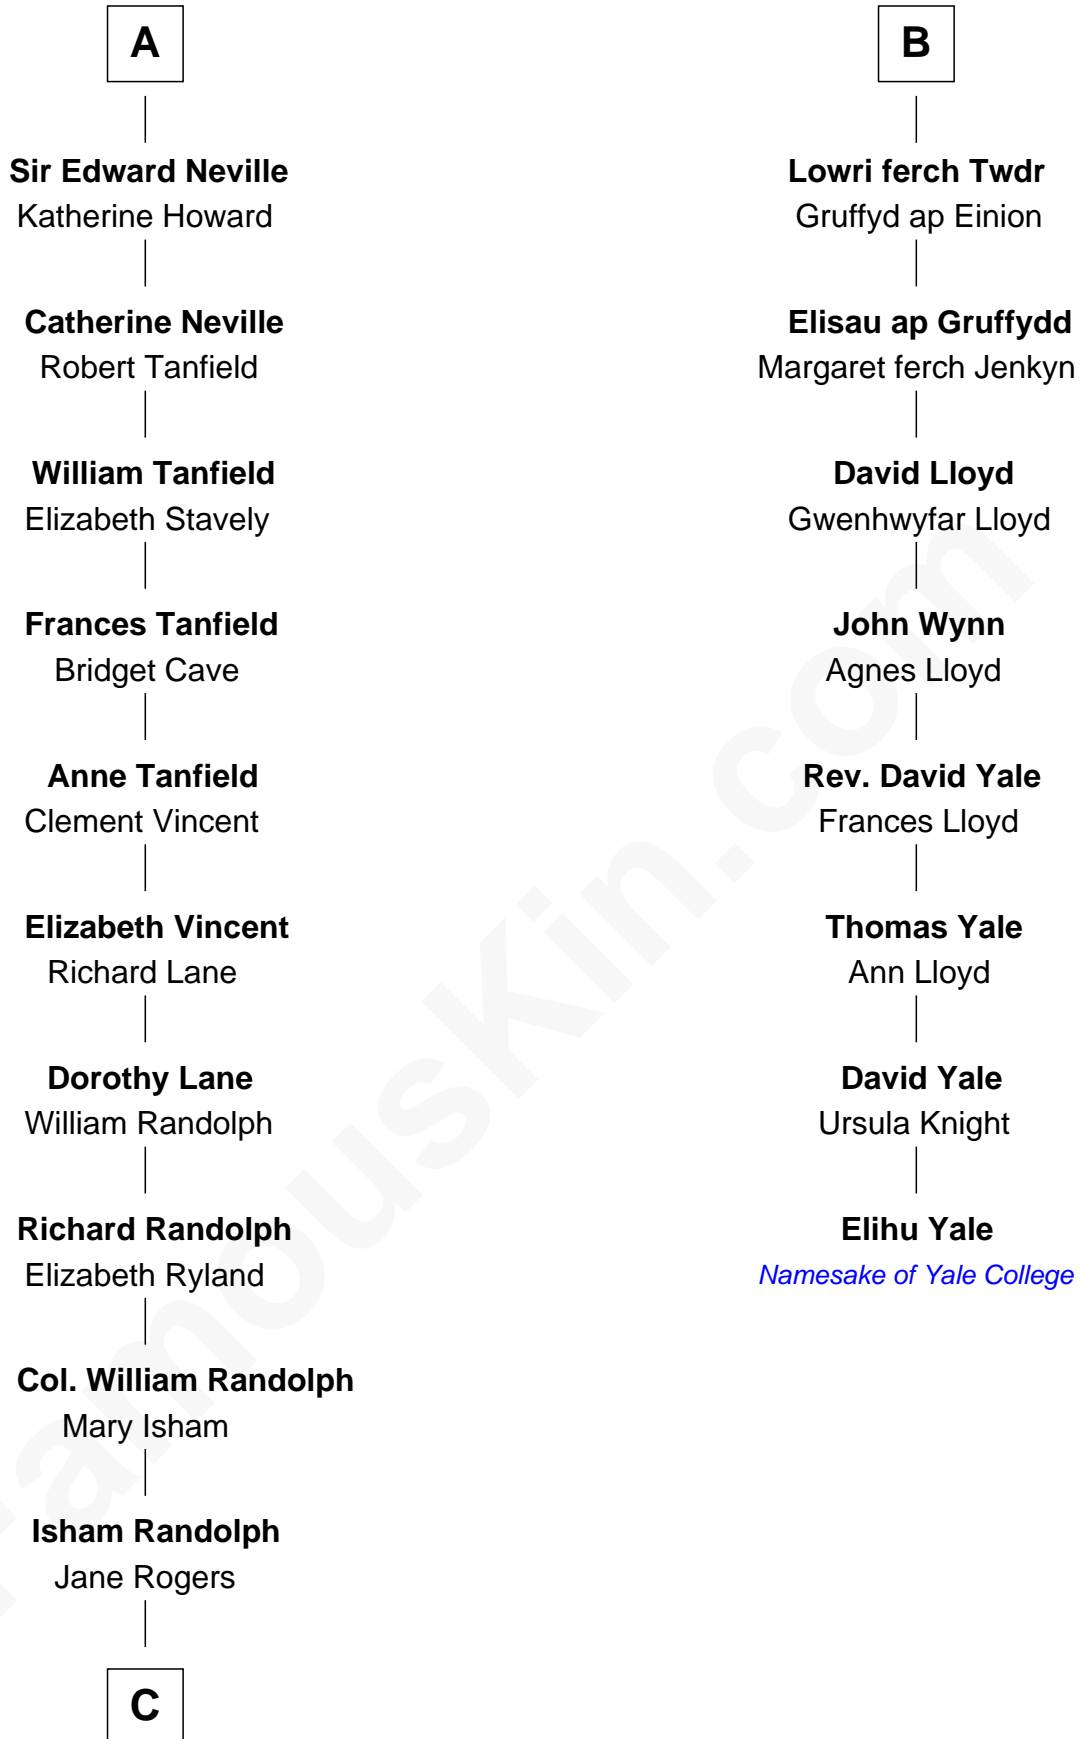

## Relationship Chart of

### Thomas Jefferson

3rd U.S. President and Signer of the Declaration of Independence

14th cousin 4 times removed of

### Elihu Yale

Benefactor and Namesake of Yale College

**C**

—  
**Jane Randolph**

Peter Jefferson

—  
**Thomas Jefferson**

*3rd U.S. President*

FamousKin.com