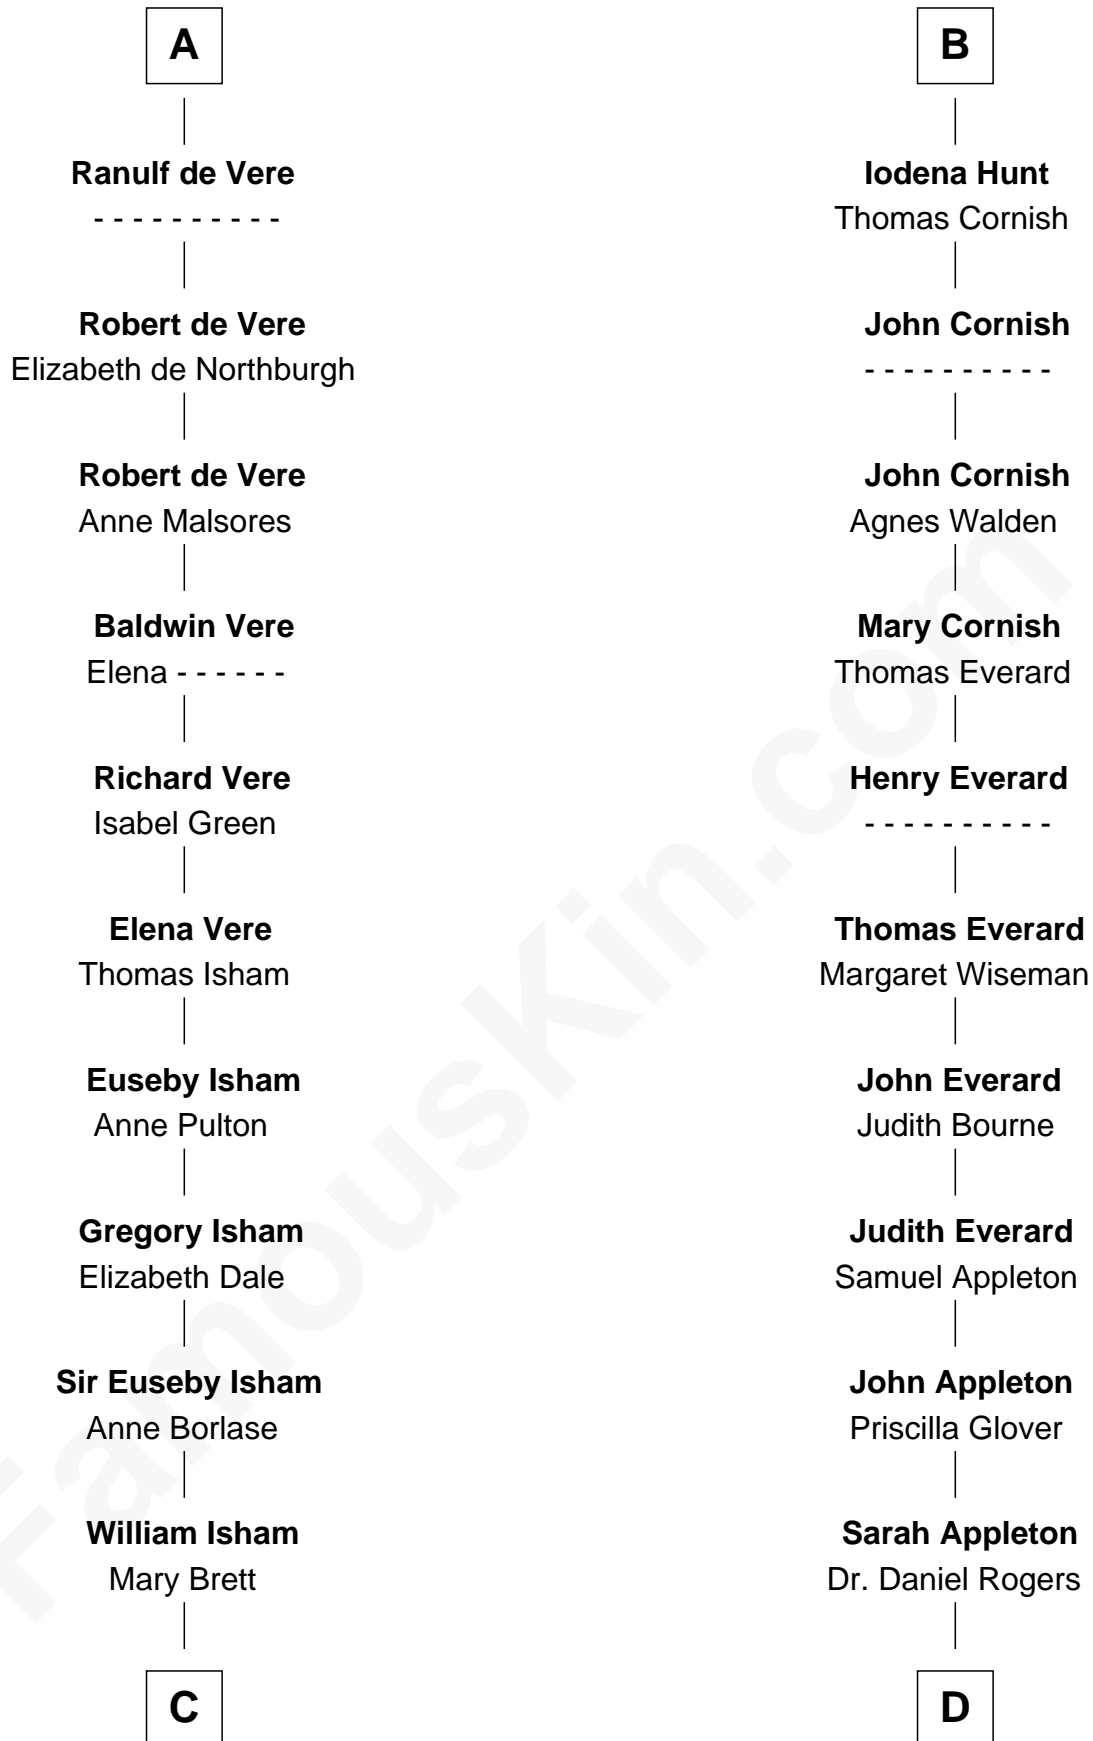

## Relationship Chart of

### Thomas Jefferson

3rd U.S. President and Signer of the Declaration of Independence

21st cousin of

### Colonel Robert Gould Shaw

U.S. Civil War leader of film "Glory" fame

**C**

**Henry Isham**  
Katherine Banks

**Mary Isham**  
Col. William Randolph

**Isham Randolph**  
Jane Rogers

**Jane Randolph**  
Peter Jefferson

**Thomas Jefferson**  
*3rd U.S. President*

**D**

**Rev. Daniel Rogers**  
Elizabeth Ruggles

**Sarah Rogers**  
Samuel Parkman

**Elizabeth Willard Parkman**  
Robert Gould Shaw

**Francis George Shaw**  
Sarah Blake Sturgis