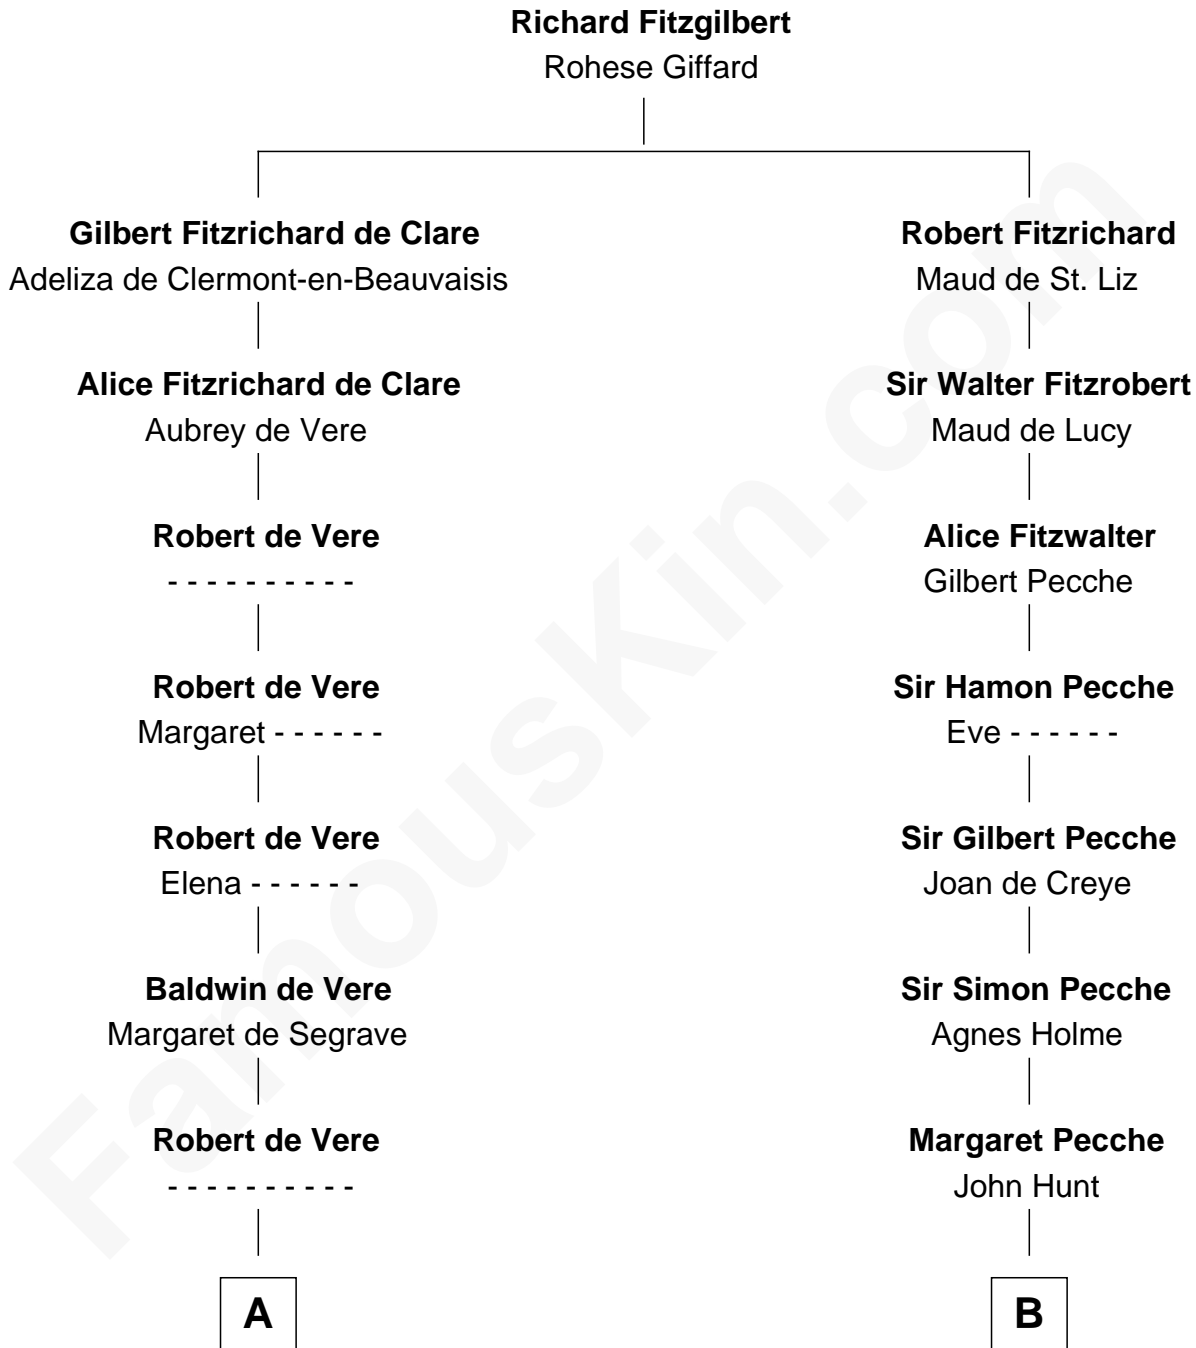

## Relationship Chart of

### Thomas Jefferson

3rd U.S. President and Signer of the Declaration of Independence

21st cousin of

### Colonel Robert Gould Shaw

U.S. Civil War leader of film "Glory" fame

**C**

**Henry Isham**  
Katherine Banks

**Mary Isham**  
Col. William Randolph

**Isham Randolph**  
Jane Rogers

**Jane Randolph**  
Peter Jefferson