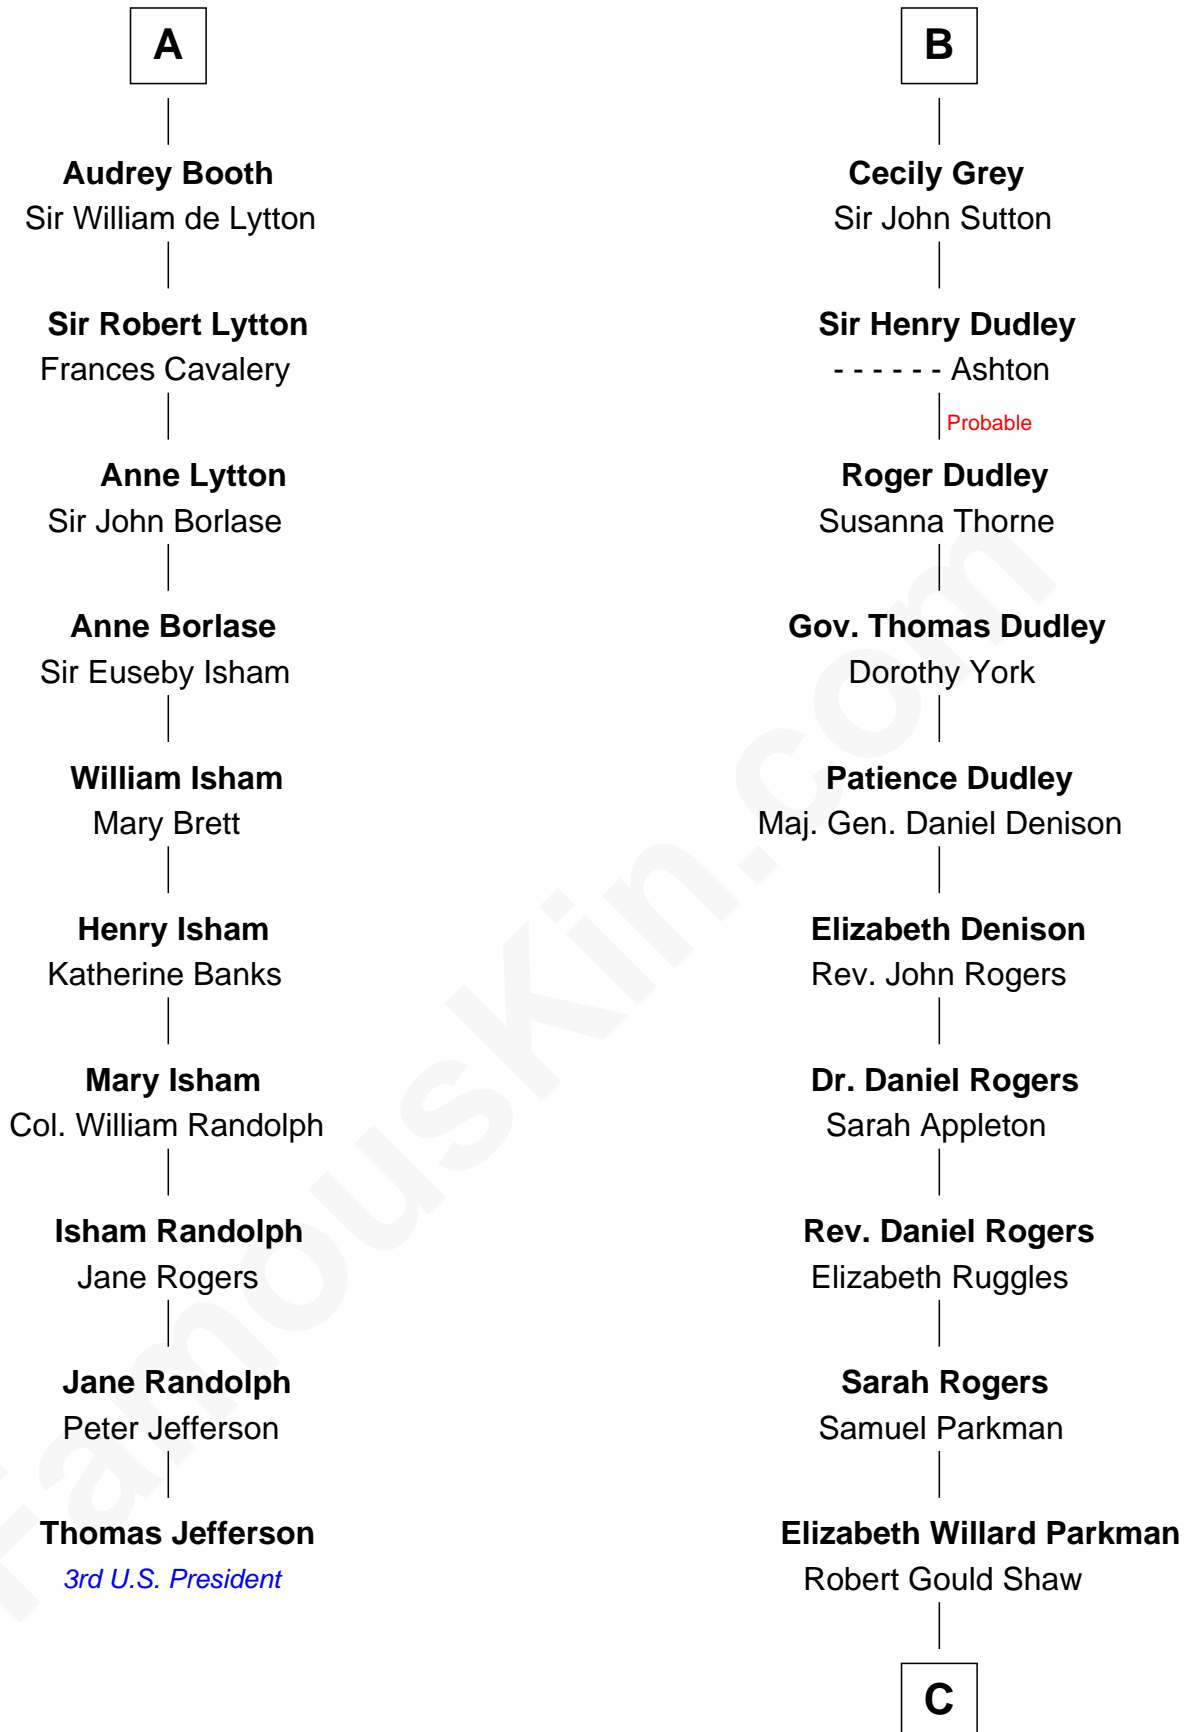

FamousKin.com

Relationship Chart of

Thomas Jefferson

3rd U.S. President and Signer of the Declaration of Independence

16th cousin 2 times removed of

Colonel Robert Gould Shaw

U.S. Civil War leader of film "Glory" fame

C

Francis George Shaw

Sarah Blake Sturgis

Colonel Robert Gould Shaw

Main character in film "Glory"

FamousKin.com