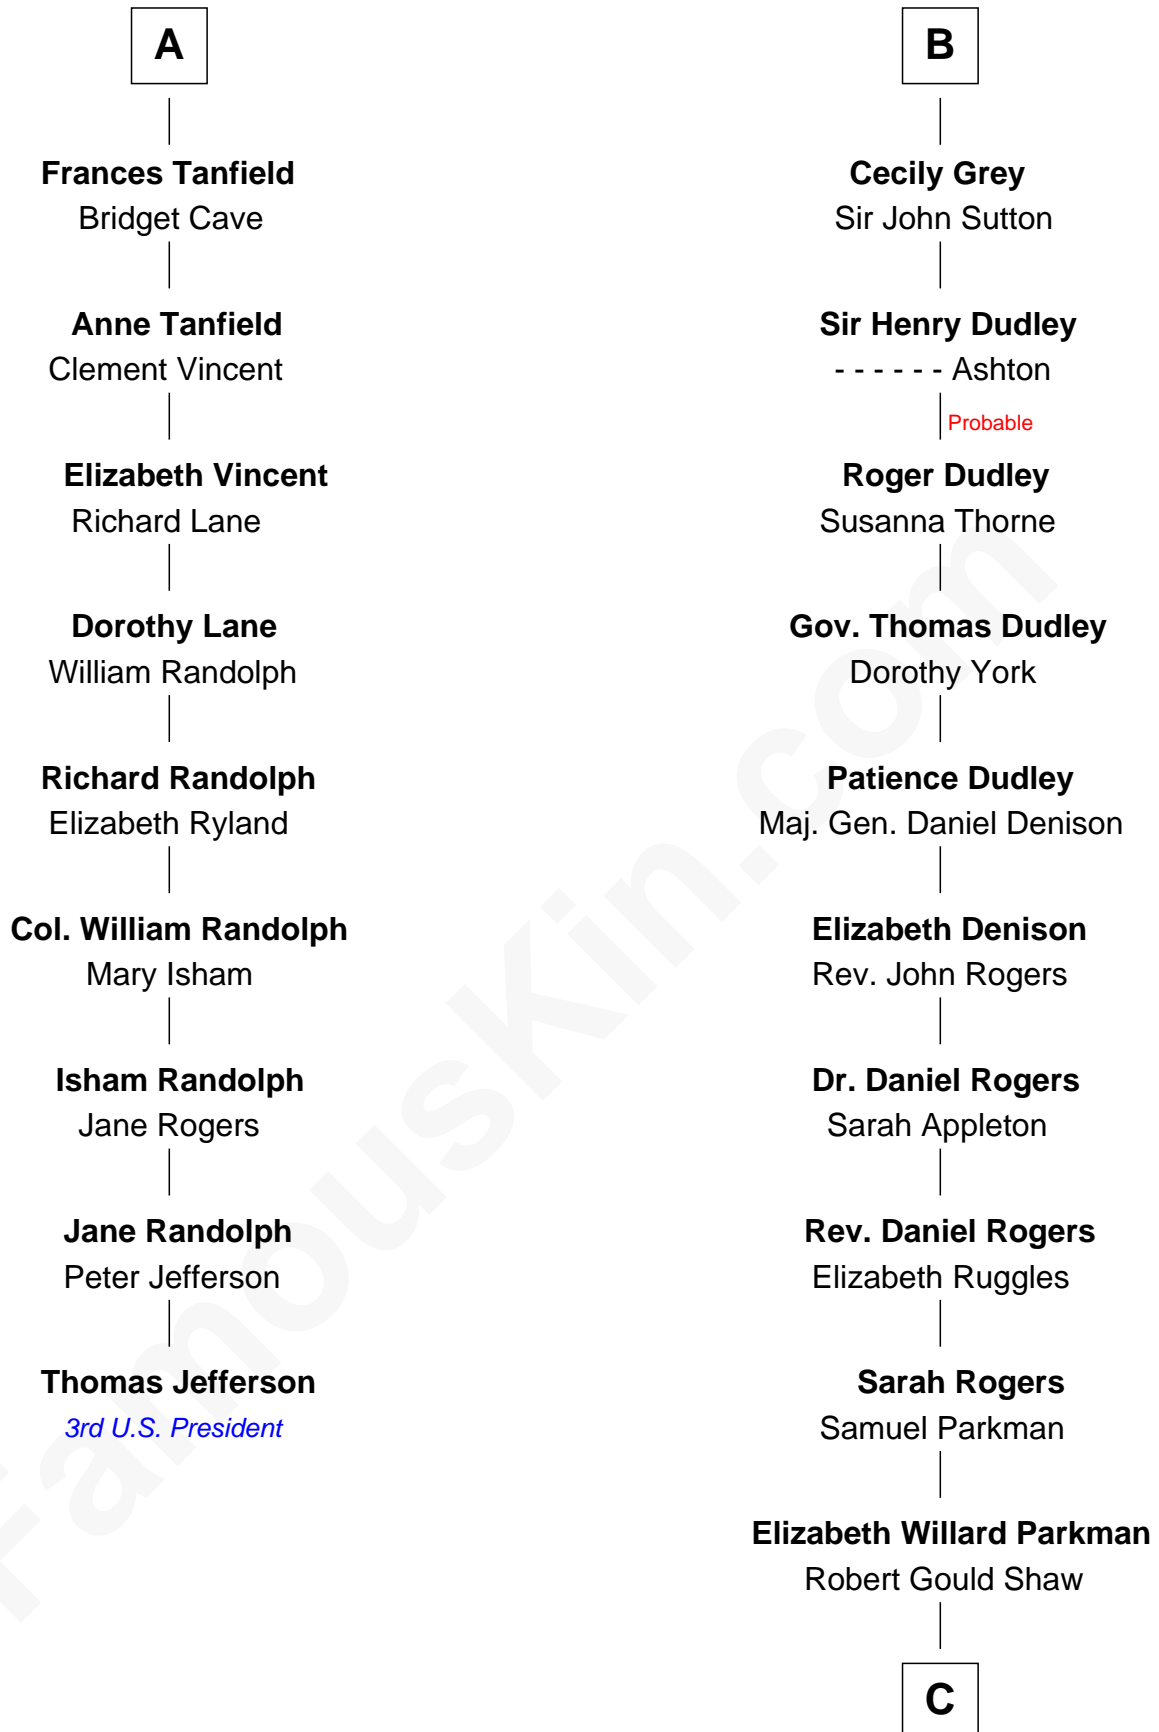

FamousKin.com

Relationship Chart of

Thomas Jefferson

3rd U.S. President and Signer of the Declaration of Independence

15th cousin 3 times removed of

Colonel Robert Gould Shaw

U.S. Civil War leader of film "Glory" fame

C

Francis George Shaw

Sarah Blake Sturgis

Colonel Robert Gould Shaw

Main character in film "Glory"

FamousKin.com