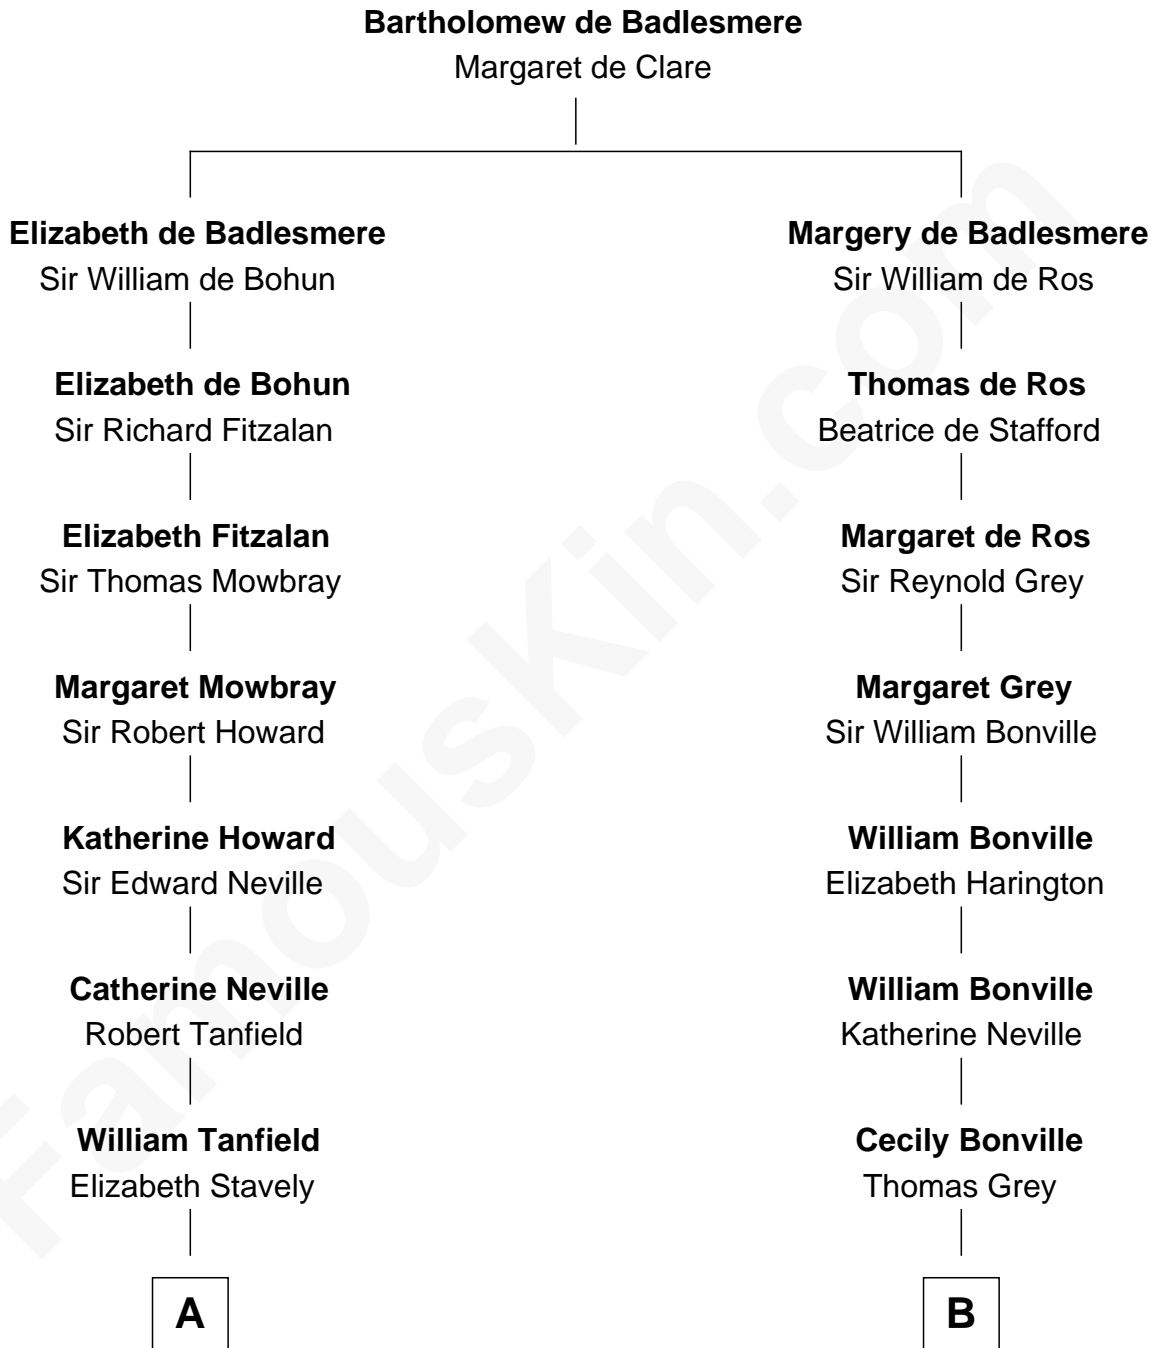

FamousKin.com

Relationship Chart of

Thomas Jefferson

3rd U.S. President and Signer of the Declaration of Independence

15th cousin 3 times removed of

Colonel Robert Gould Shaw

U.S. Civil War leader of film "Glory" fame

C

Francis George Shaw

Sarah Blake Sturgis

Colonel Robert Gould Shaw

Main character in film "Glory"

FamousKin.com