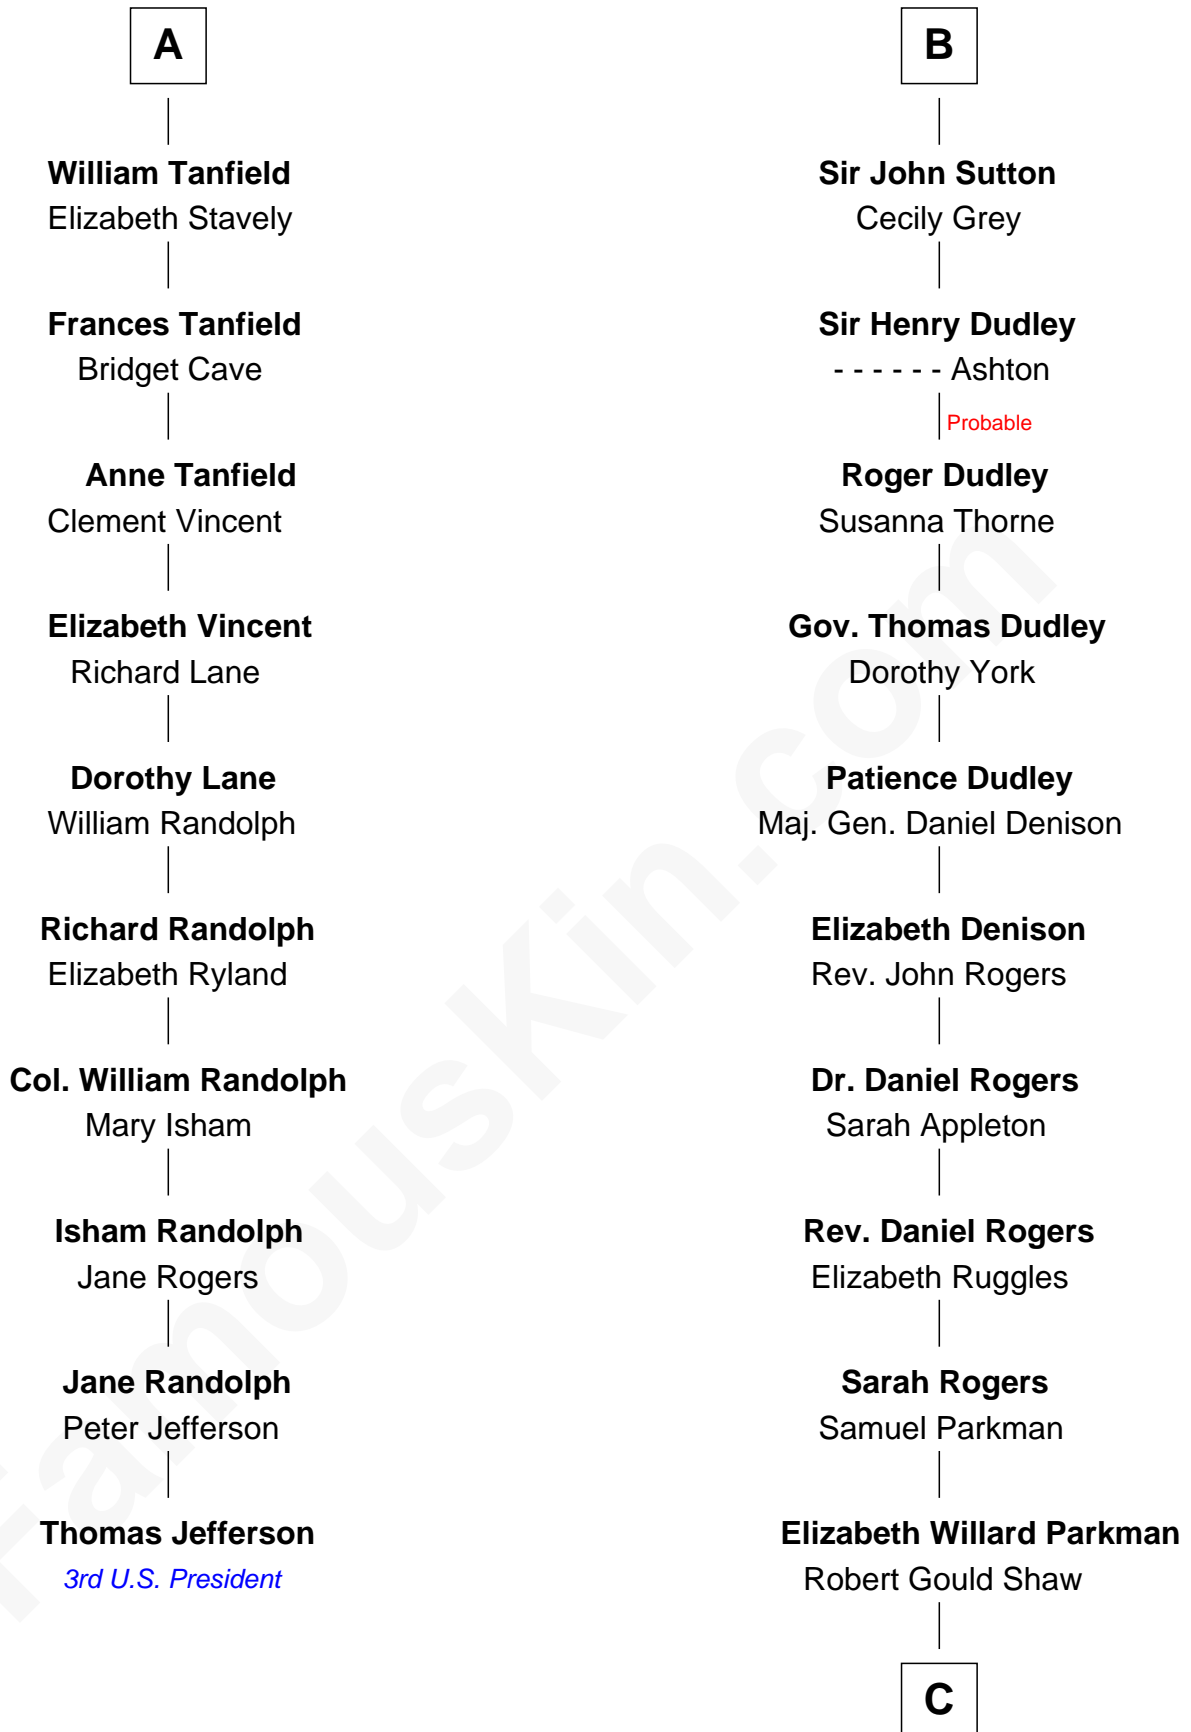

FamousKin.com

Relationship Chart of

Thomas Jefferson

3rd U.S. President and Signer of the Declaration of Independence

16th cousin 2 times removed of

Colonel Robert Gould Shaw

U.S. Civil War leader of film "Glory" fame

C

Francis George Shaw

Sarah Blake Sturgis

Colonel Robert Gould Shaw

Main character in film "Glory"

FamousKin.com