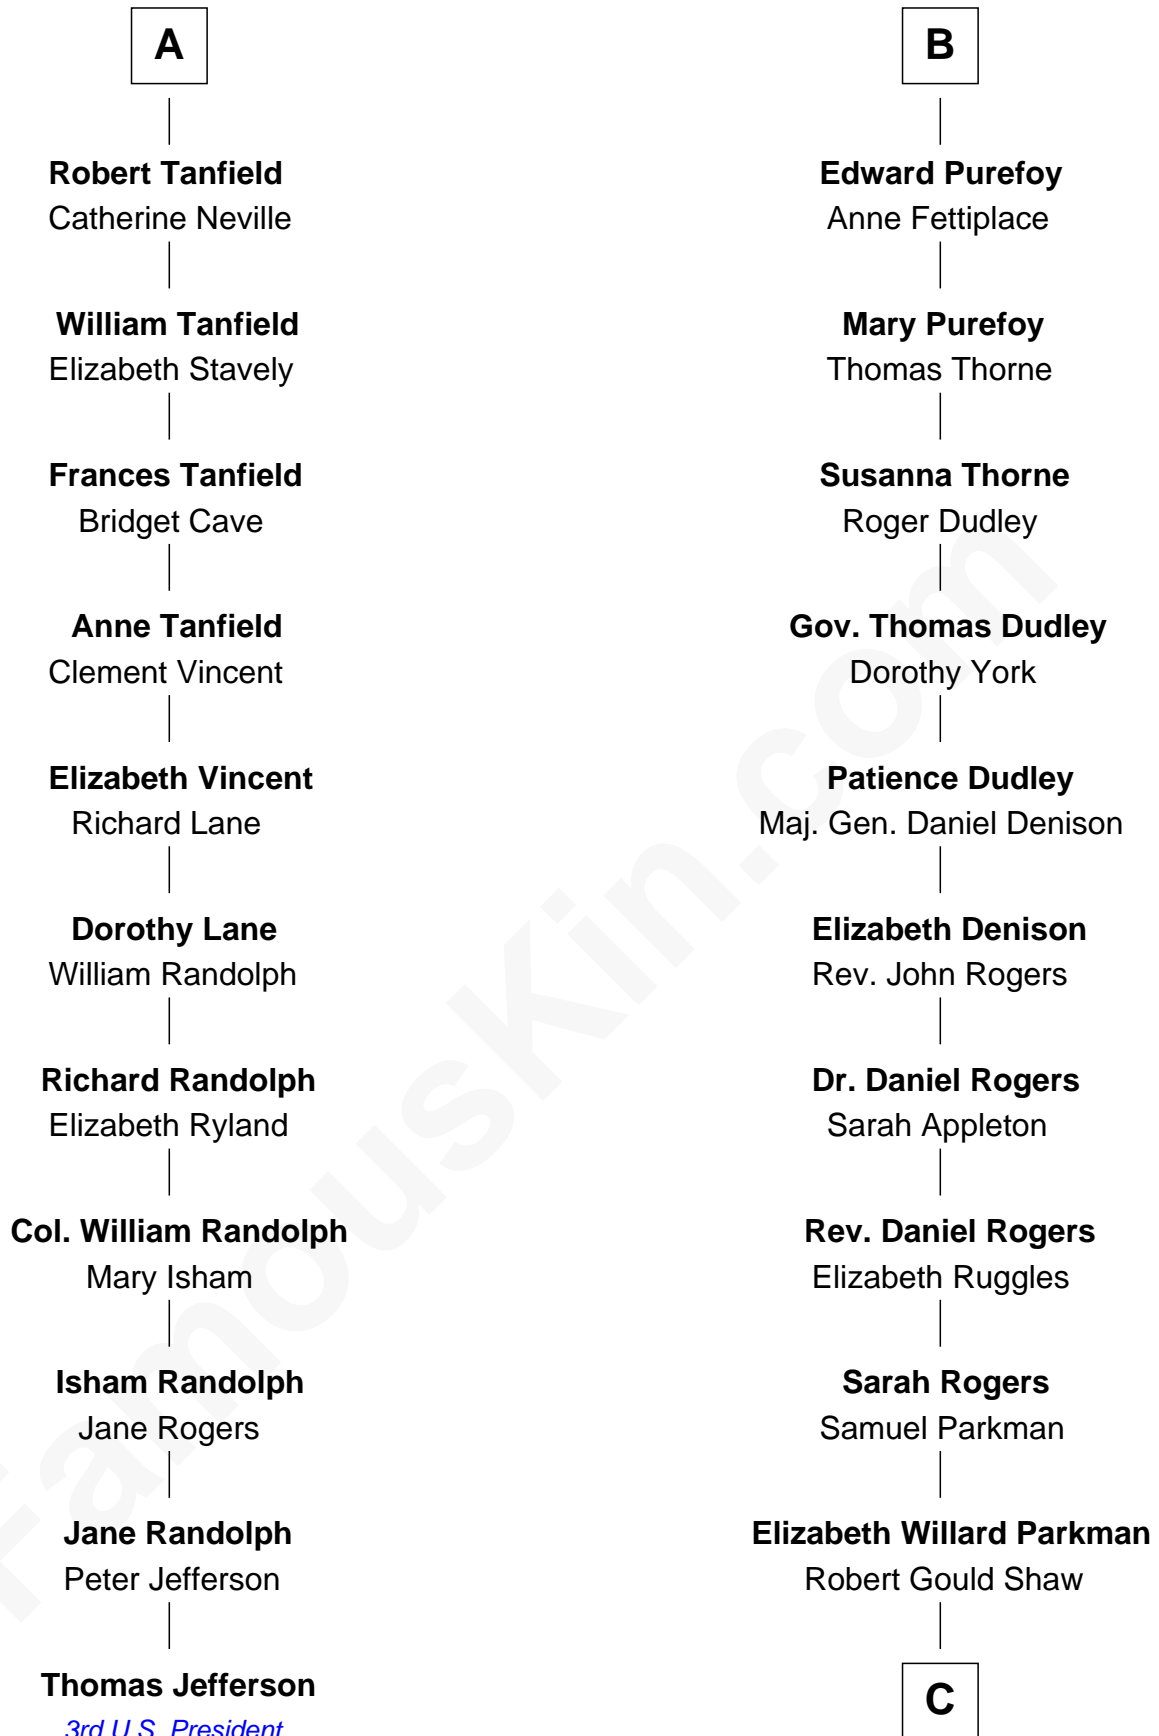

FamousKin.com

Relationship Chart of

Thomas Jefferson

3rd U.S. President and Signer of the Declaration of Independence

17th cousin 1 time removed of

Colonel Robert Gould Shaw

U.S. Civil War leader of film "Glory" fame

Sir Nicholas Audley

Joan Martin

C

Francis George Shaw

Sarah Blake Sturgis

Colonel Robert Gould Shaw

Main character in film "Glory"

FamousKin.com