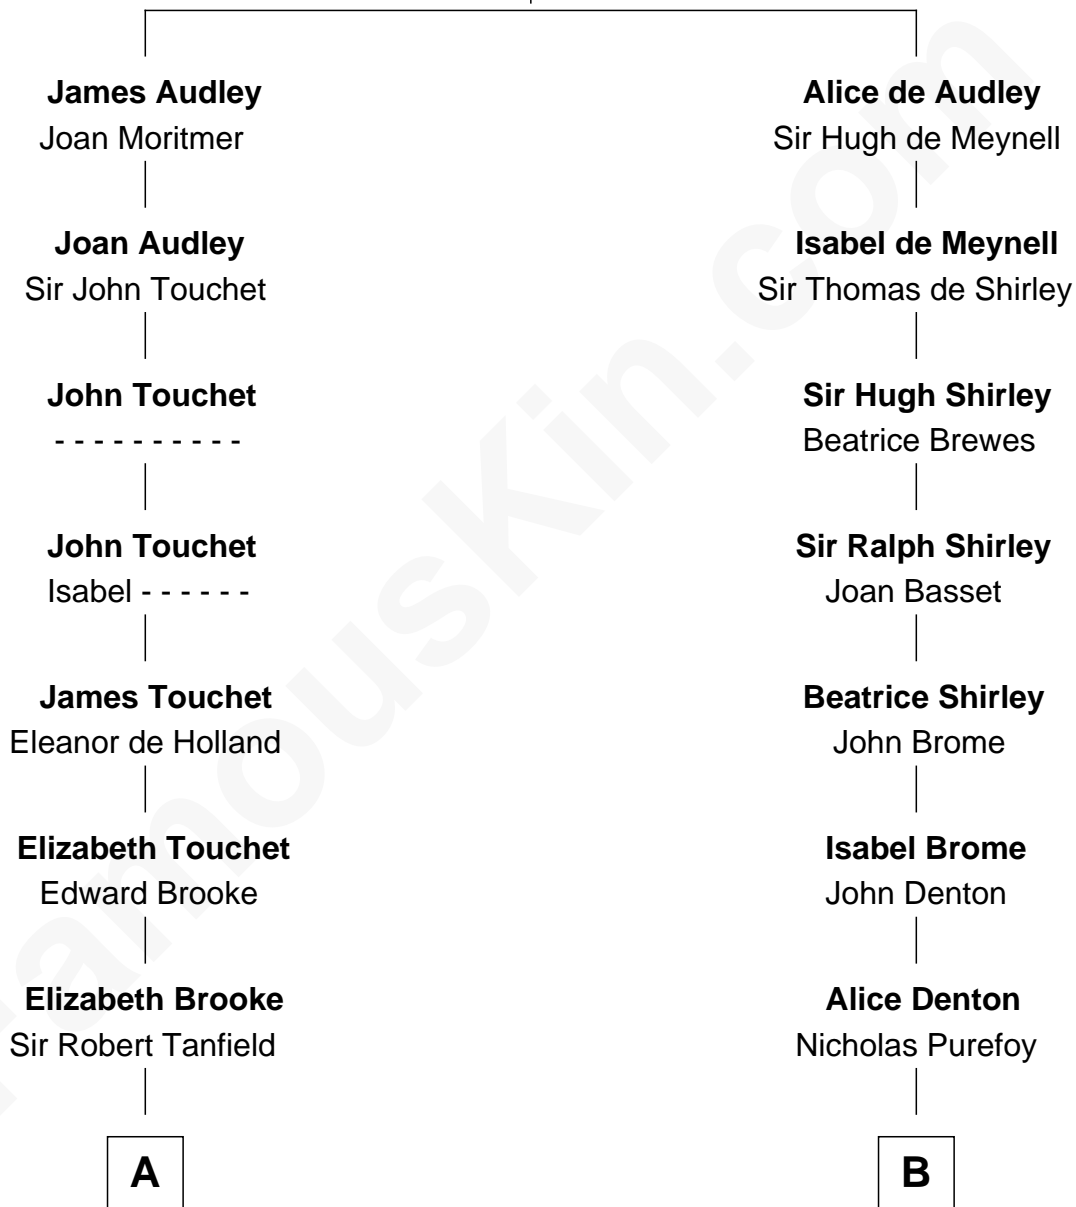

FamousKin.com

Relationship Chart of

Thomas Jefferson

3rd U.S. President and Signer of the Declaration of Independence

17th cousin 1 time removed of

Colonel Robert Gould Shaw

U.S. Civil War leader of film "Glory" fame

Sir Nicholas Audley

Joan Martin

C

Francis George Shaw

Sarah Blake Sturgis

Colonel Robert Gould Shaw

Main character in film "Glory"

FamousKin.com