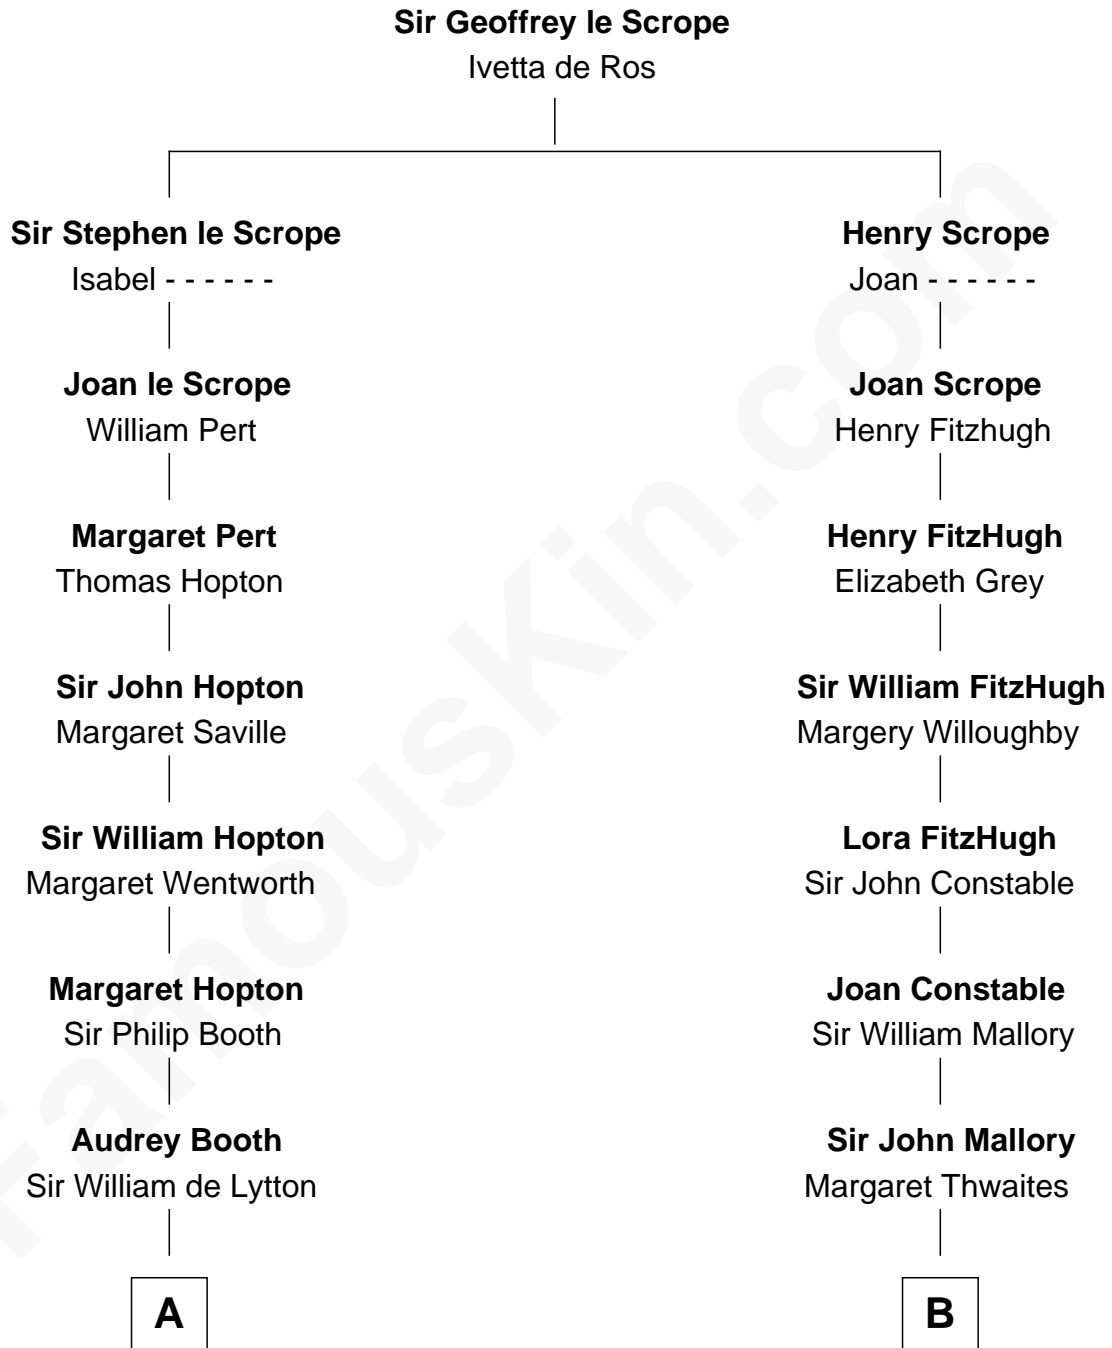

FamousKin.com

Relationship Chart of

Thomas Jefferson

3rd U.S. President and Signer of the Declaration of Independence

15th cousin 4 times removed of

Steve McQueen
Movie Actor

C

Caroline Myrtle Culbertson