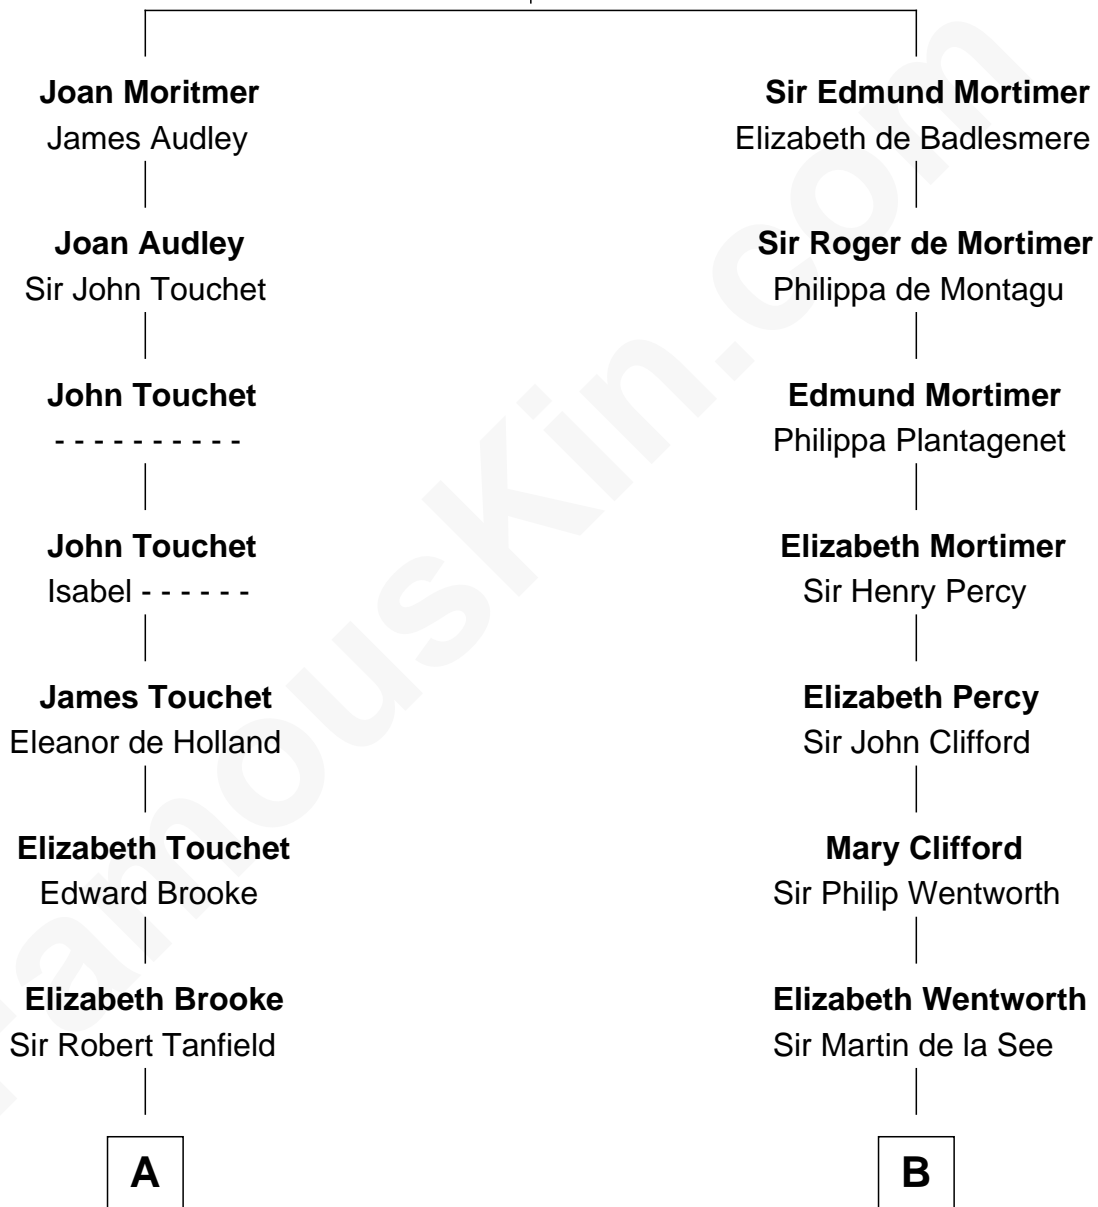

FamousKin.com

Relationship Chart of

Thomas Jefferson

3rd U.S. President and Signer of the Declaration of Independence

17th cousin 4 times removed of

Roy Rogers

Cowboy movie actor and singer

Roger de Mortimer

Joan de Geneville

C

Moses Kibbe

Sarah Everman

Jacintha Kibbe

William Womack

Archer Womack

Patricia Adeline Hatchett