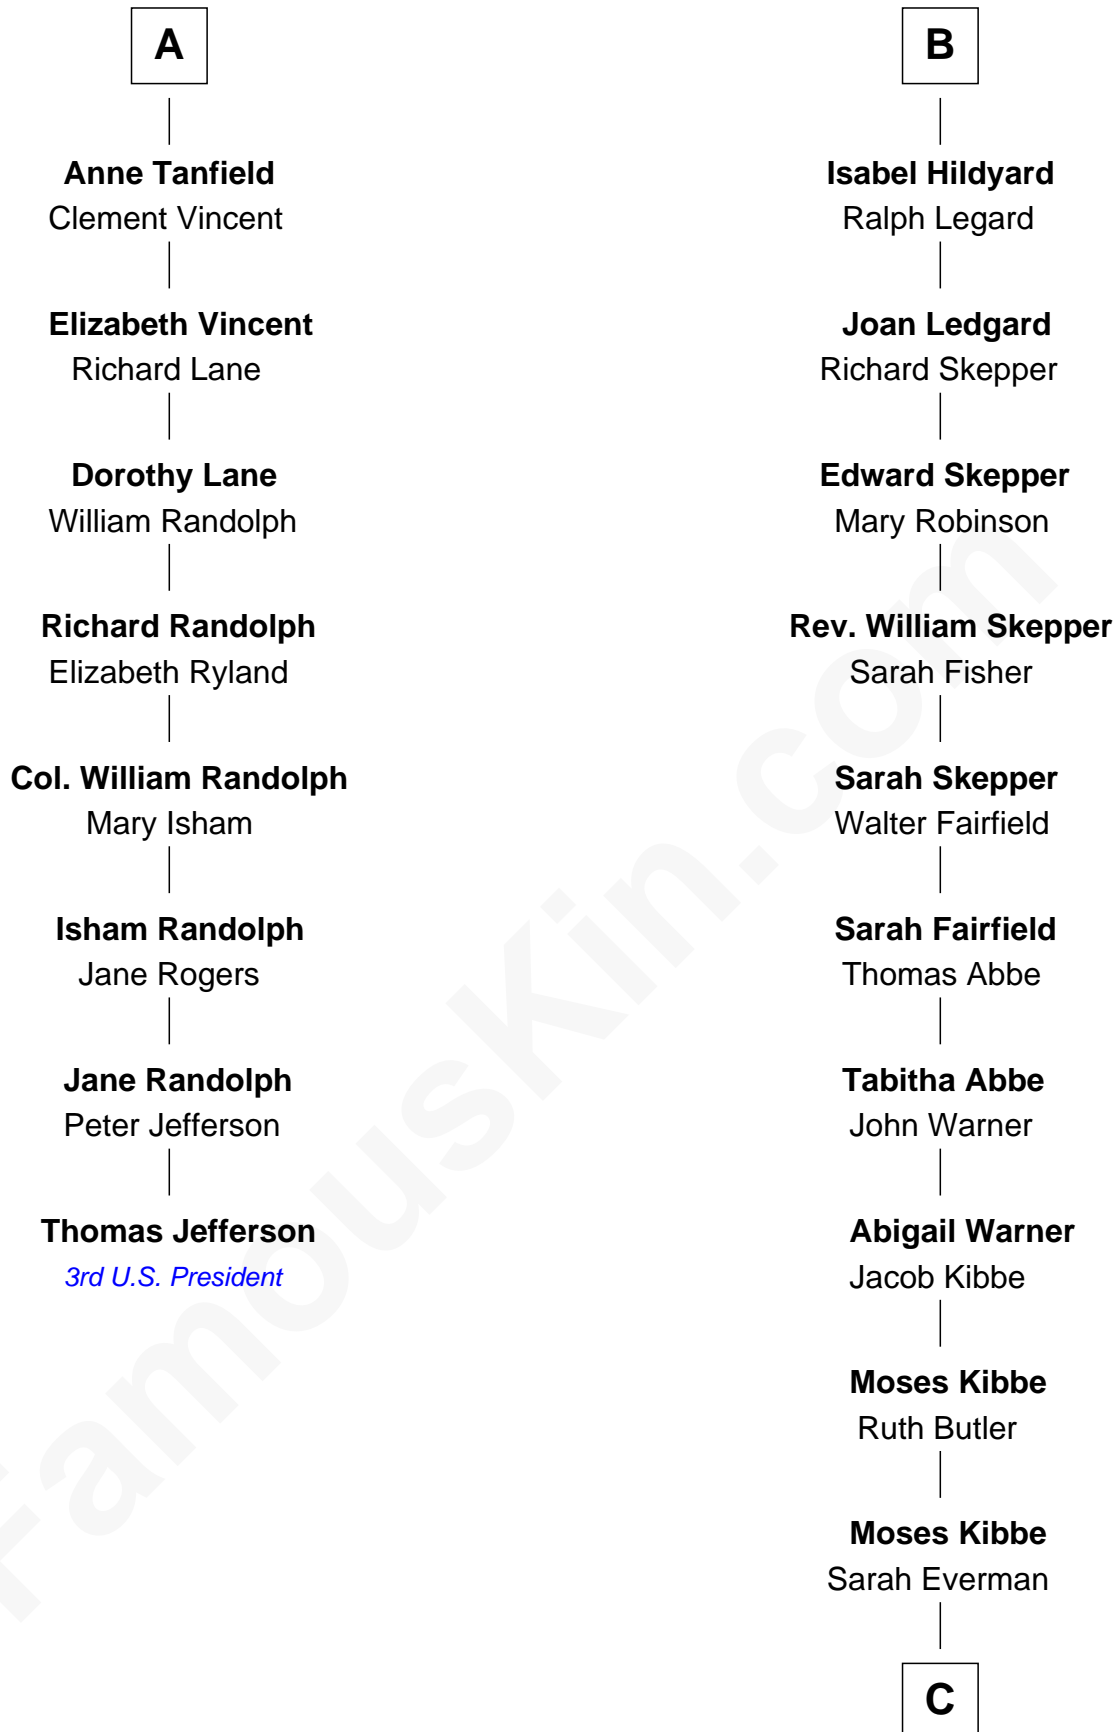

FamousKin.com

Relationship Chart of

Thomas Jefferson

3rd U.S. President and Signer of the Declaration of Independence

14th cousin 6 times removed of

Roy Rogers

Cowboy movie actor and singer

C

Jacintha Kibbe
William Womack

Archer Womack
Patricia Adeline Hatchett

Mattie M. Womack
Andrew E. Slye

Roy Rogers
Cowboy movie actor and singer