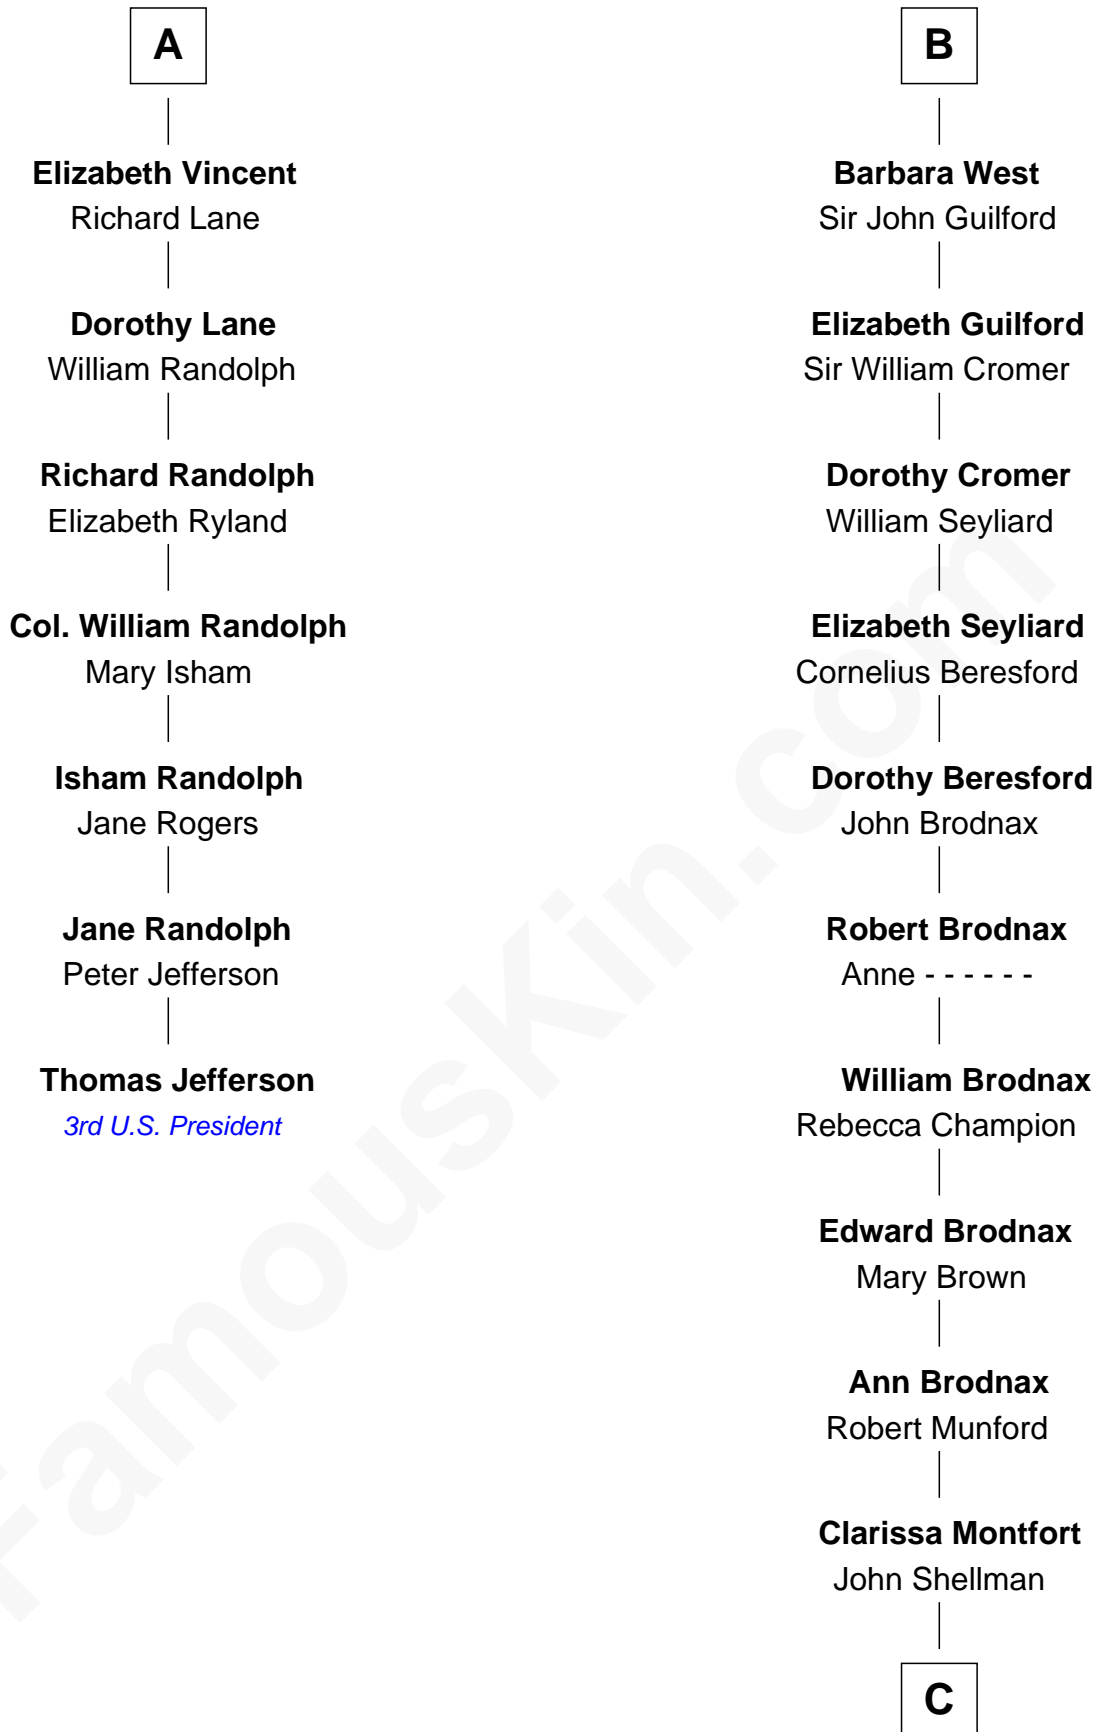

FamousKin.com

Relationship Chart of

Thomas Jefferson

3rd U.S. President and Signer of the Declaration of Independence

13th cousin 8 times removed of

George H. W. Bush
41st U.S. President

C

Susan Montfort Shellman

Samuel Howard Fay

Harriet Eleanor Fay

Rev. James Smith Bush

Samuel Prescott Bush

Flora Sheldon

Prescott Sheldon Bush

Dorothy Wear Walker

George H. W. Bush

41st U.S. President