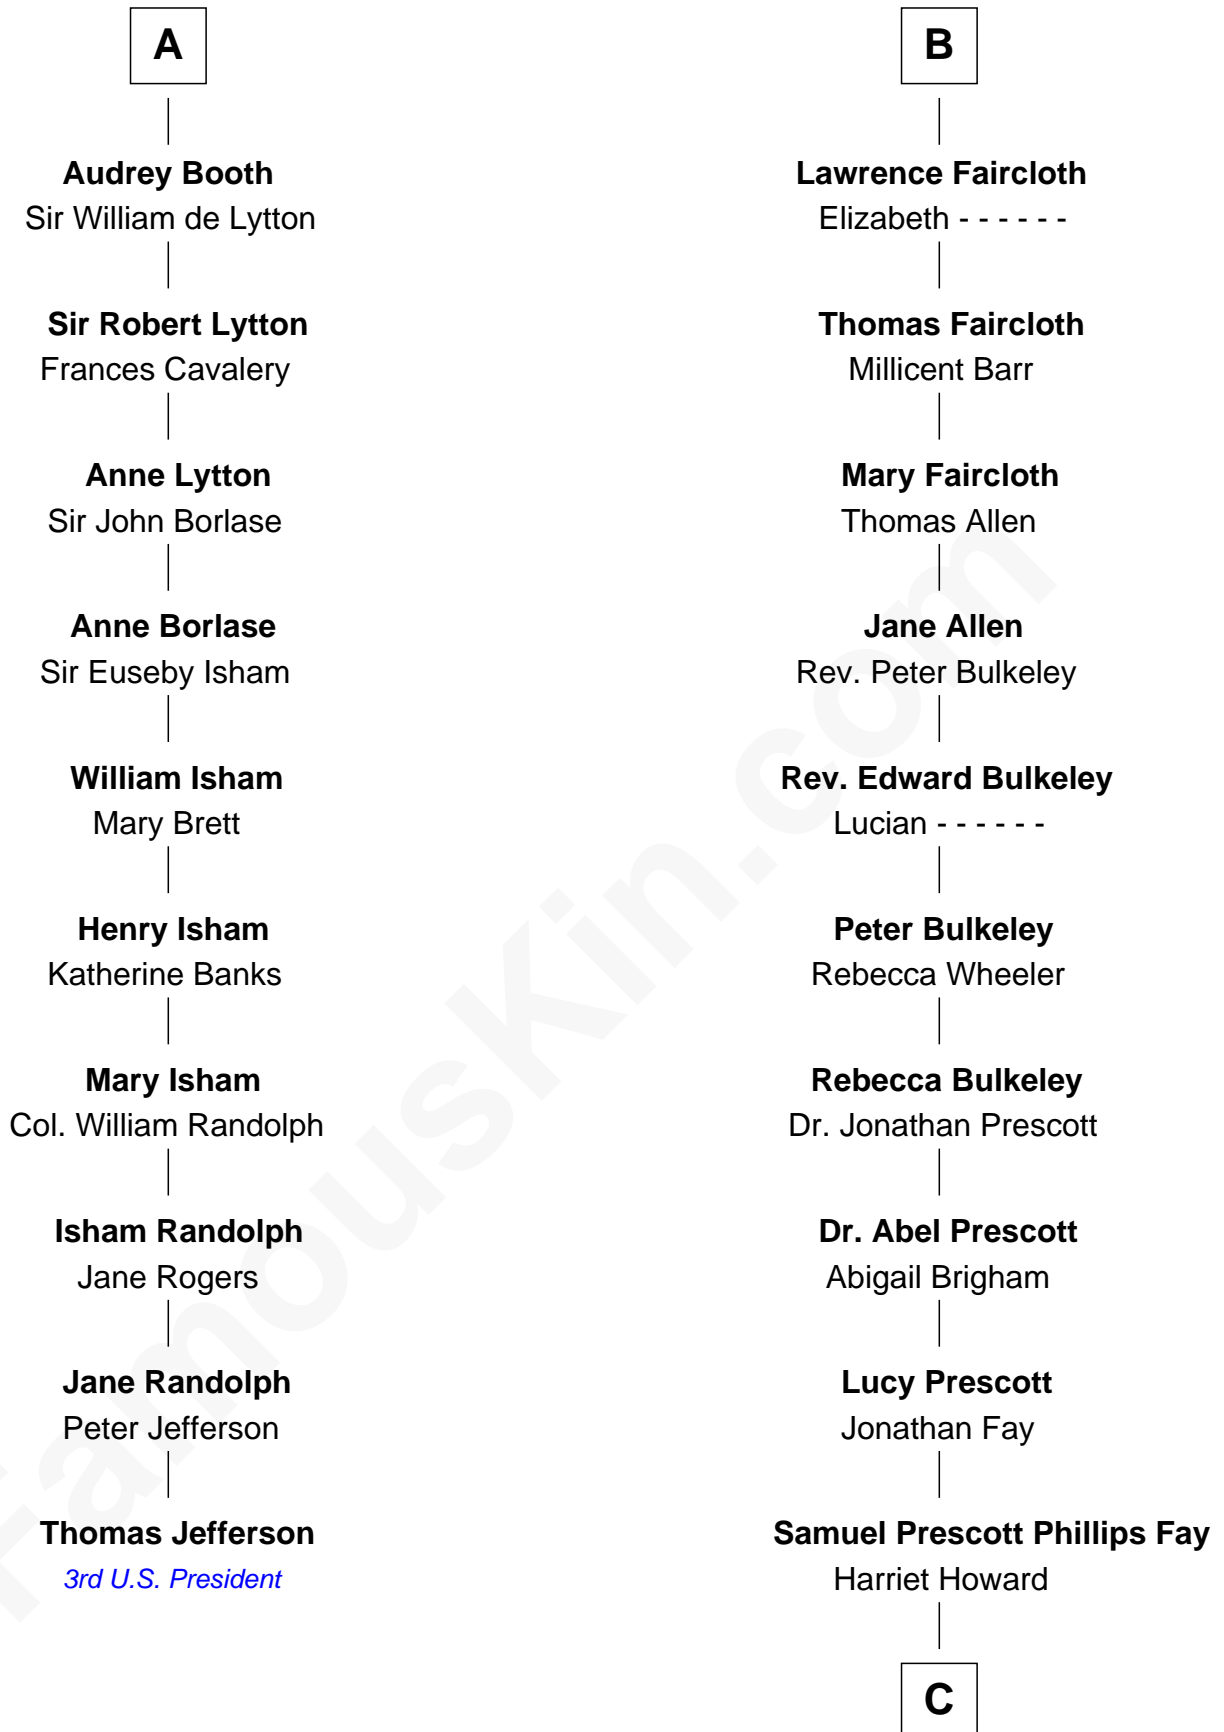

FamousKin.com

Relationship Chart of

Thomas Jefferson

3rd U.S. President and Signer of the Declaration of Independence

16th cousin 5 times removed of

George H. W. Bush
41st U.S. President

C

—
Samuel Howard Fay
Susan Montfort Shellman

—
Harriet Eleanor Fay
Rev. James Smith Bush

—
Samuel Prescott Bush
Flora Sheldon

—
Prescott Sheldon Bush
Dorothy Wear Walker

—
George H. W. Bush
41st U.S. President

FamousKin.com