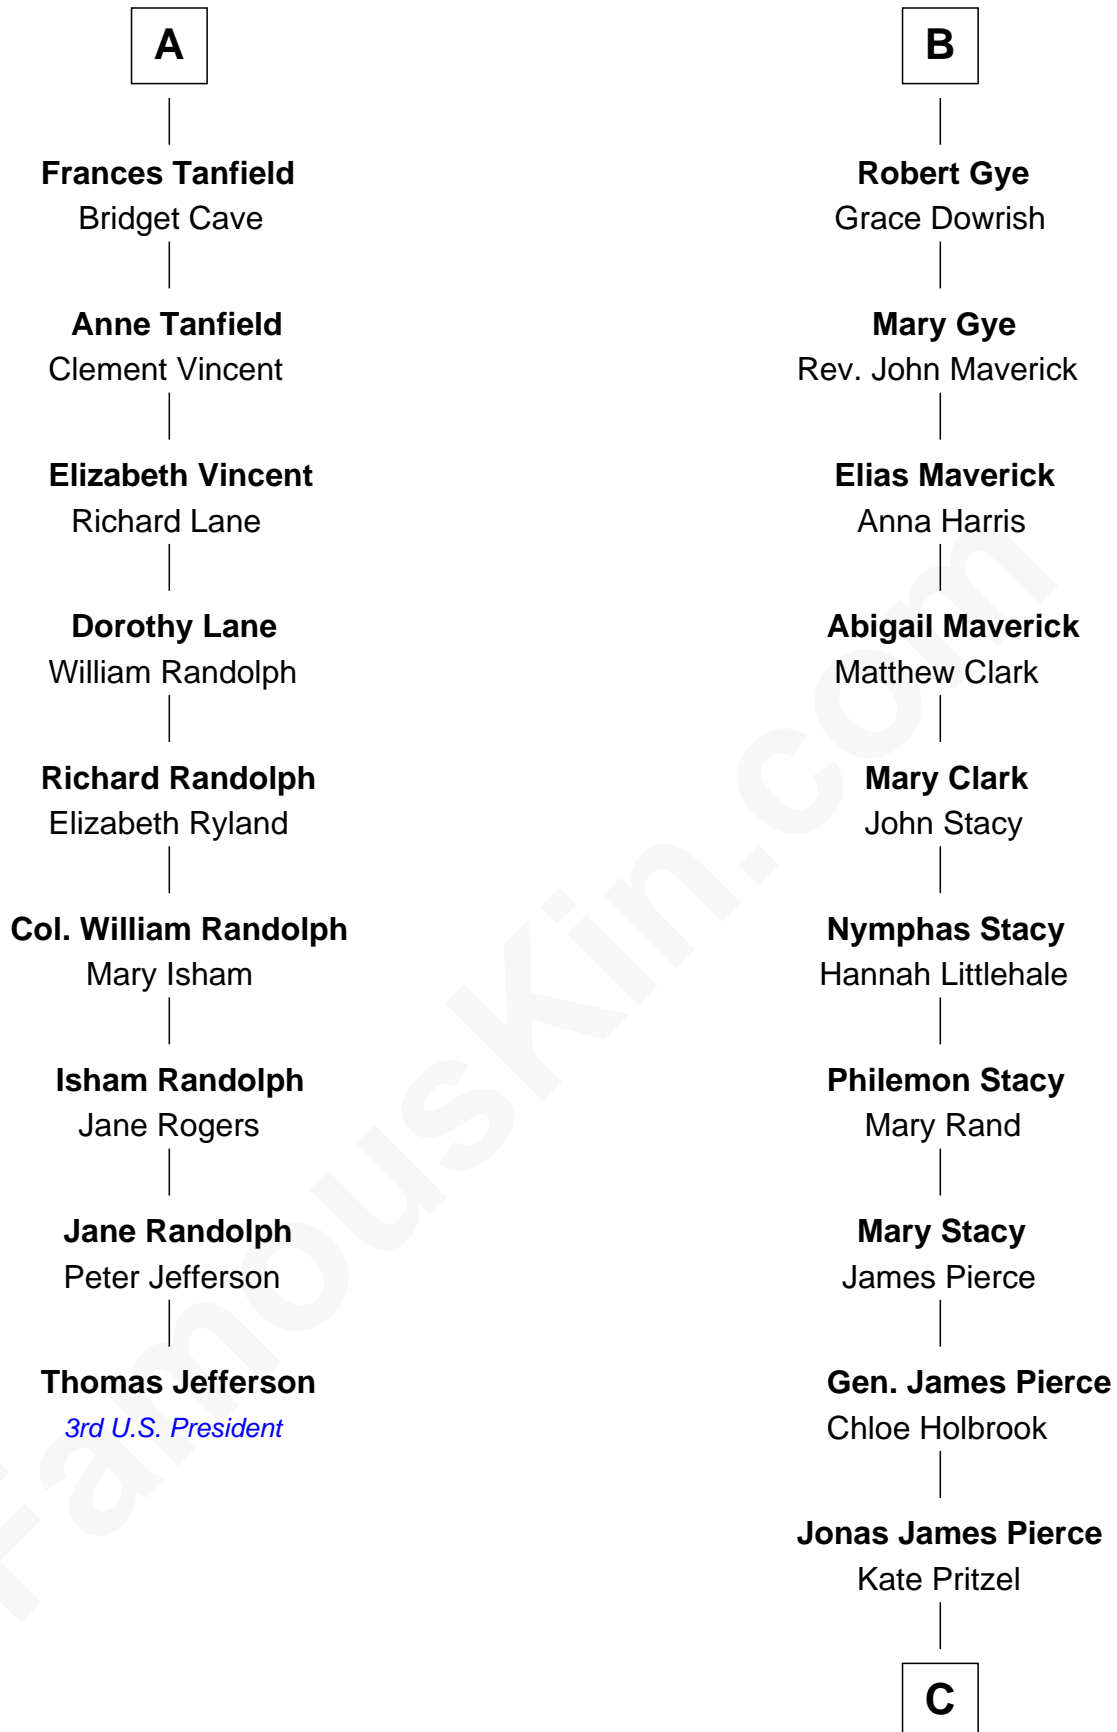

FamousKin.com

Relationship Chart of

Thomas Jefferson

3rd U.S. President and Signer of the Declaration of Independence

15th cousin 4 times removed of

Barbara (Pierce) Bush

First Lady of President George H.W. Bush

C

—
Scott Pierce

Mabel Marvin

—
Marvin Pierce

Pauline Robinson

—
Barbara (Pierce) Bush

First Lady of George H.W. Bush

FamousKin.com