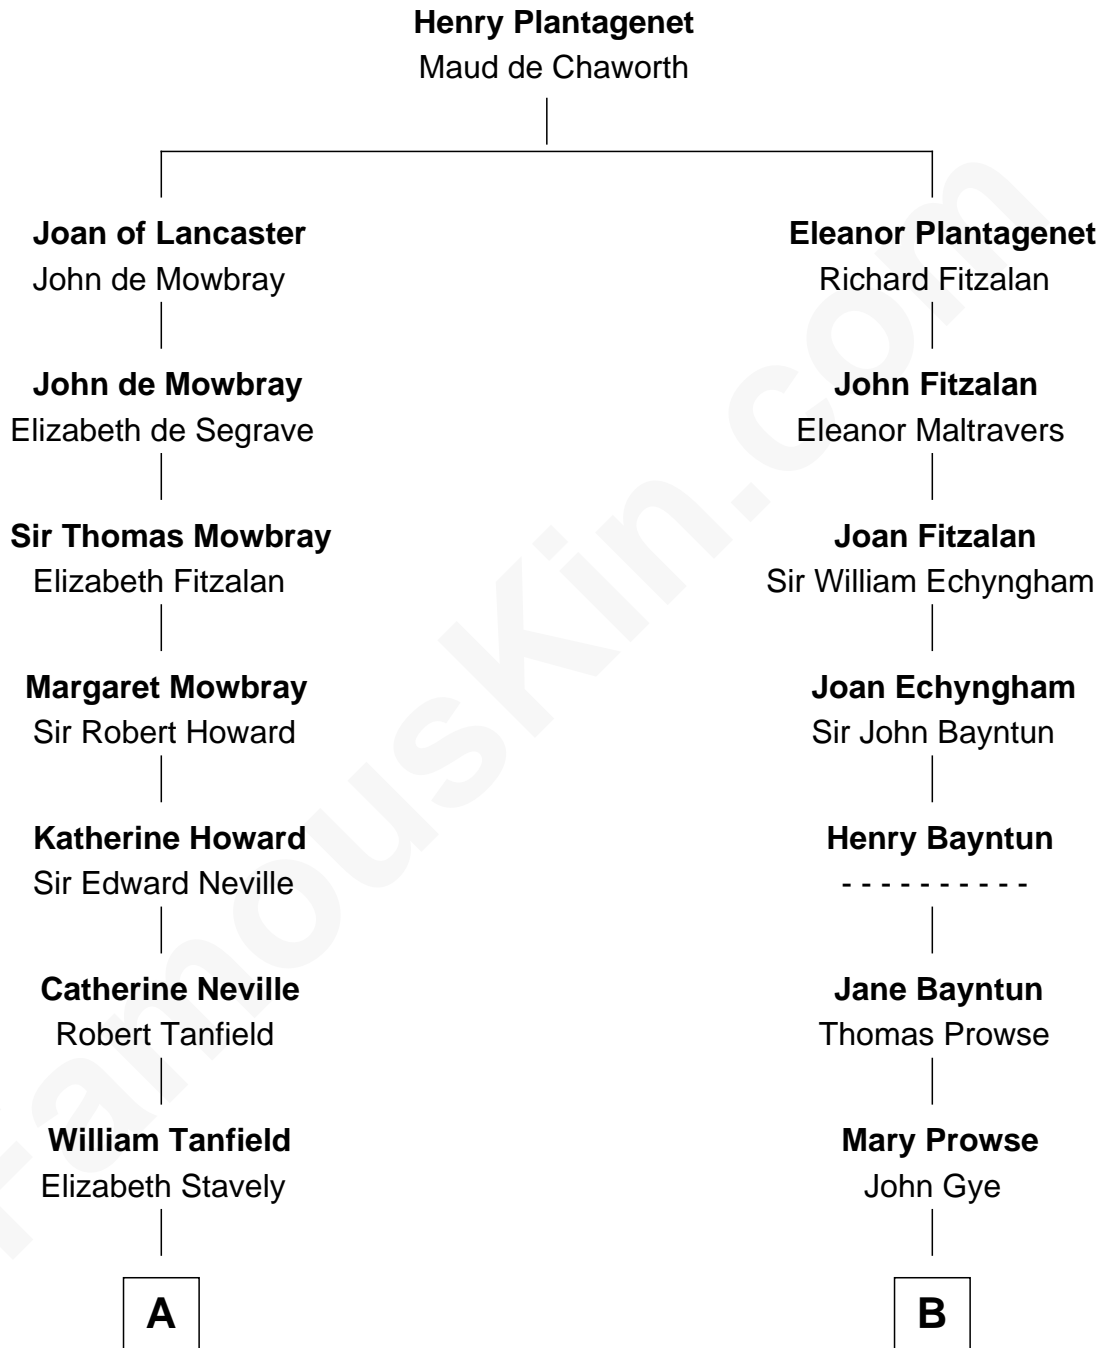

FamousKin.com

Relationship Chart of

Thomas Jefferson

3rd U.S. President and Signer of the Declaration of Independence

15th cousin 4 times removed of

Barbara (Pierce) Bush

First Lady of President George H.W. Bush

C

—
Scott Pierce

Mabel Marvin

—
Marvin Pierce

Pauline Robinson

—
Barbara (Pierce) Bush

First Lady of George H.W. Bush

FamousKin.com