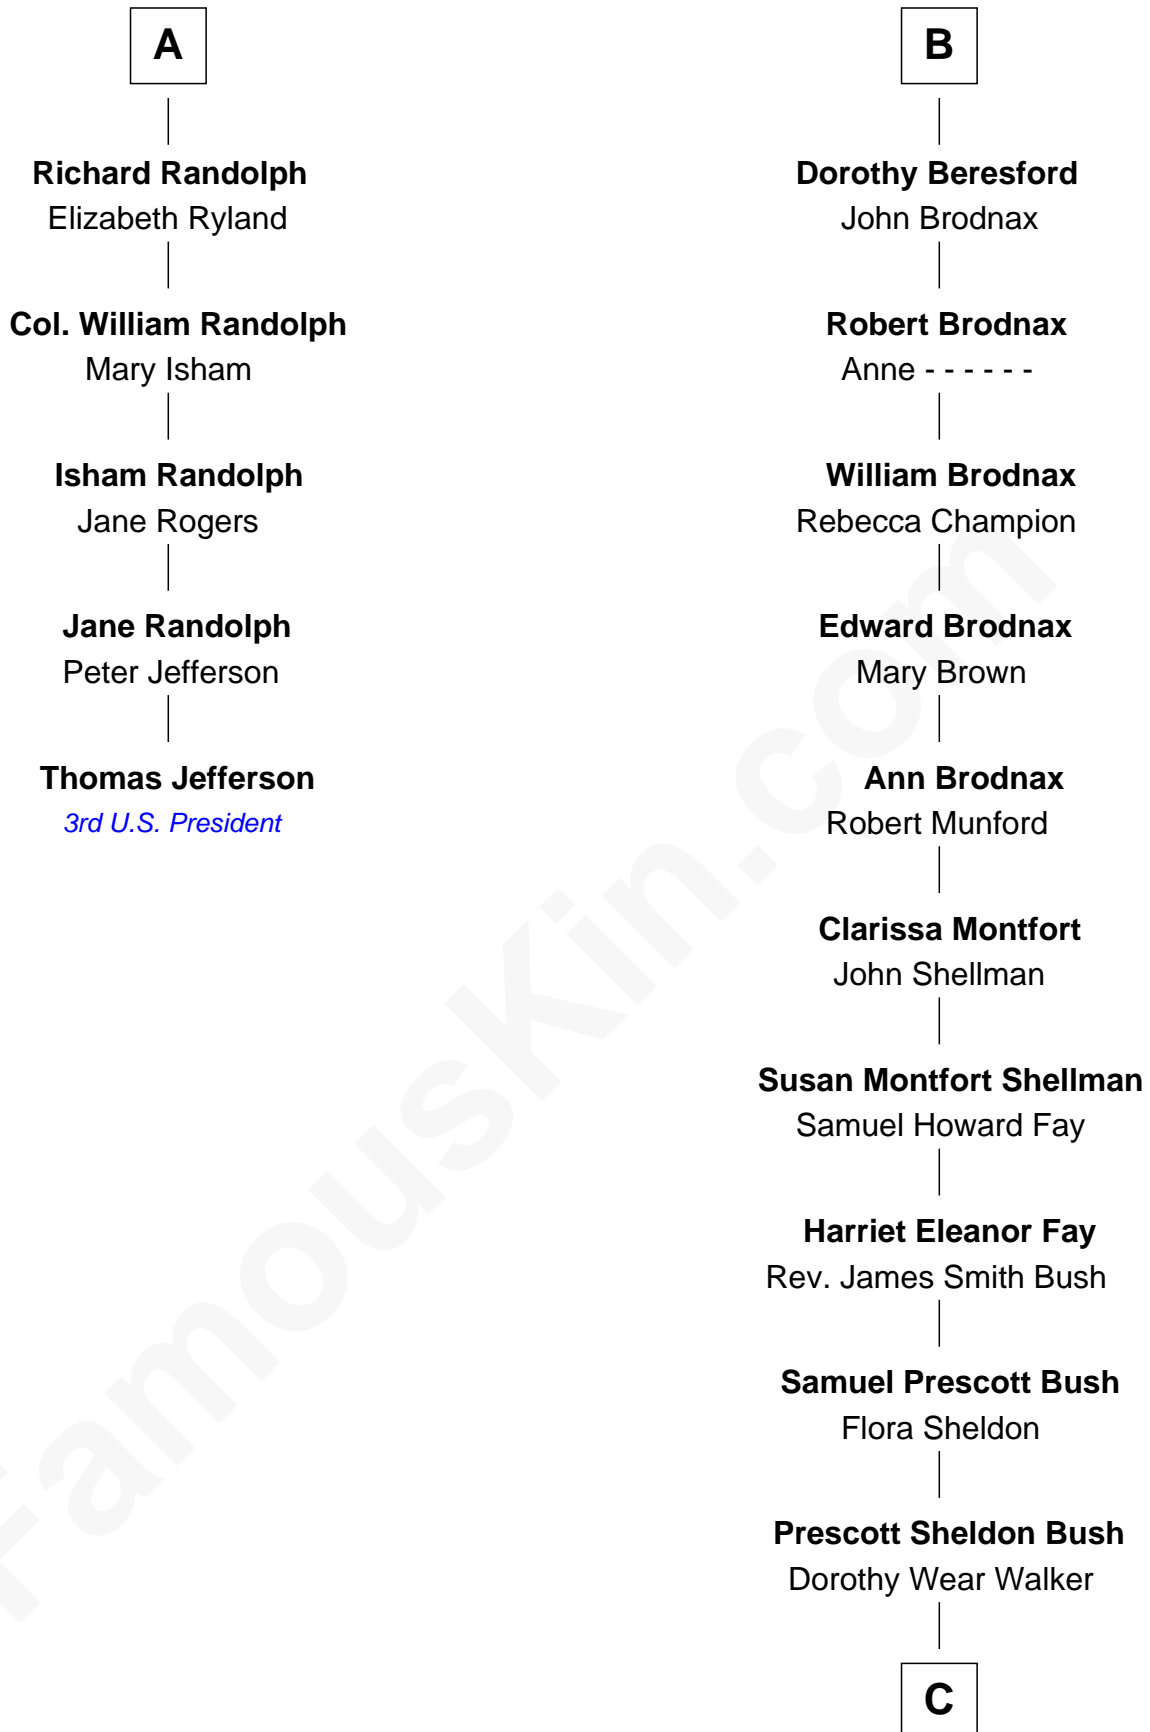

FamousKin.com

Relationship Chart of

Thomas Jefferson

3rd U.S. President and Signer of the Declaration of Independence

11th cousin 7 times removed of

George W. Bush
43rd U.S. President

Sir Robert Howard
Margaret Mowbray

Katherine Howard
Sir Edward Neville

Catherine Neville
Robert Tanfield

William Tanfield
Elizabeth Stavelly

Frances Tanfield
Bridget Cave

Anne Tanfield
Clement Vincent

Elizabeth Vincent
Richard Lane

Dorothy Lane
William Randolph

A

Sir John Howard
Katherine Moleyns

Isabel Howard
Sir Robert Mortimer

Elizabeth Mortimer
George Guilford

Sir John Guilford
Barbara West

Elizabeth Guilford
Sir William Cromer

Dorothy Cromer
William Seyliard

Elizabeth Seyliard
Cornelius Beresford

B

C

George Herbert Walker Bush

Barbara Pierce

George W. Bush

43rd U.S. President

FamousKin.com