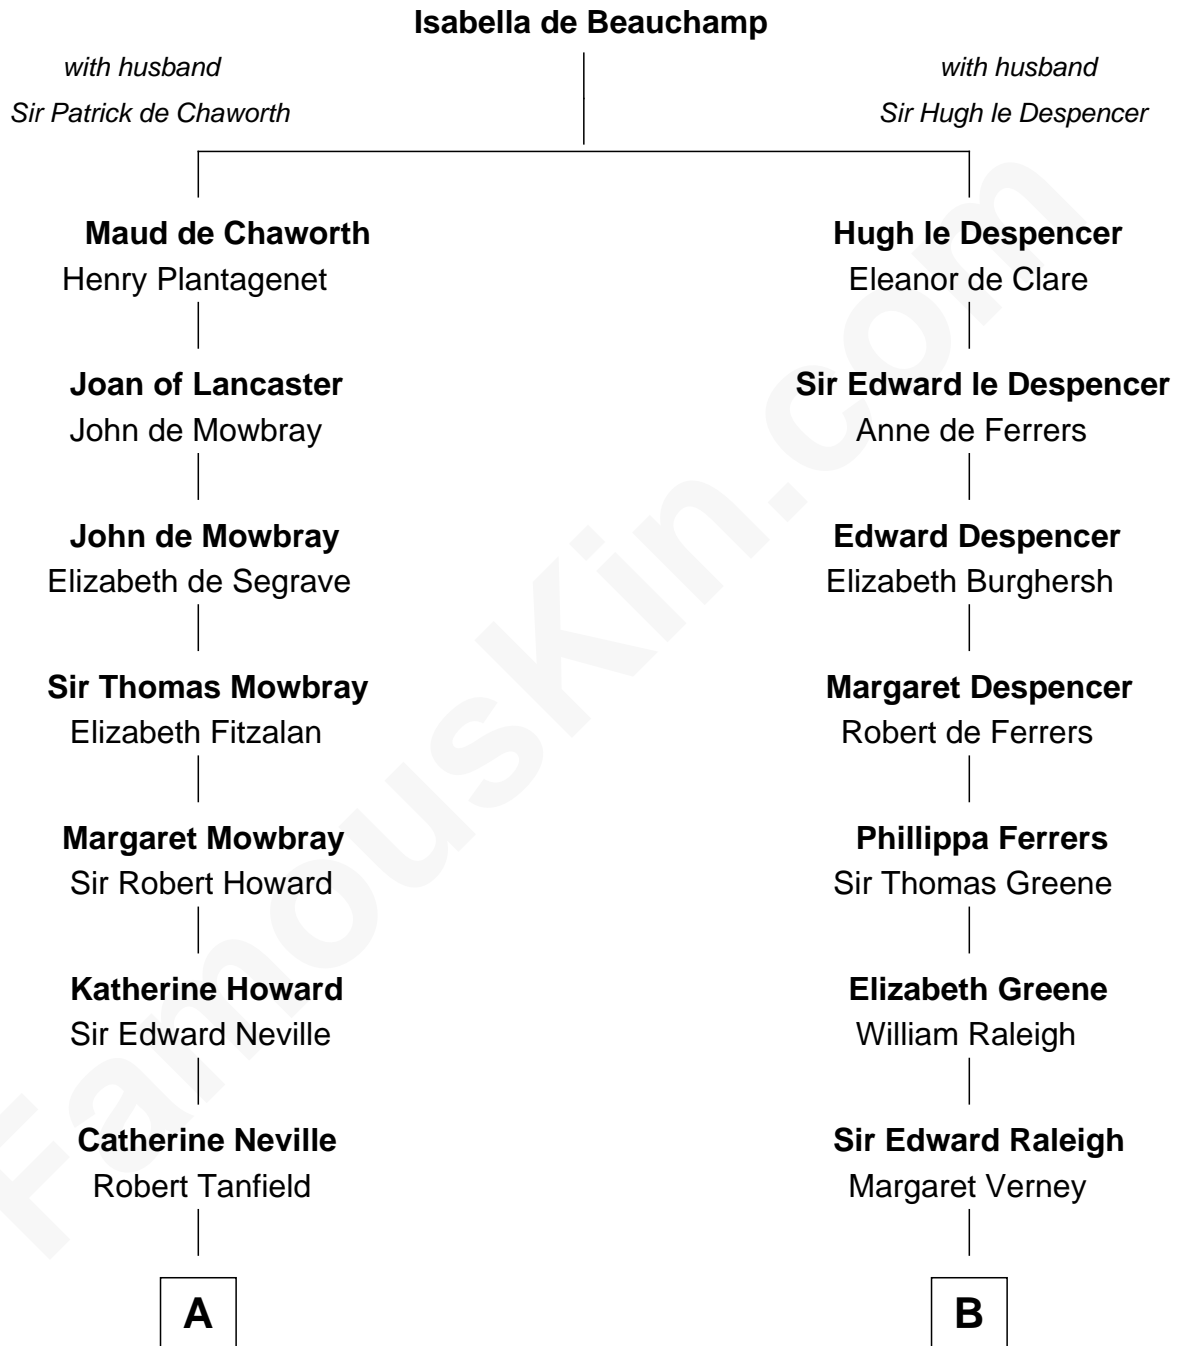

FamousKin.com

Relationship Chart of

Thomas Jefferson

3rd U.S. President and Signer of the Declaration of Independence

16th cousin 2 times removed of

Lucretia (Rudolph) Garfield

First Lady of President James Garfield

C

Arabella Greene Mason

Zebulon Rudolph

Lucretia (Rudolph) Garfield

First Lady of James Garfield

FamousKin.com