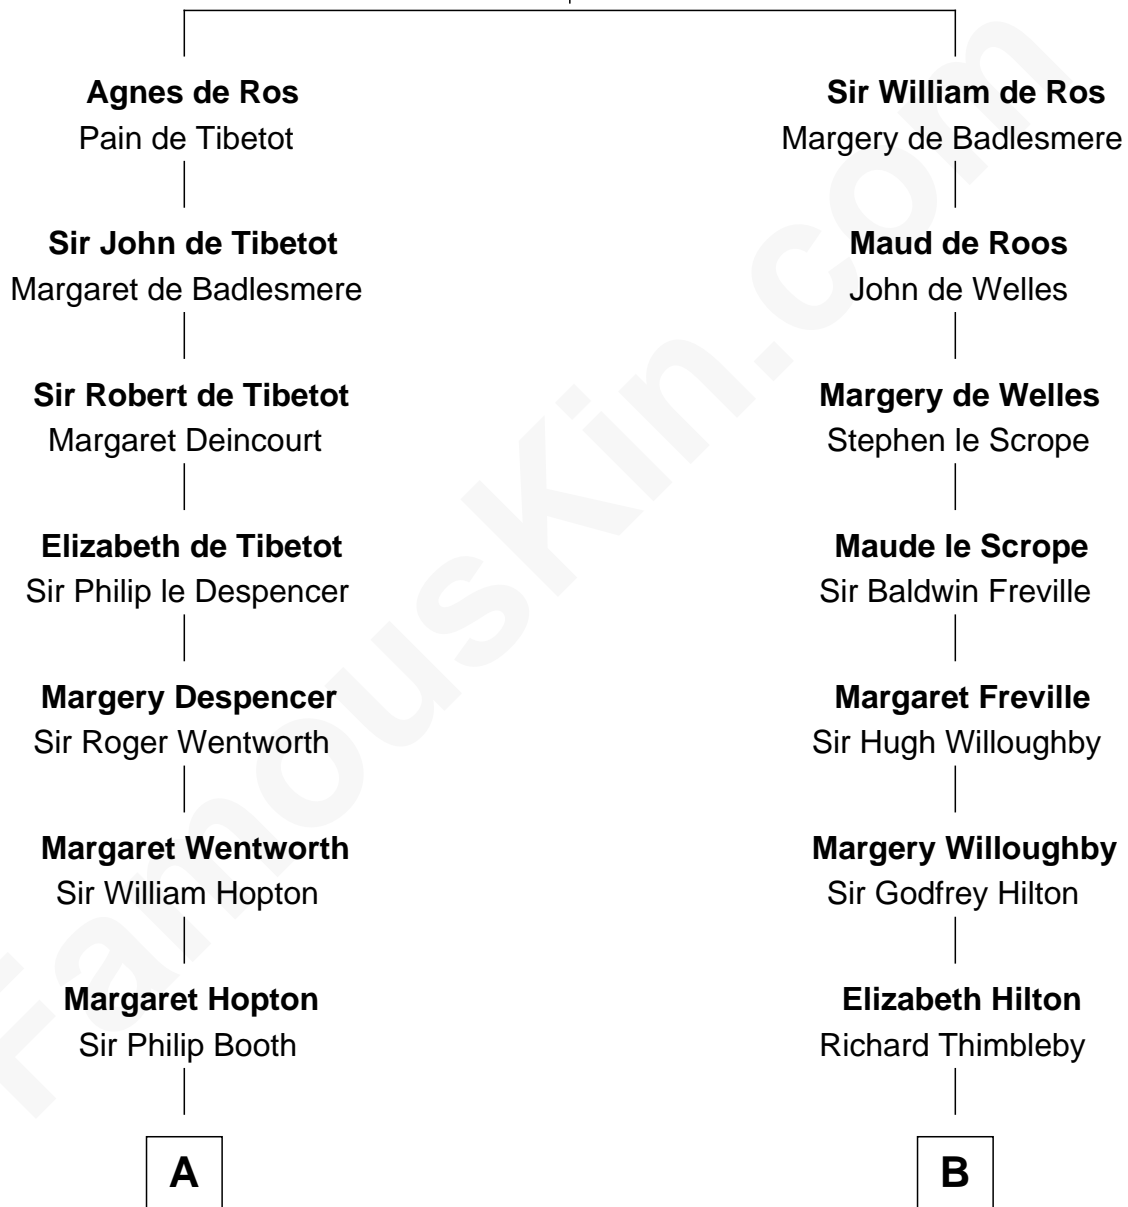

## Relationship Chart of

### Thomas Jefferson

*3rd U.S. President and Signer of the Declaration of Independence*

16th cousin 2 times removed of

### Lucretia (Rudolph) Garfield

*First Lady of President James Garfield*

**William de Ros**  
Maude de Vaux

C

Arabella Greene Mason

Zebulon Rudolph

Lucretia (Rudolph) Garfield

*First Lady of James Garfield*