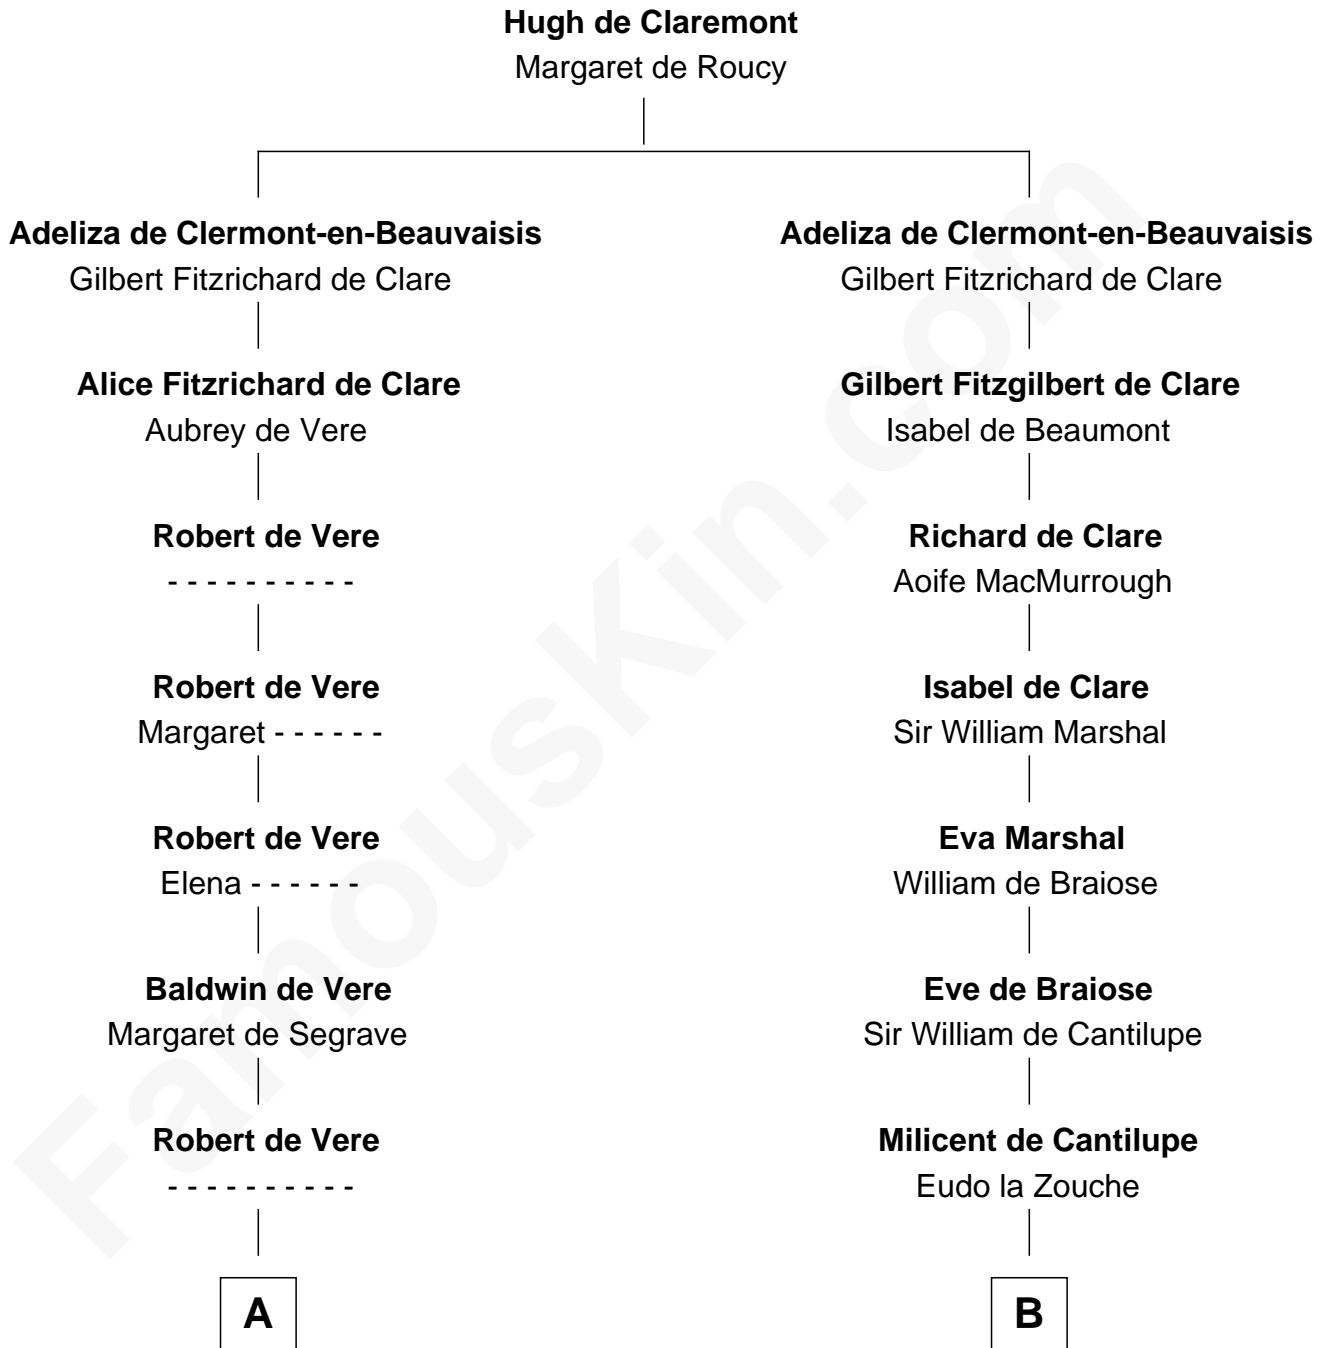

FamousKin.com

Relationship Chart of

Thomas Jefferson

3rd U.S. President and Signer of the Declaration of Independence

21st cousin of

George Mason

Father of the U.S. Bill of Rights

C

Henry Isham
Katherine Banks

Mary Isham
Col. William Randolph

Isham Randolph
Jane Rogers

Jane Randolph
Peter Jefferson

Thomas Jefferson
3rd U.S. President

D

Elizabeth Blencowe
Henry Thompson

Sir William Thompson
Mary Stephens

Stephens Thompson
Dorothea Tanton

Ann Thompson
George Mason

George Mason
Father of Bill of Rights