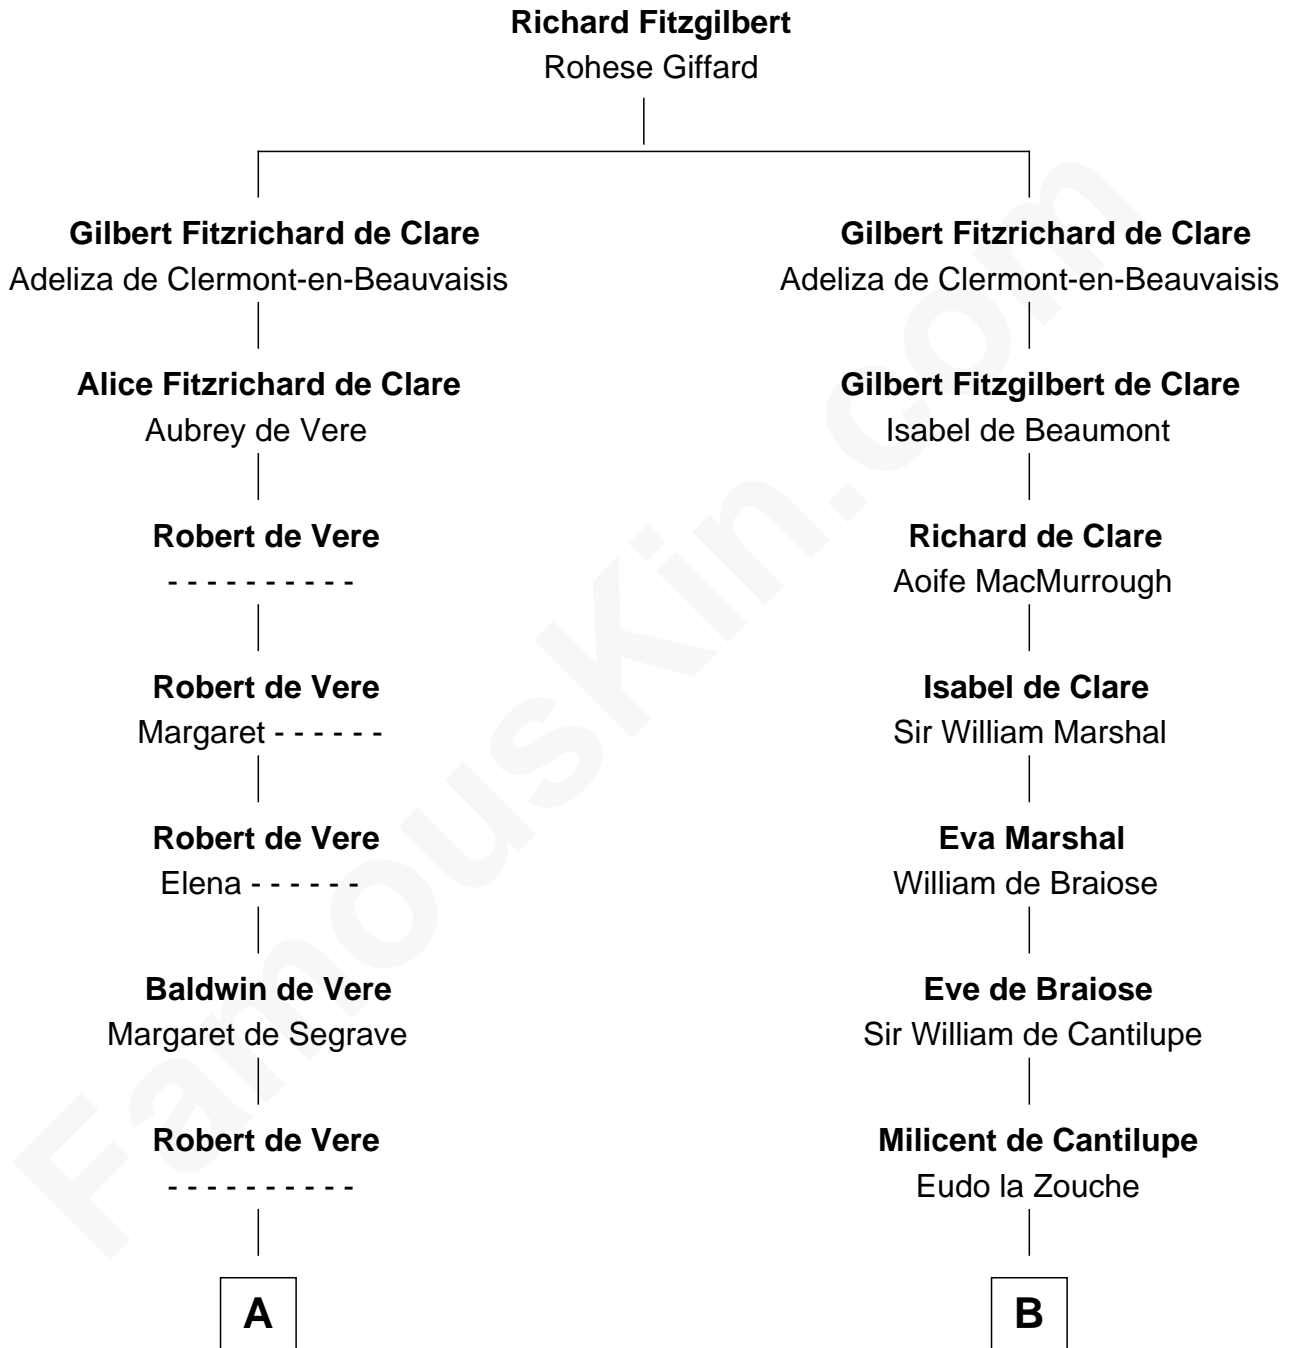

FamousKin.com

Relationship Chart of

Thomas Jefferson

3rd U.S. President and Signer of the Declaration of Independence

21st cousin of

George Mason

Father of the U.S. Bill of Rights

C

Henry Isham
Katherine Banks

Mary Isham
Col. William Randolph

Isham Randolph
Jane Rogers

Jane Randolph
Peter Jefferson

Thomas Jefferson
3rd U.S. President

D

Elizabeth Blencowe
Henry Thompson

Sir William Thompson
Mary Stephens

Stephens Thompson
Dorothea Tanton

Ann Thompson
George Mason

George Mason
Father of Bill of Rights

FamousKin.com