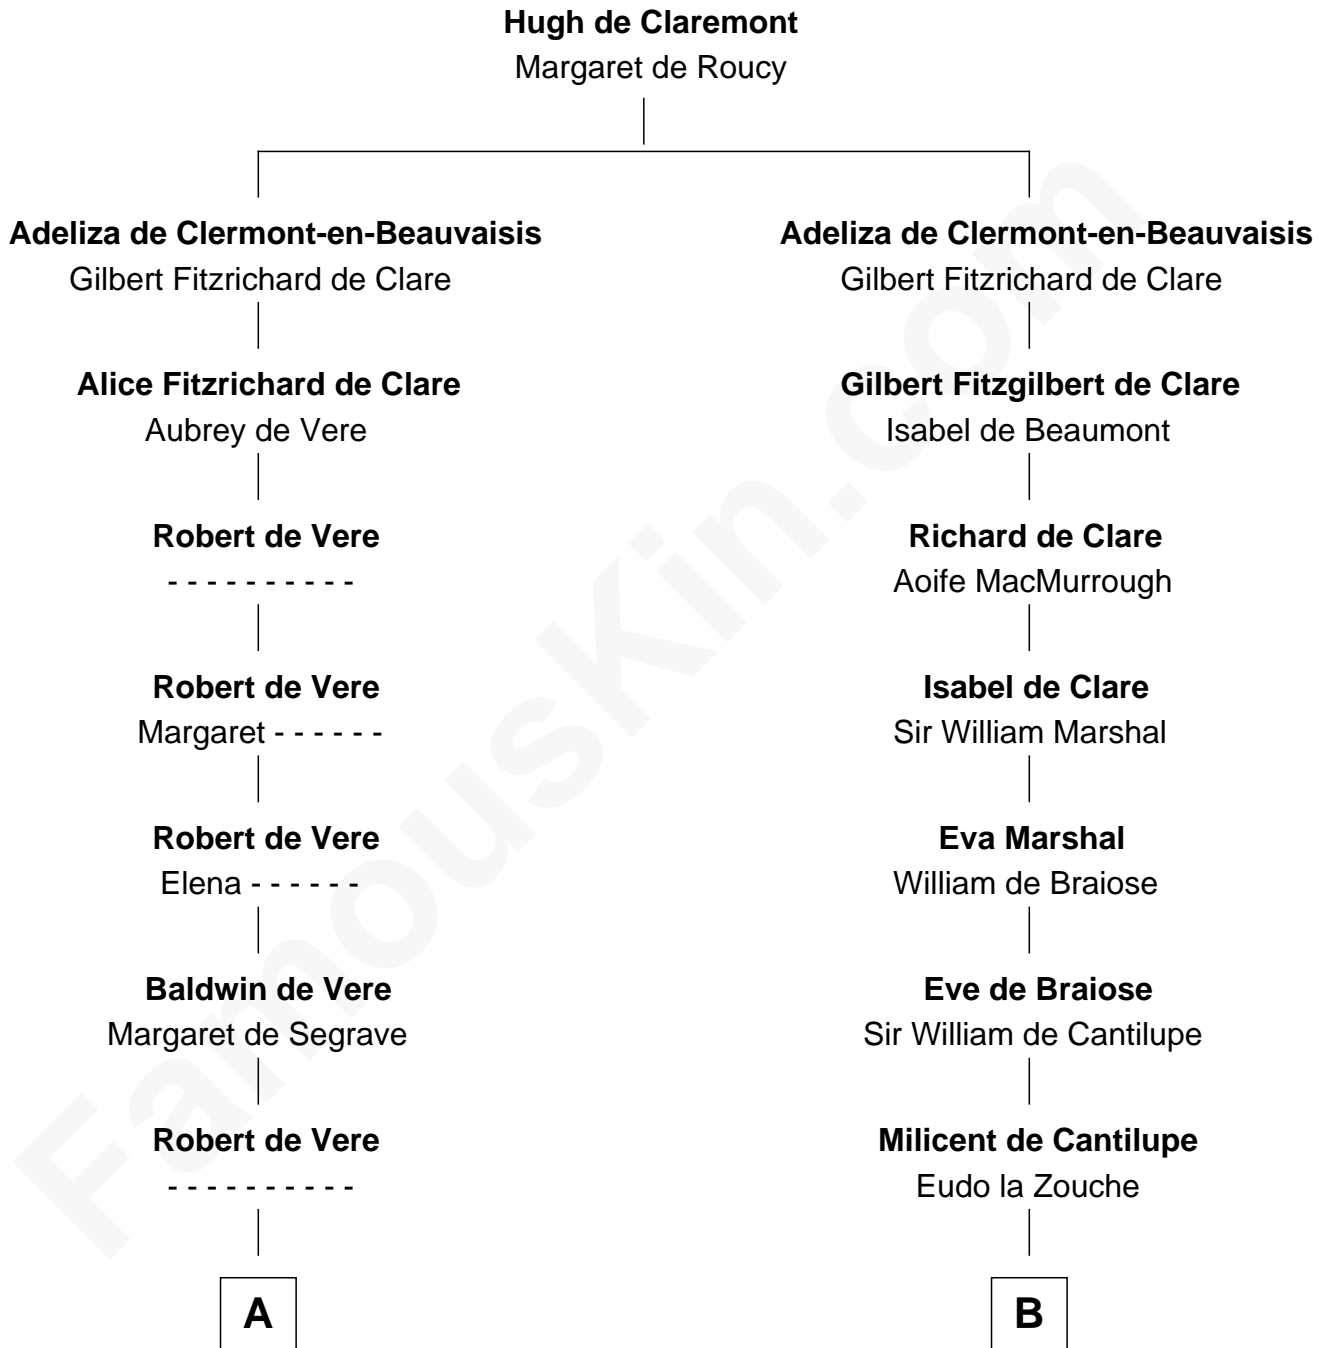

FamousKin.com

Relationship Chart of

Thomas Jefferson

3rd U.S. President and Signer of the Declaration of Independence

MAYFLOWER

17th cousin 4 times removed of

Richard More

(c1614 - c1696) Mayflower passenger 1620

C

Henry Isham
Katherine Banks

Mary Isham
Col. William Randolph

Isham Randolph
Jane Rogers

Jane Randolph
Peter Jefferson

Thomas Jefferson
3rd U.S. President

FamousKin.com