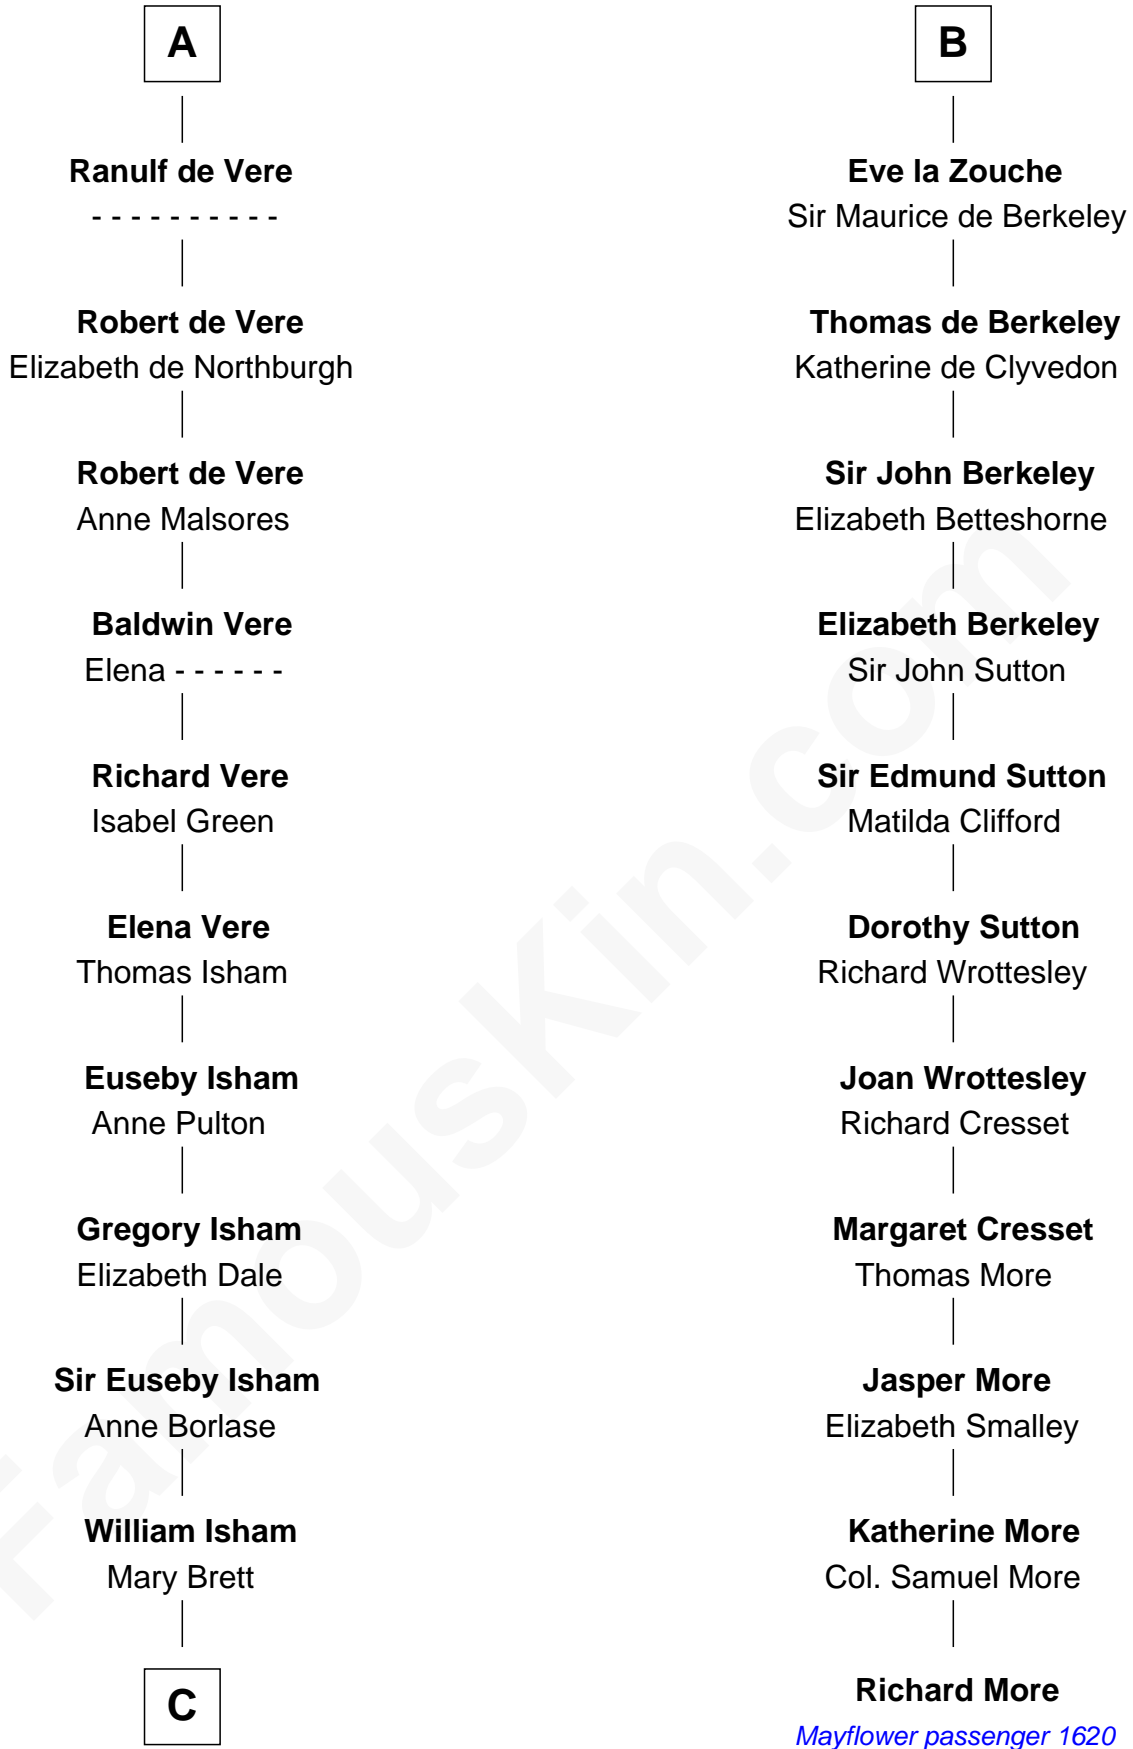

FamousKin.com

Relationship Chart of

Thomas Jefferson

3rd U.S. President and Signer of the Declaration of Independence

MAYFLOWER

17th cousin 4 times removed of

Richard More

(c1614 - c1696) Mayflower passenger 1620

C

Henry Isham
Katherine Banks

Mary Isham
Col. William Randolph

Isham Randolph
Jane Rogers

Jane Randolph
Peter Jefferson

Thomas Jefferson
3rd U.S. President

FamousKin.com