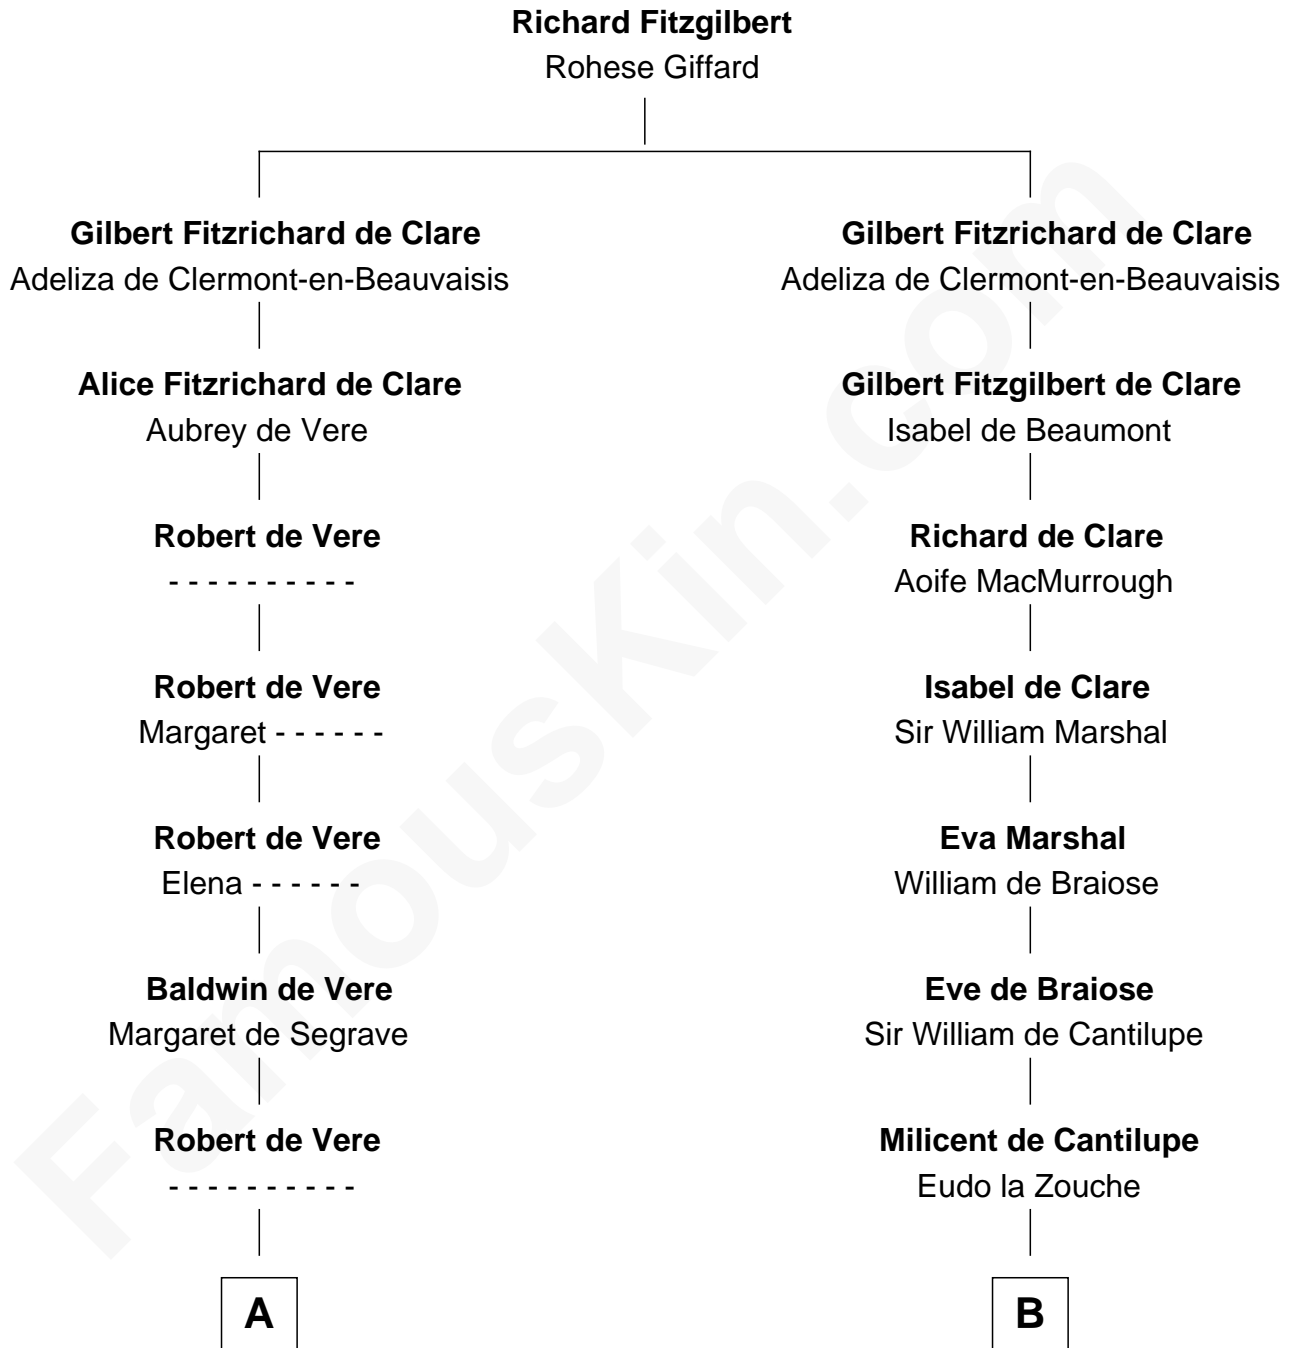

FamousKin.com

Relationship Chart of

Thomas Jefferson

3rd U.S. President and Signer of the Declaration of Independence

MAYFLOWER

17th cousin 4 times removed of

Richard More

(c1614 - c1696) Mayflower passenger 1620

C

Henry Isham
Katherine Banks

Mary Isham
Col. William Randolph

Isham Randolph
Jane Rogers

Jane Randolph
Peter Jefferson

Thomas Jefferson
3rd U.S. President

FamousKin.com