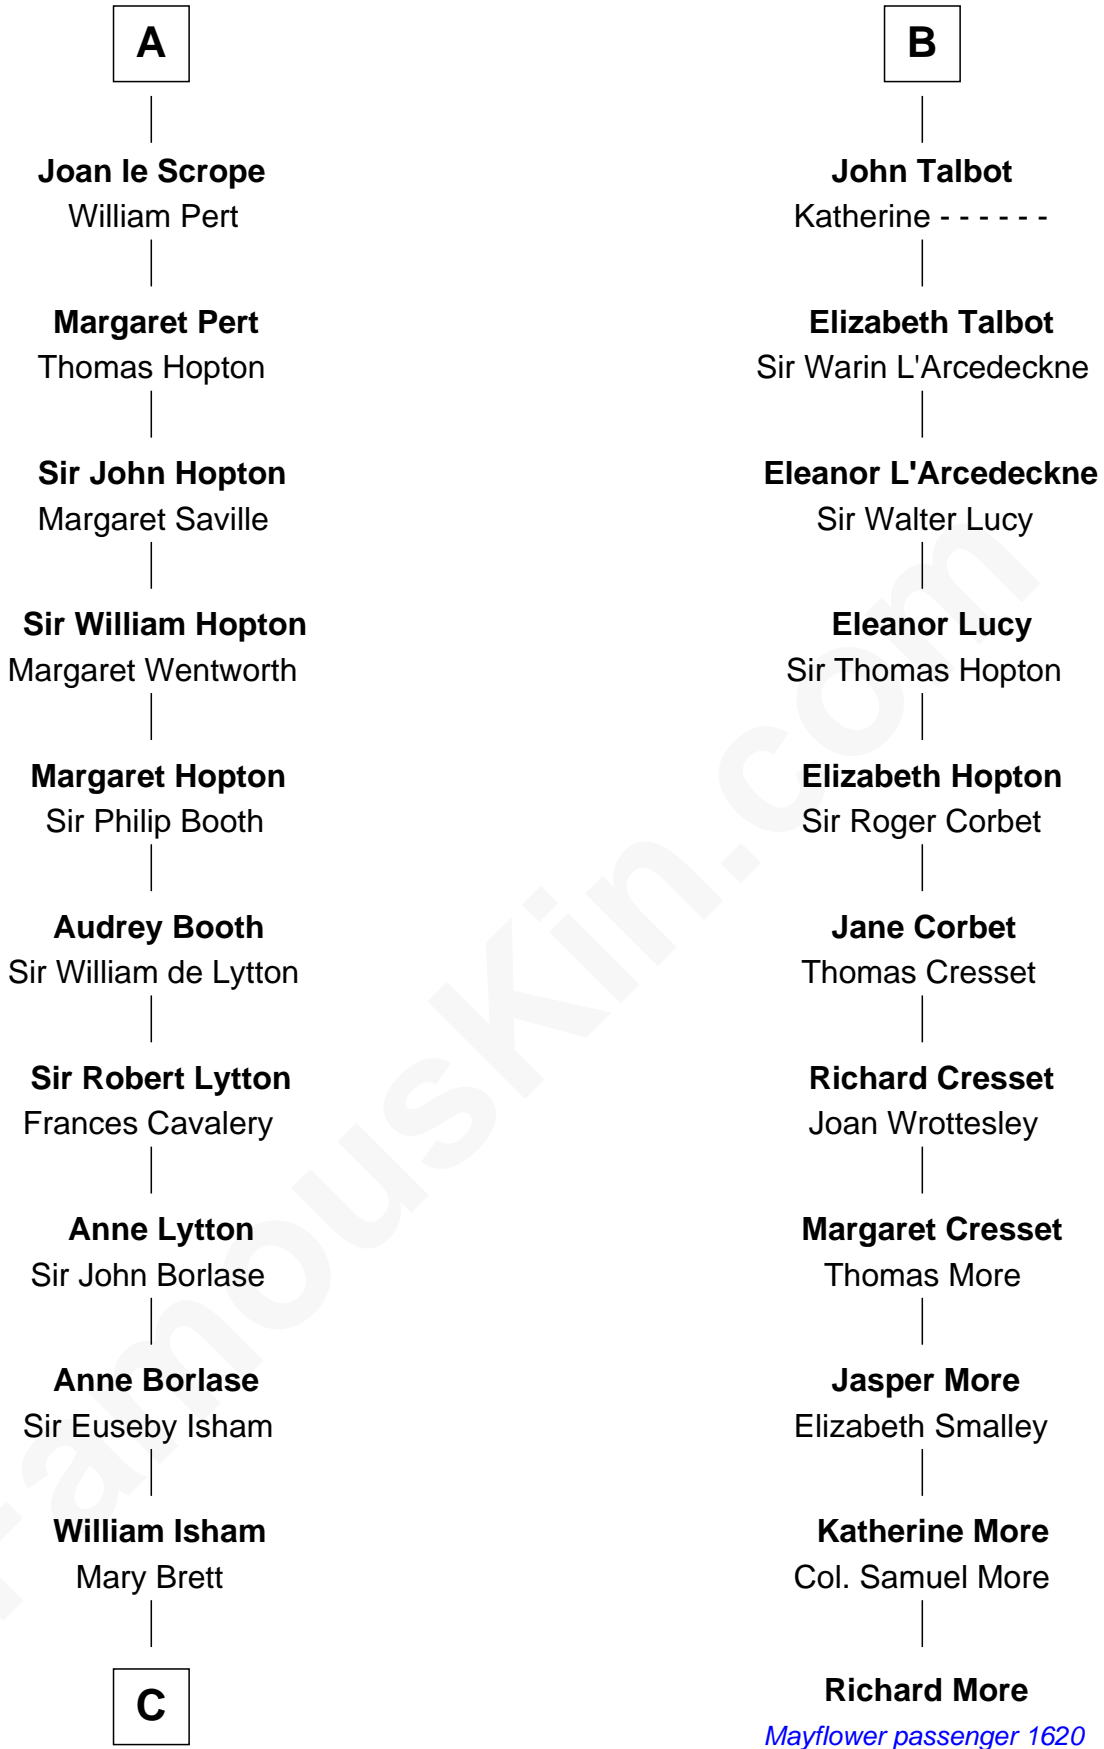

## Relationship Chart of

### Thomas Jefferson

3rd U.S. President and Signer of the Declaration of Independence

17th cousin 4 times removed of

**Richard More**

(c1614 - c1696) Mayflower passenger 1620

**C**

**Henry Isham**  
Katherine Banks

**Mary Isham**  
Col. William Randolph

**Isham Randolph**  
Jane Rogers

**Jane Randolph**  
Peter Jefferson

**Thomas Jefferson**  
*3rd U.S. President*

FamousKin.com