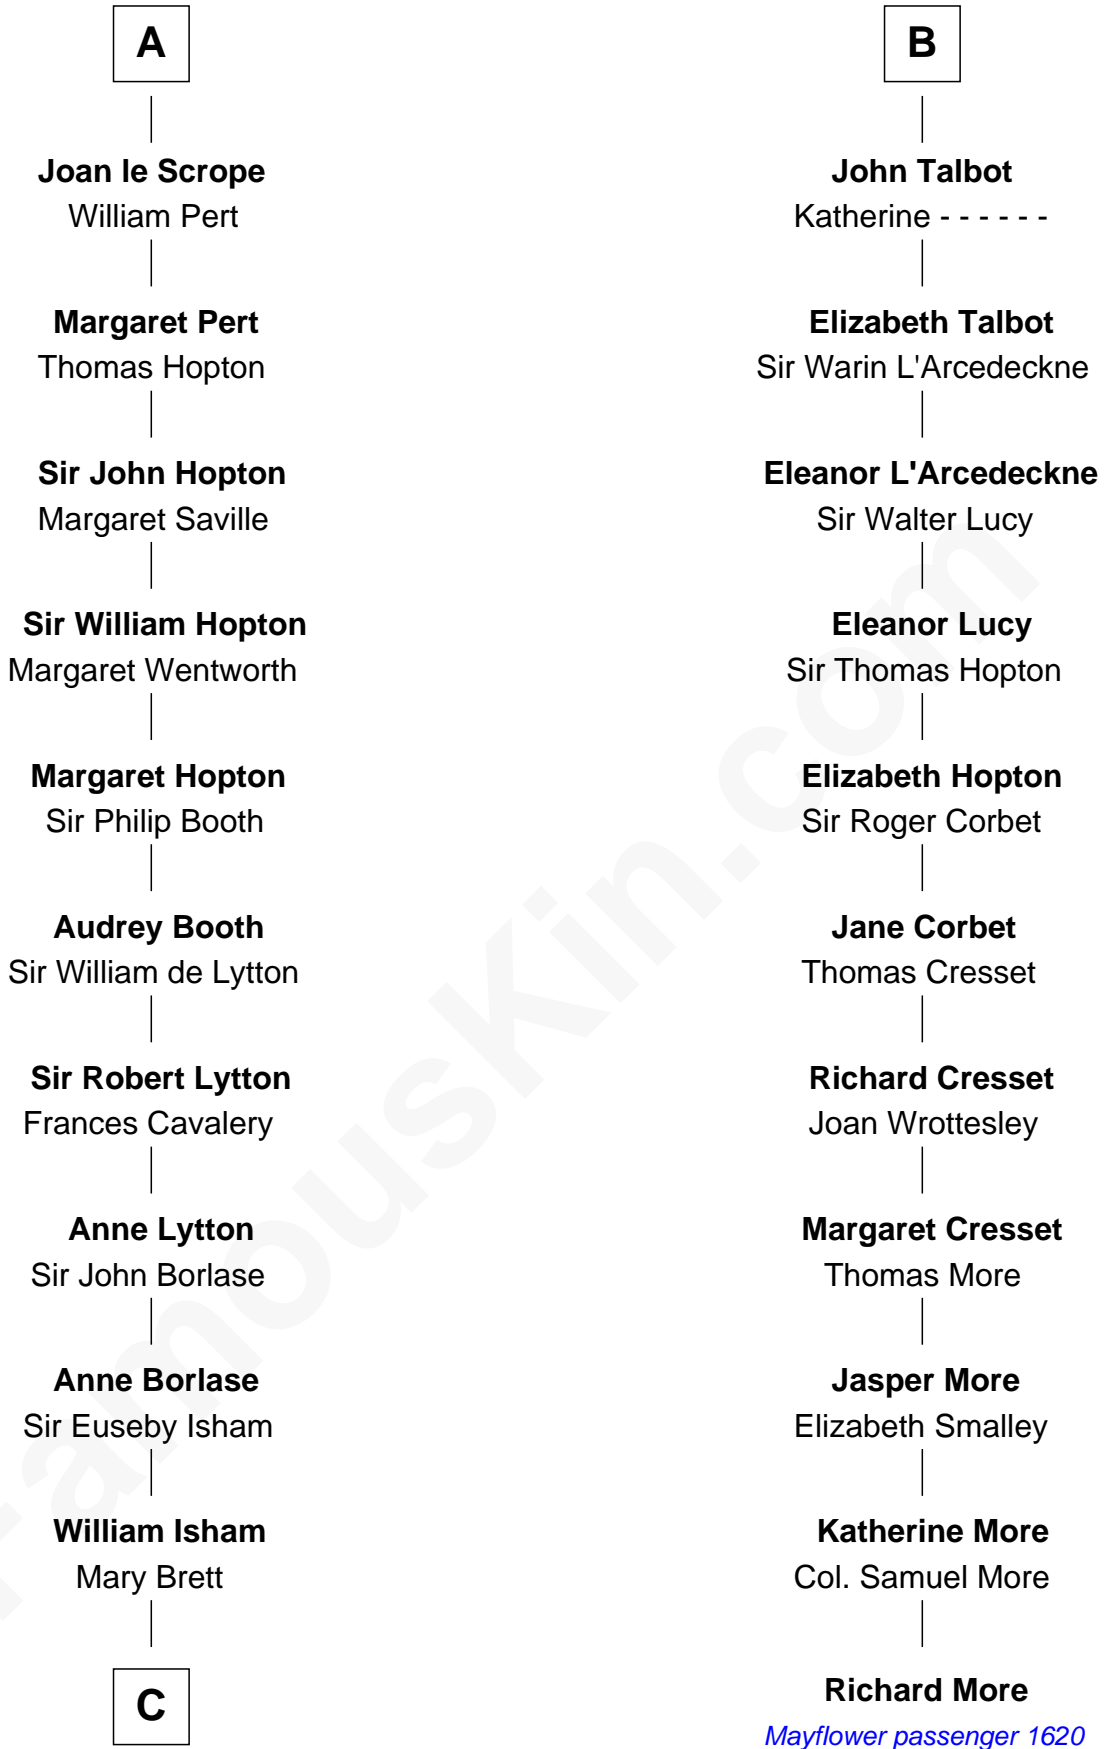

## Relationship Chart of

### Thomas Jefferson

3rd U.S. President and Signer of the Declaration of Independence

MAYFLOWER

17th cousin 4 times removed of

**Richard More**

(c1614 - c1696) Mayflower passenger 1620

**C**

Henry Isham  
Katherine Banks

Mary Isham  
Col. William Randolph

Isham Randolph  
Jane Rogers

Jane Randolph  
Peter Jefferson

Thomas Jefferson  
*3rd U.S. President*

FamousKin.com