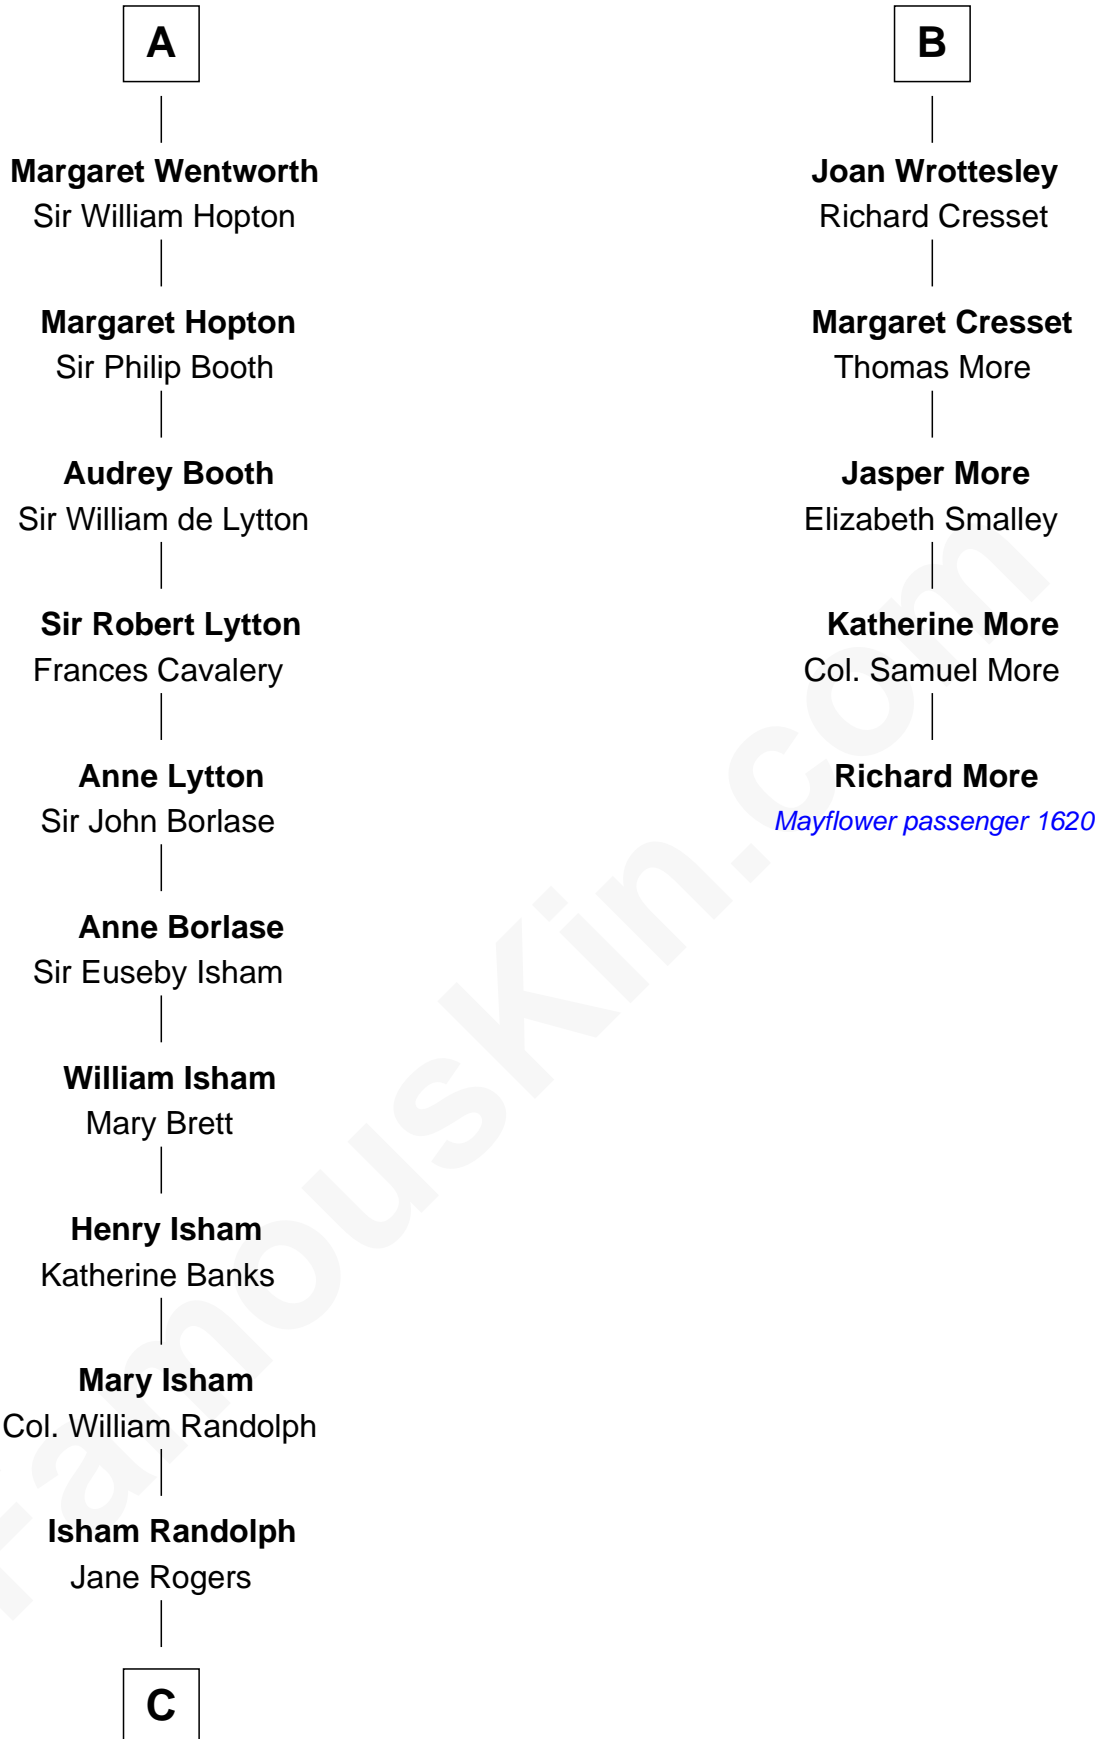

### Thomas Jefferson

3rd U.S. President and Signer of the Declaration of Independence

**MAYFLOWER**

11th cousin 7 times removed of

**Richard More**

(c1614 - c1696) Mayflower passenger 1620

**Sir William de Ferrers**

**John Deincourt**  
-----

**Thomas de Berkeley**  
Katherine de Clyvedon

**Sir William Deincourt**  
Milicent la Zouche

**Sir John Berkeley**  
Elizabeth Betteshorne

**Margaret Deincourt**  
Sir Robert de Tibetot

**Elizabeth Berkeley**  
Sir John Sutton

**Elizabeth de Tibetot**  
Sir Philip le Despencer

**Sir Edmund Sutton**  
Matilda Clifford

**Margery Despencer**  
Sir Roger Wentworth

**Dorothy Sutton**  
Richard Wrottesley

**A**

**B**

**C**

—  
**Jane Randolph**

Peter Jefferson

—  
**Thomas Jefferson**

*3rd U.S. President*

FamousKin.com