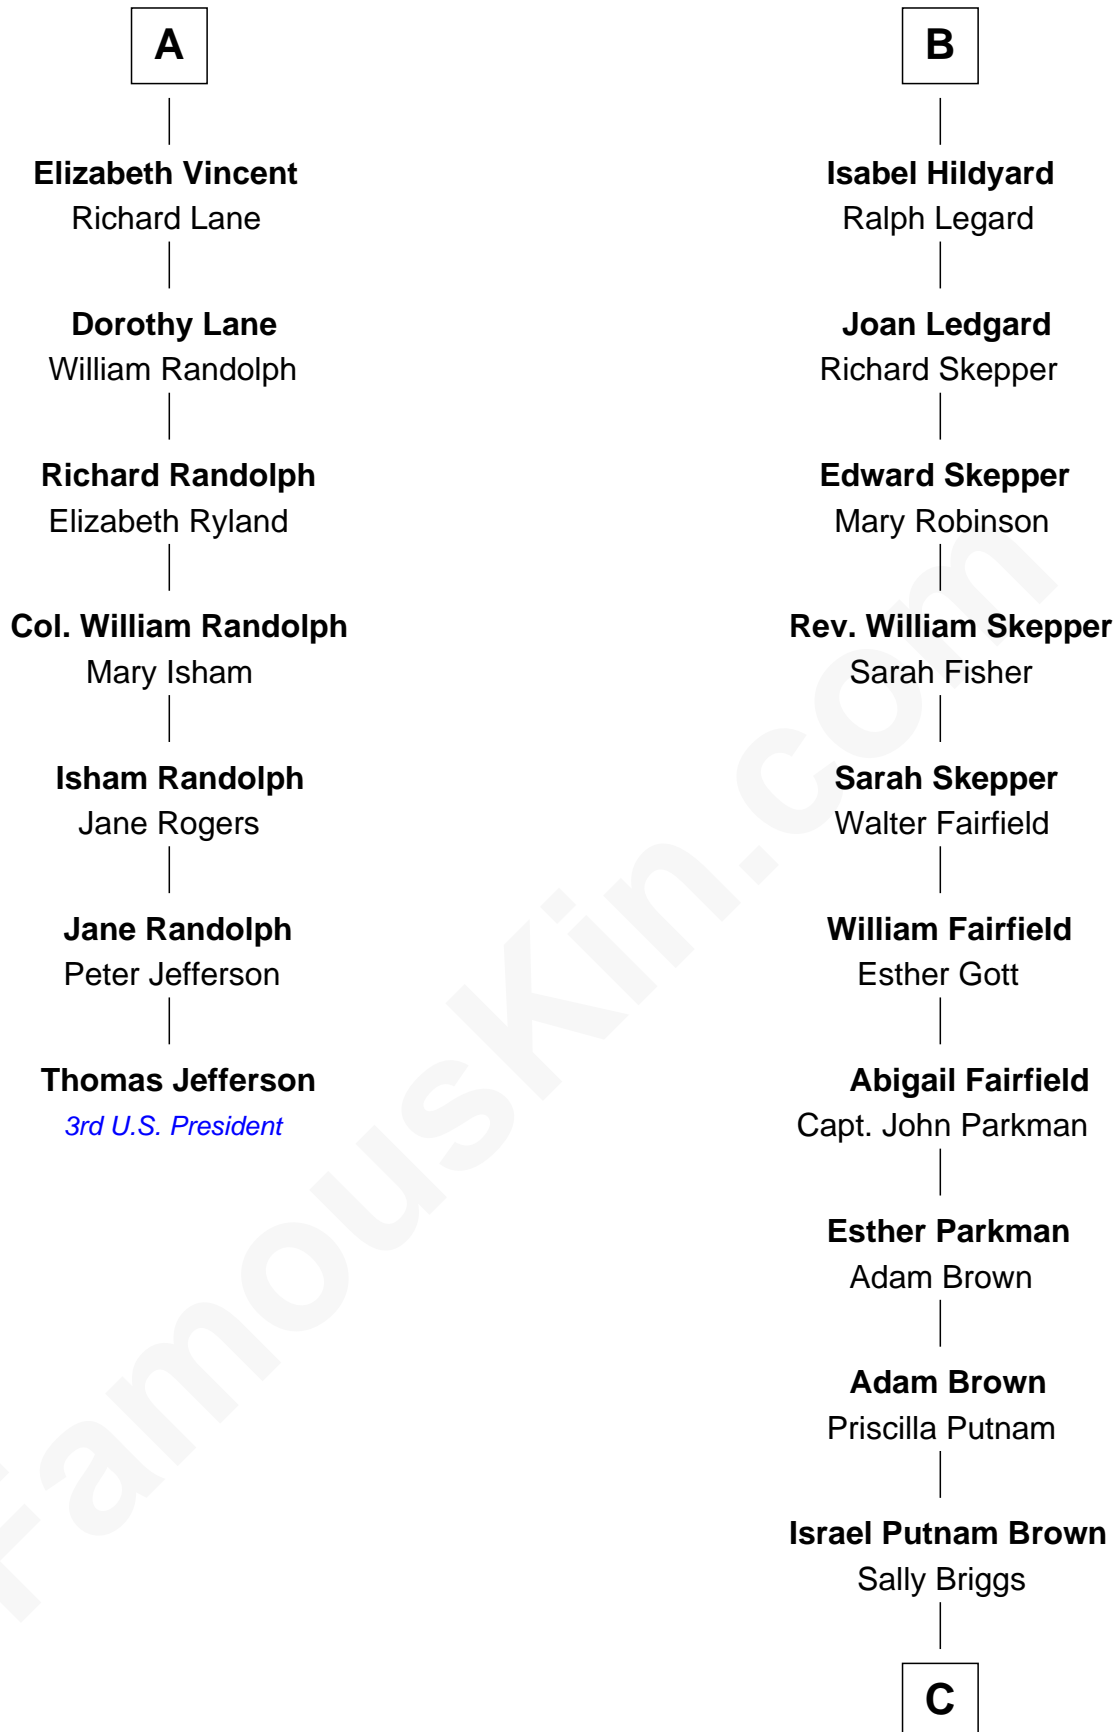

## Relationship Chart of

### Thomas Jefferson

3rd U.S. President and Signer of the Declaration of Independence

13th cousin 7 times removed of

**Calvin Coolidge**

30th U.S. President

**Edward III, King of England**

Philippa of Hainault

**C**

|  
**Sally Briggs Brown**

Israel Chase Brewer

|  
**Sarah Almeda Brewer**

Calvin Galusha Coolidge

|  
**Col. John Calvin Coolidge**

Victoria Josephine Moor

|  
**Calvin Coolidge**