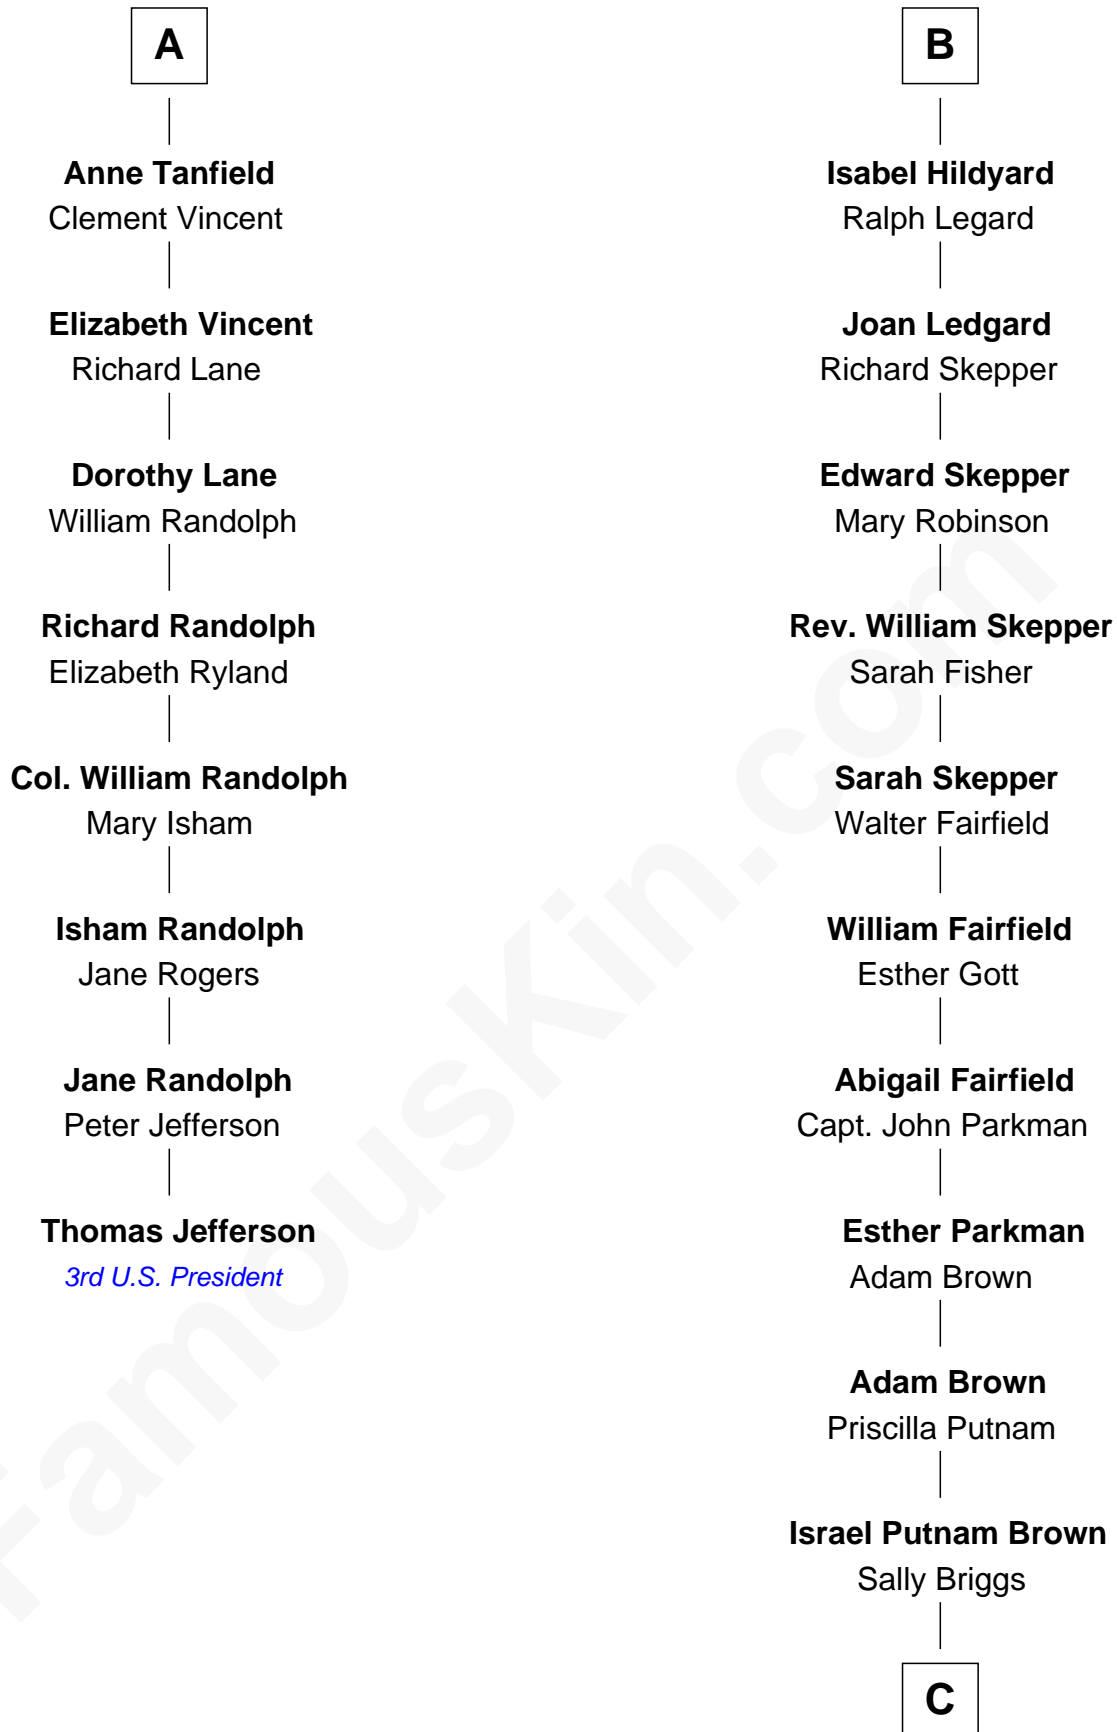

FamousKin.com

Relationship Chart of

Thomas Jefferson

3rd U.S. President and Signer of the Declaration of Independence

14th cousin 6 times removed of

Calvin Coolidge
30th U.S. President

C

—
Sally Briggs Brown

Israel Chase Brewer

—
Sarah Almeda Brewer

Calvin Galusha Coolidge

—
Col. John Calvin Coolidge

Victoria Josephine Moor

—
Calvin Coolidge

30th U.S. President

FamousKin.com