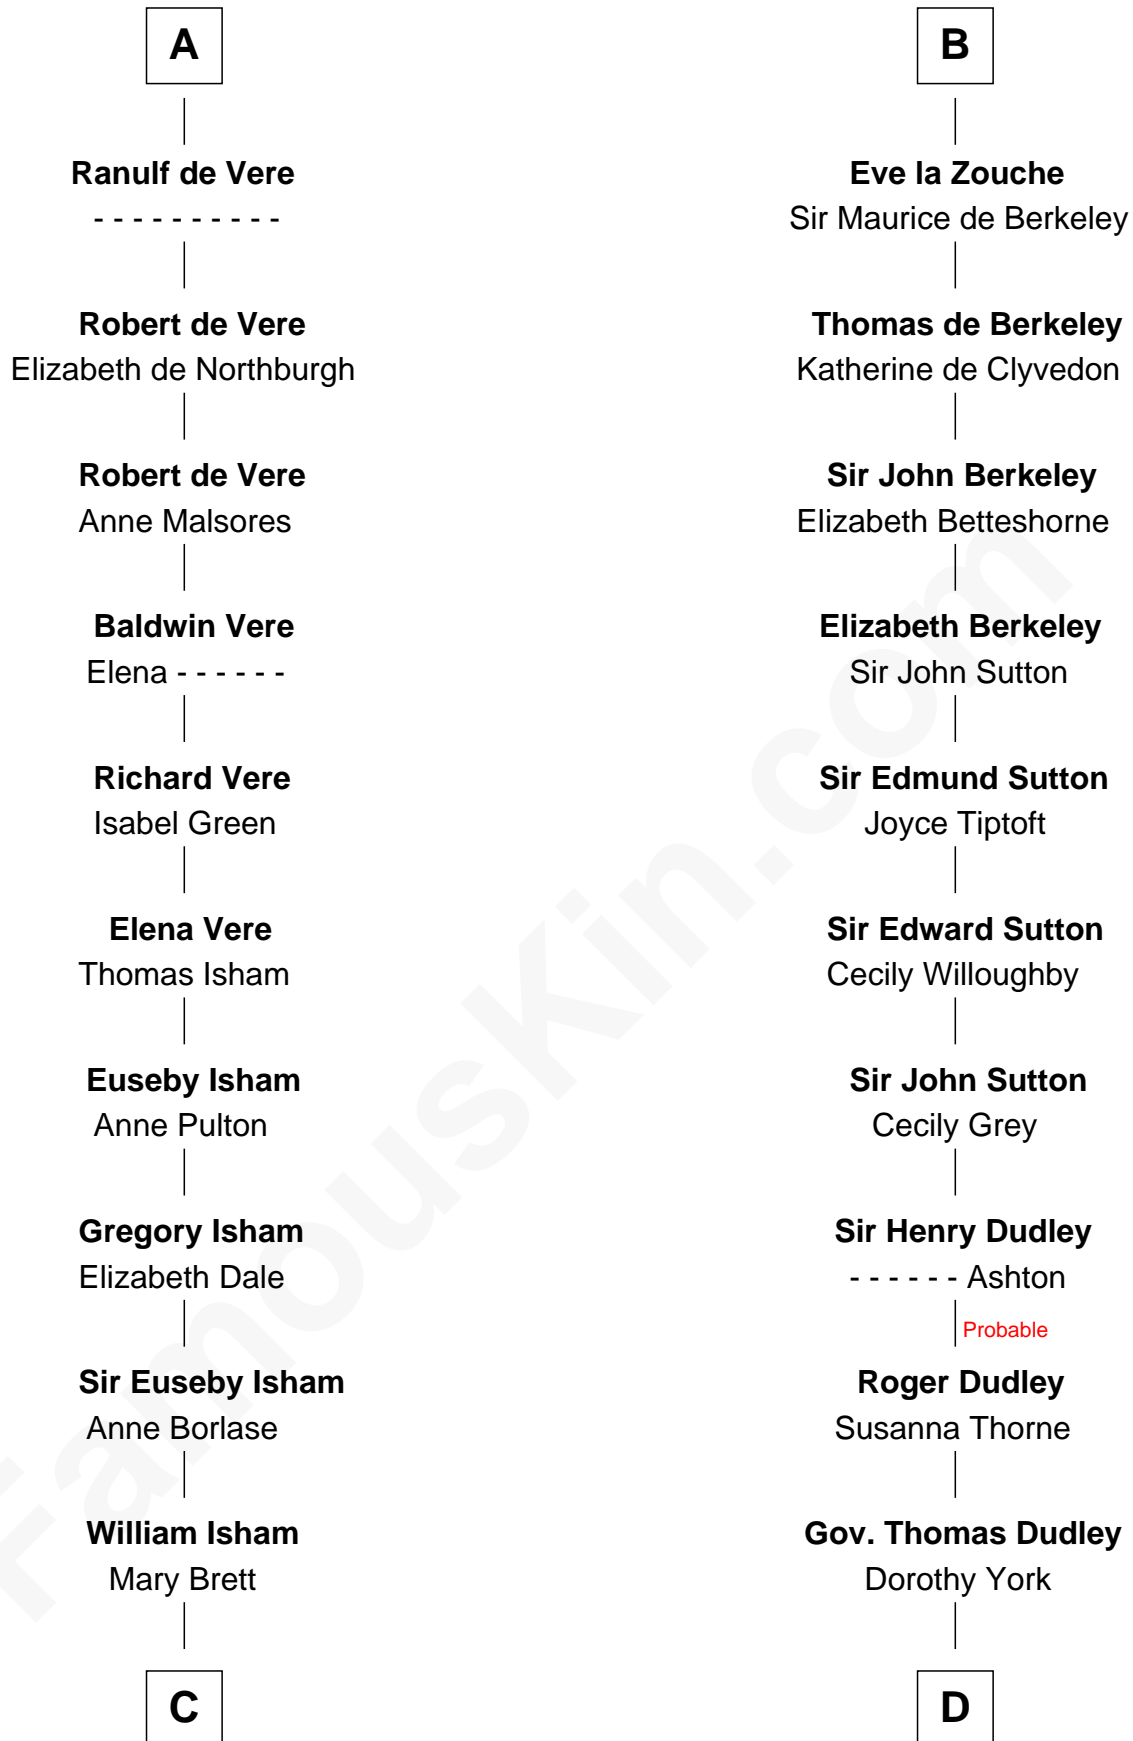

## Relationship Chart of

### Thomas Jefferson

3rd U.S. President and Signer of the Declaration of Independence

21st cousin of

### Bathsheba (Ruggles) Spooner

First woman executed for murder in U.S. by non-British government

**C**

**Henry Isham**  
Katherine Banks

**Mary Isham**  
Col. William Randolph

**Isham Randolph**  
Jane Rogers

**Bathsheba (Ruggles) Spooner**  
*First Woman Executed in U.S.*