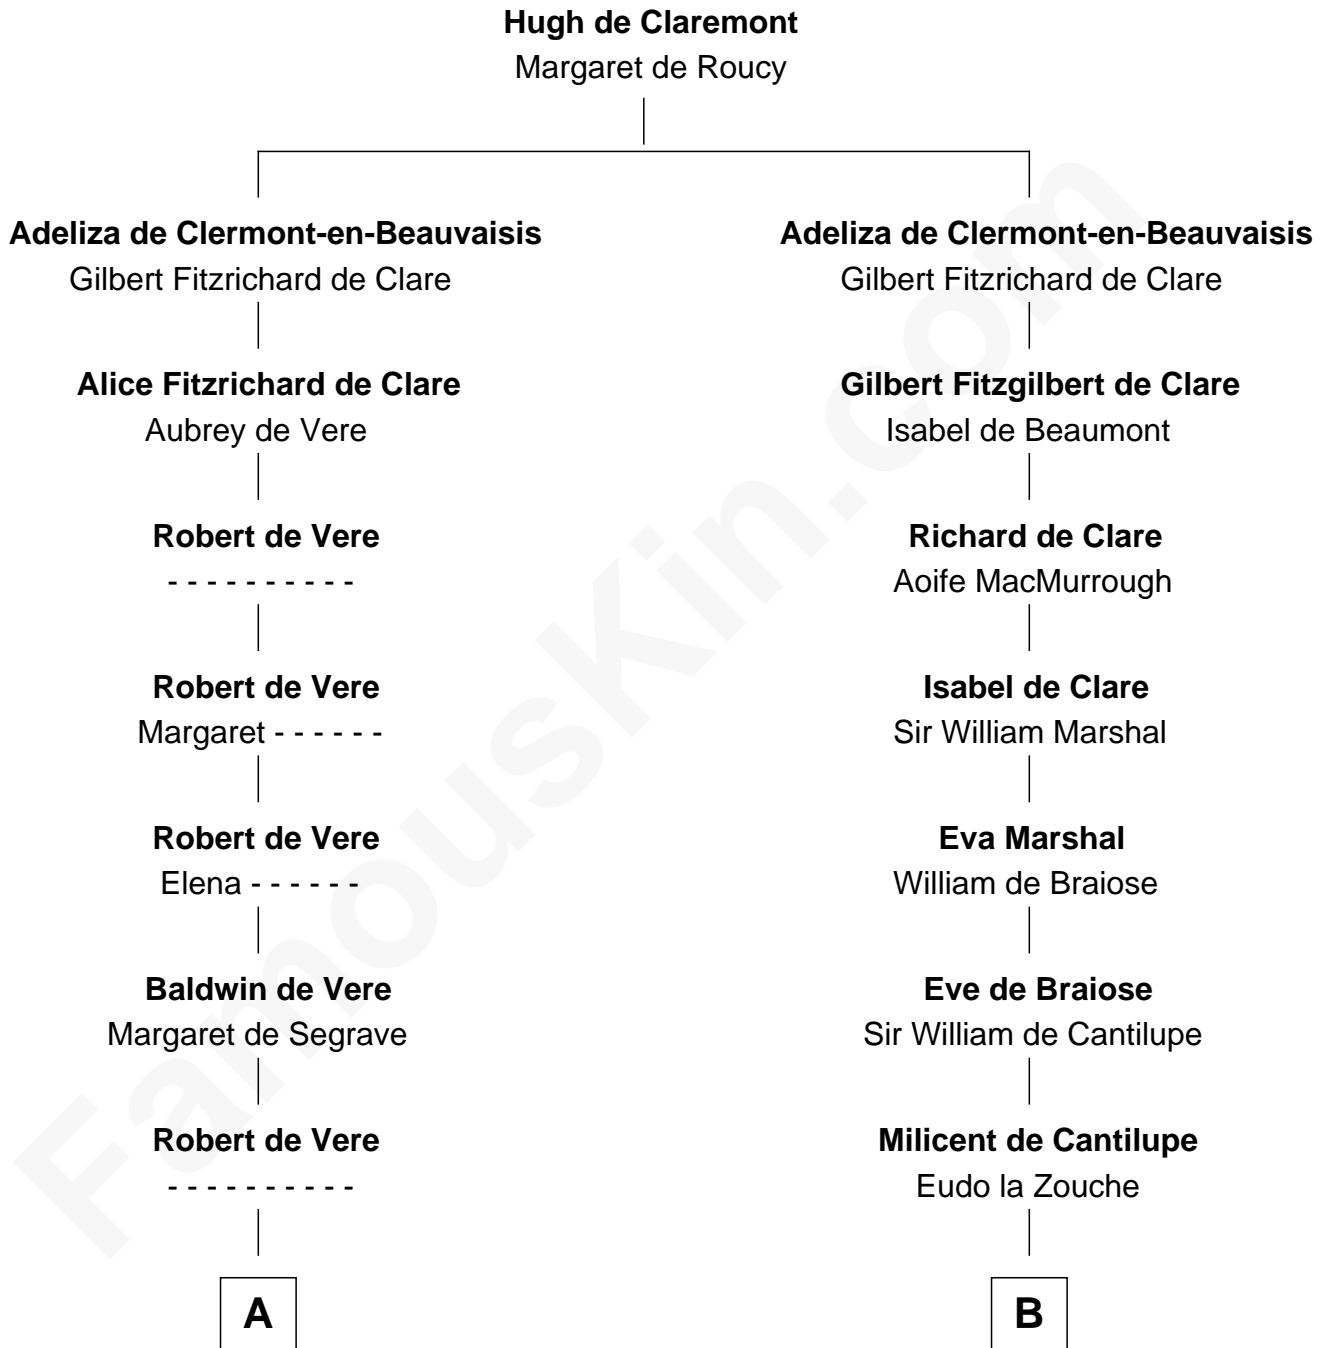

## Relationship Chart of

### Thomas Jefferson

3rd U.S. President and Signer of the Declaration of Independence

21st cousin of

### Bathsheba (Ruggles) Spooner

First woman executed for murder in U.S. by non-British government

**C**

**Henry Isham**  
Katherine Banks

**Mary Isham**  
Col. William Randolph

**Isham Randolph**  
Jane Rogers

**Bathsheba (Ruggles) Spooner**  
*First Woman Executed in U.S.*