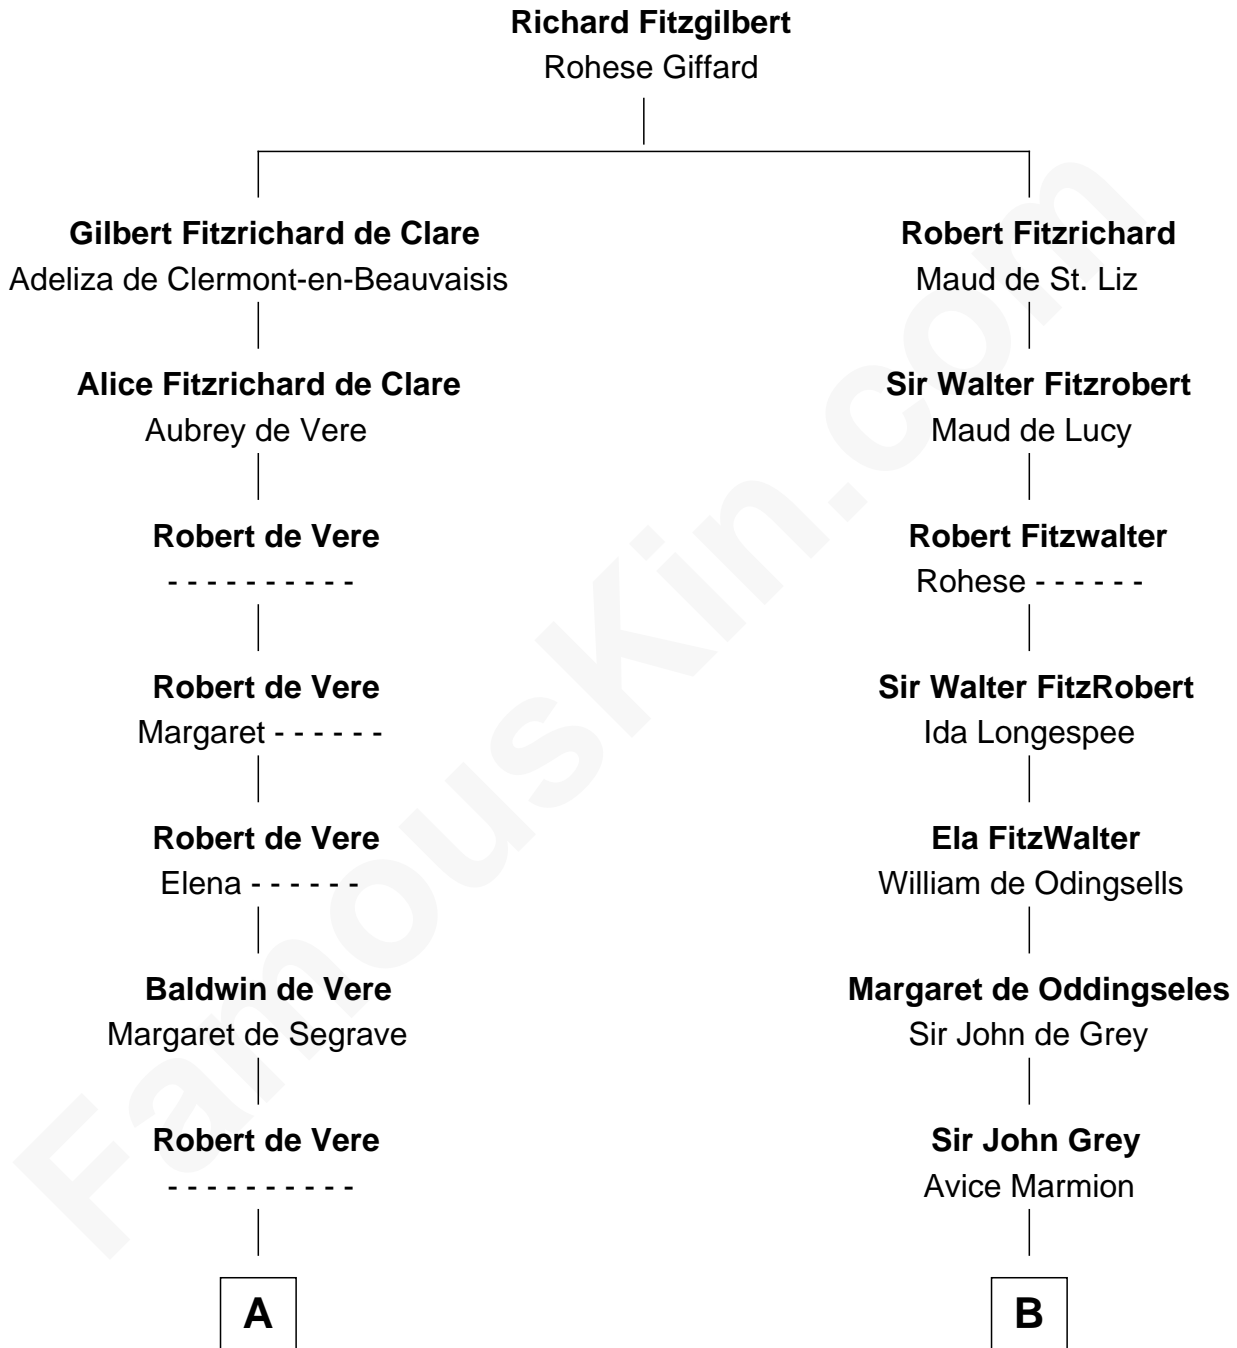

FamousKin.com

Relationship Chart of

Thomas Jefferson

3rd U.S. President and Signer of the Declaration of Independence

20th cousin 1 time removed of

Bathsheba (Ruggles) Spooner

First woman executed for murder in U.S. by non-British government

C

Henry Isham
Katherine Banks

Mary Isham
Col. William Randolph

Isham Randolph
Jane Rogers

Jane Randolph
Peter Jefferson

Thomas Jefferson
3rd U.S. President

D

Martha Woodbridge
Samuel Ruggles

Rev. Timothy Ruggles
Mary White

Timothy Dwight Ruggles
Bathsheba Bourne

Bathsheba (Ruggles) Spooner
First Woman Executed in U.S.