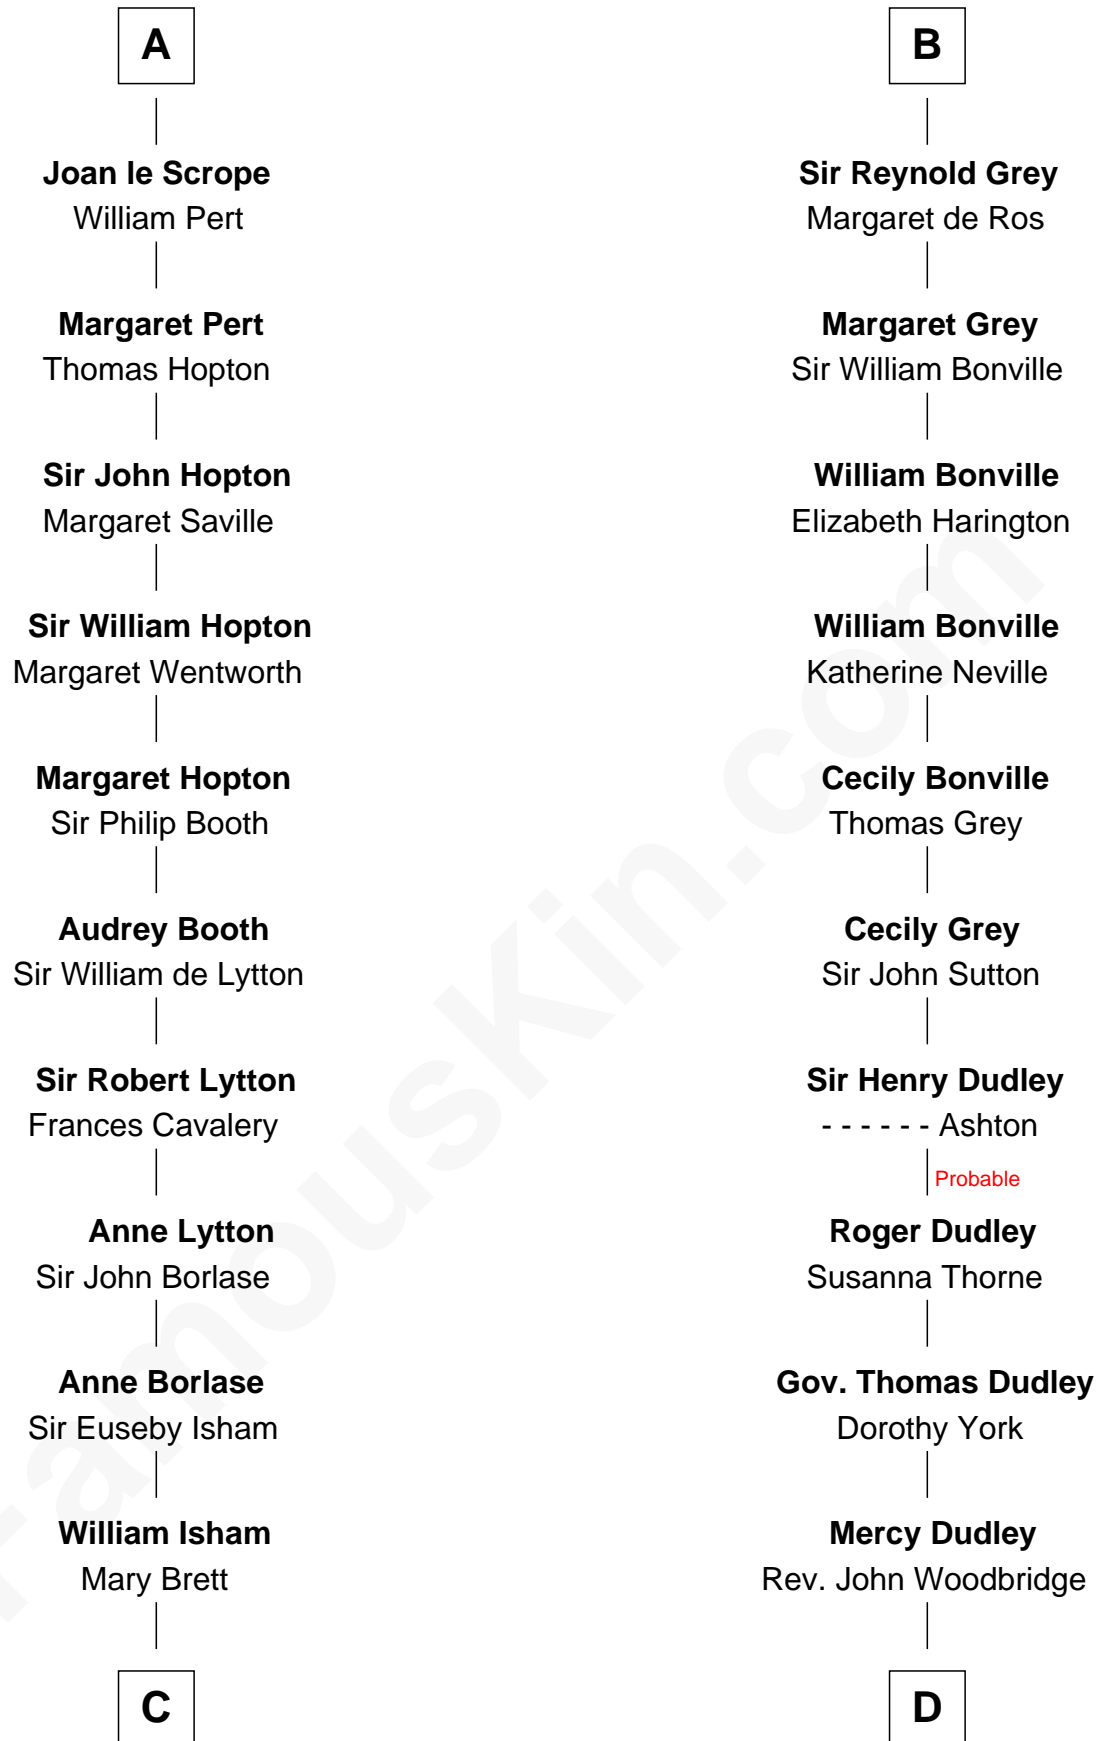

FamousKin.com

Relationship Chart of

Thomas Jefferson

3rd U.S. President and Signer of the Declaration of Independence

20th cousin 1 time removed of

Bathsheba (Ruggles) Spooner

First woman executed for murder in U.S. by non-British government

C

Henry Isham
Katherine Banks

Mary Isham
Col. William Randolph

Isham Randolph
Jane Rogers

Jane Randolph
Peter Jefferson

Thomas Jefferson
3rd U.S. President

D

Martha Woodbridge
Samuel Ruggles

Rev. Timothy Ruggles
Mary White

Timothy Dwight Ruggles
Bathsheba Bourne

Bathsheba (Ruggles) Spooner
First Woman Executed in U.S.