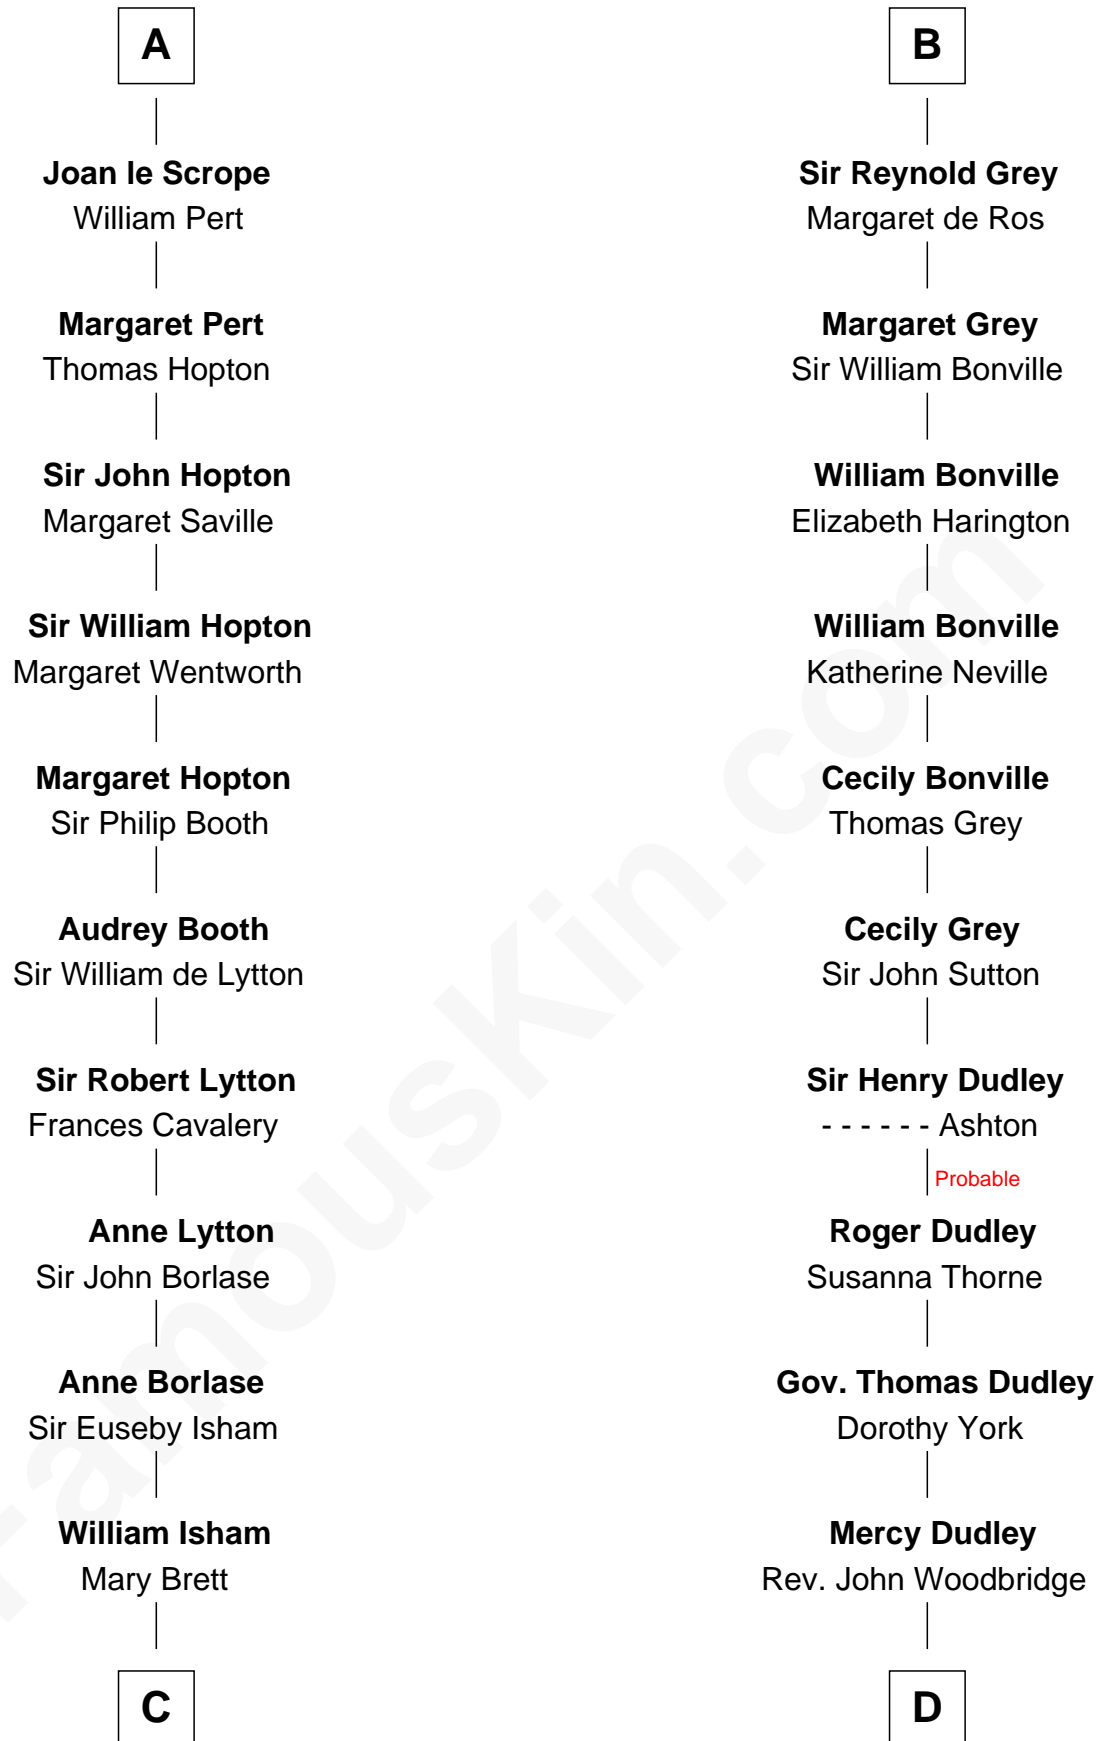

FamousKin.com

Relationship Chart of

Thomas Jefferson

3rd U.S. President and Signer of the Declaration of Independence

20th cousin 1 time removed of

Bathsheba (Ruggles) Spooner

First woman executed for murder in U.S. by non-British government

C

Henry Isham
Katherine Banks

Mary Isham
Col. William Randolph

Isham Randolph
Jane Rogers

Jane Randolph
Peter Jefferson

Thomas Jefferson
3rd U.S. President

D

Martha Woodbridge
Samuel Ruggles

Rev. Timothy Ruggles
Mary White

Timothy Dwight Ruggles
Bathsheba Bourne

Bathsheba (Ruggles) Spooner
First Woman Executed in U.S.

FamousKin.com