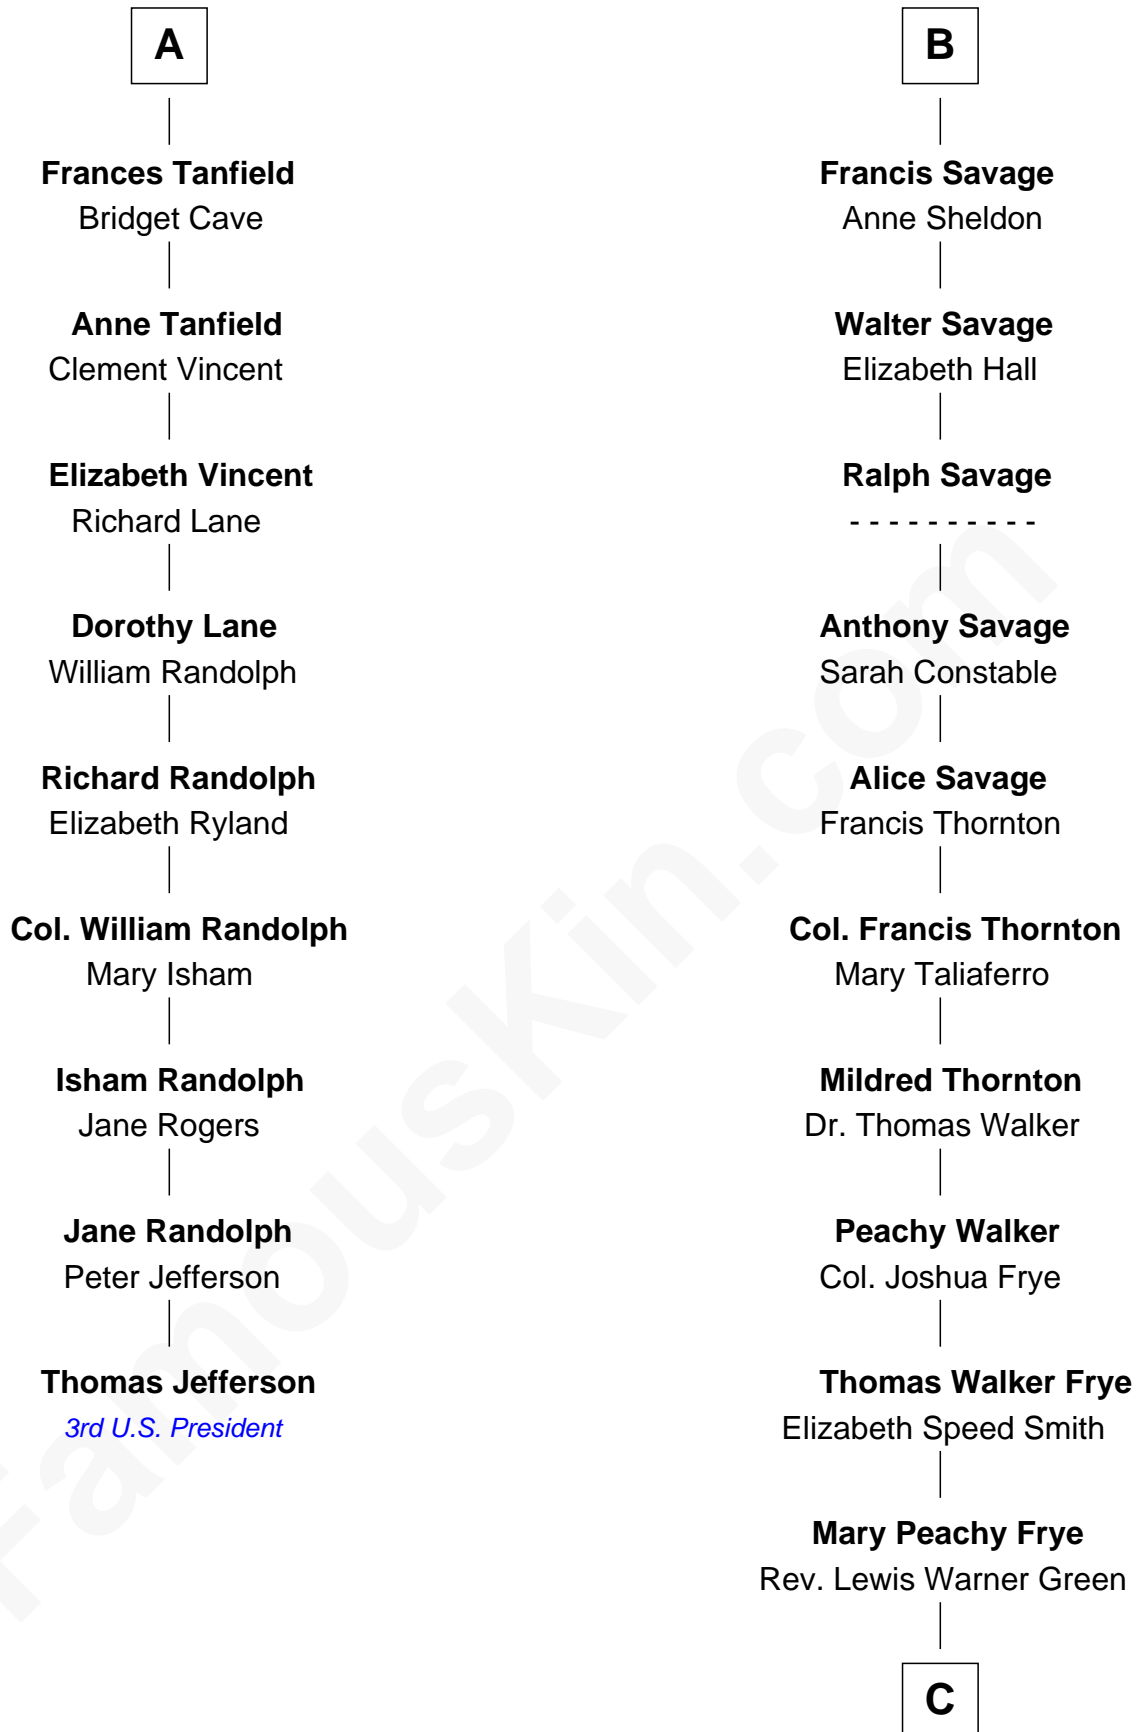

FamousKin.com

Relationship Chart of

Thomas Jefferson

3rd U.S. President and Signer of the Declaration of Independence

15th cousin 4 times removed of

Adlai Stevenson II
31st Governor of Illinois

C

—
Letitia Green

Adlai Ewing Stevenson

—
Lewis Green Stevenson

Helen Louise Davis

—
Adlai Stevenson II

31st Governor of Illinois

FamousKin.com